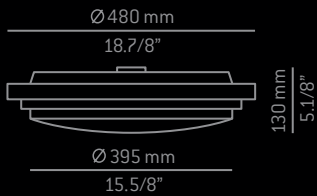

126

t-500A | t-505A

leonardo marelli

Flushmount. White satin glass.

Plafón. Vidrio óptico blanco satinado.

t-500A

●●● 22CH 27WH 37NI

t-505A

●●●● 21GOLD 22CH 27WH 37NI

t-500A

t-505A

t-500A

Up to 1x100W | T3 | 78mm | R7s base 120V

t-505A

Up to 1x300W | T3 | 118mm | R7s base 120V