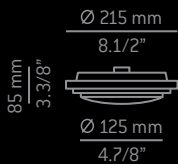

●●●● 21GOLD 22CH 27WH 37NI

t-500A

t-505A

t-500A

Up to 1x100W | T3 | 78mm | R7s base 120V

t-505A

Up to 1x300W | T3 | 118mm | R7s base 120V