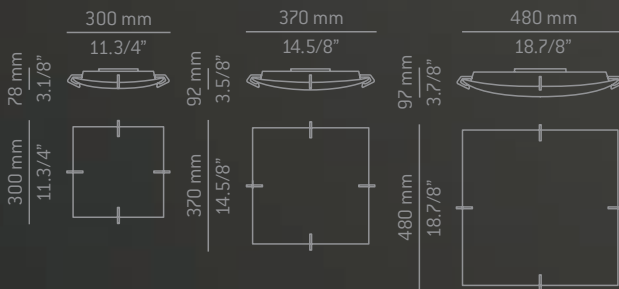

t-2600 | t-2601 | t-2601F | t-2602 | t-2602F

estudi estiluz

Flushmount. White satin glass.

Plafón. Vidrio óptico blanco satinado.

t-2600

●● 22CH 37NI

t-2601 | t-2601F | t-2602 | t-2602F

● 37NI

t-2600

Up to 1x150W | T3 | 118mm | R7s base 120V

t-2601

Up to 1x200W | T3 | 118mm | R7s base 120V

t-2601F

2x26W | Quad G24q-3 base
electronic ballast 120/277

t-2602

Up to 1x200W | T3 | 118mm | R7s base 120V