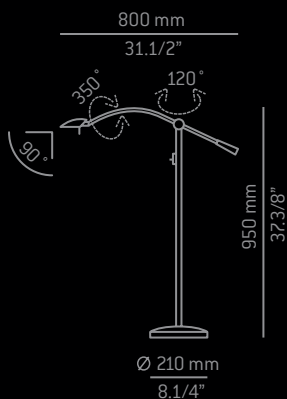

248

p-7022

leonardo marelli

Floor lamp with direct light. Articulating arm and head.
Integral transformer and double intensity switch.

Lámpara de lectura con luz directa. Orientable.
Transformador e interruptor de doble intensidad 35 y 50W.

- 37NI

p-7022

Up to 1x50W | T4 | Bipin GY6,35 base 12V