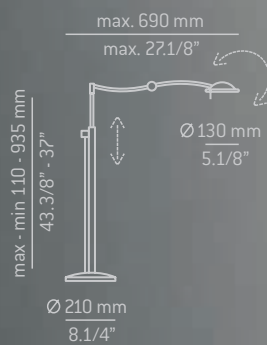

p-1145

Up to 1x50W | T4 | Bipin GY6,35 base 12V