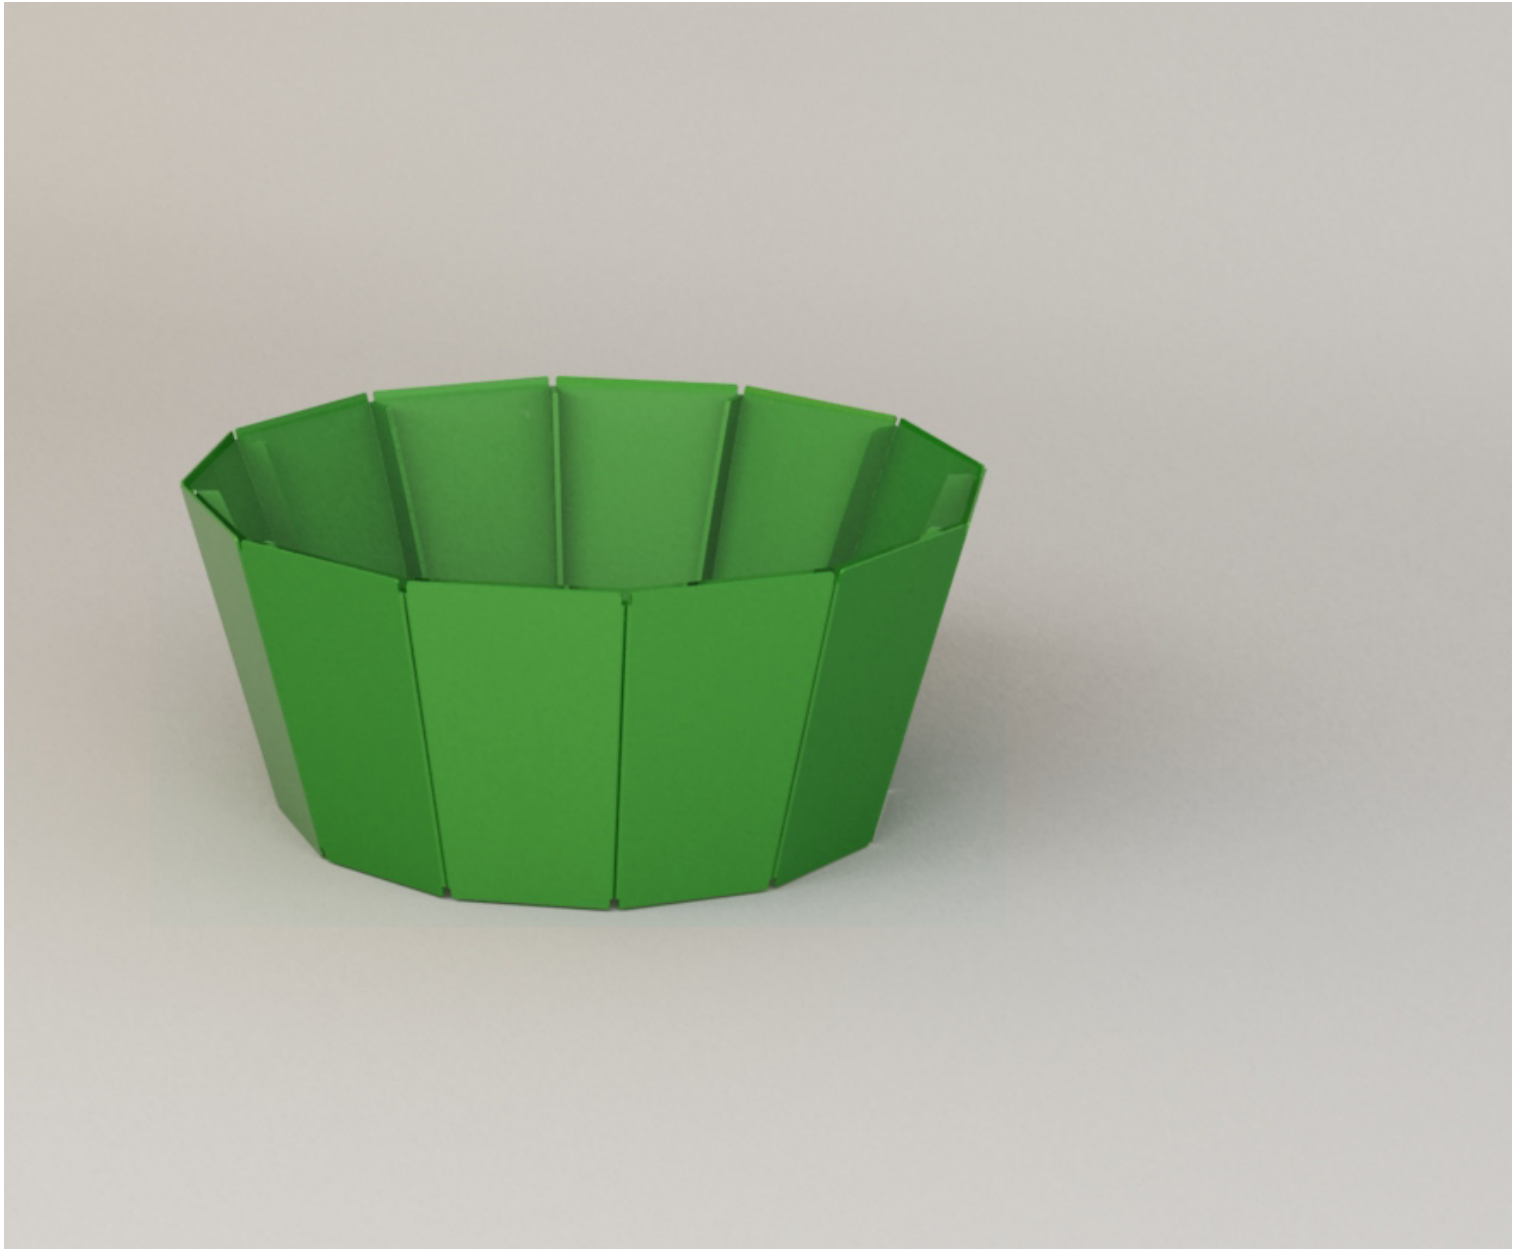

RICH, BRILLIANT, WILLING.

Russian Metal Table

Peacock Blue

- Lightweight aluminum coffee table
- Glass top

Dimensions:

- 32.5" d × 14.5" h
- 826 mm w × 368 mm h

RICH, BRILLIANT, WILLING.

Russian Metal Table

Mustard Yellow

- Lightweight aluminum coffee table
- Glass top

Dimensions:

- 32.5" d × 14.5" h
- 826 mm w × 368 mm h

RICH, BRILLIANT, WILLING.

Russian Metal Table

Light Grey

- Lightweight aluminum coffee table
- Glass top

Dimensions:

- 32.5" d × 14.5" h
- 826 mm w × 368 mm h

RICH, BRILLIANT, WILLING.

Russian Metal Table

Kelly Green

- Lightweight aluminum coffee table
- Glass top

Dimensions:

- 32.5" d × 14.5" h
- 826 mm w × 368 mm h