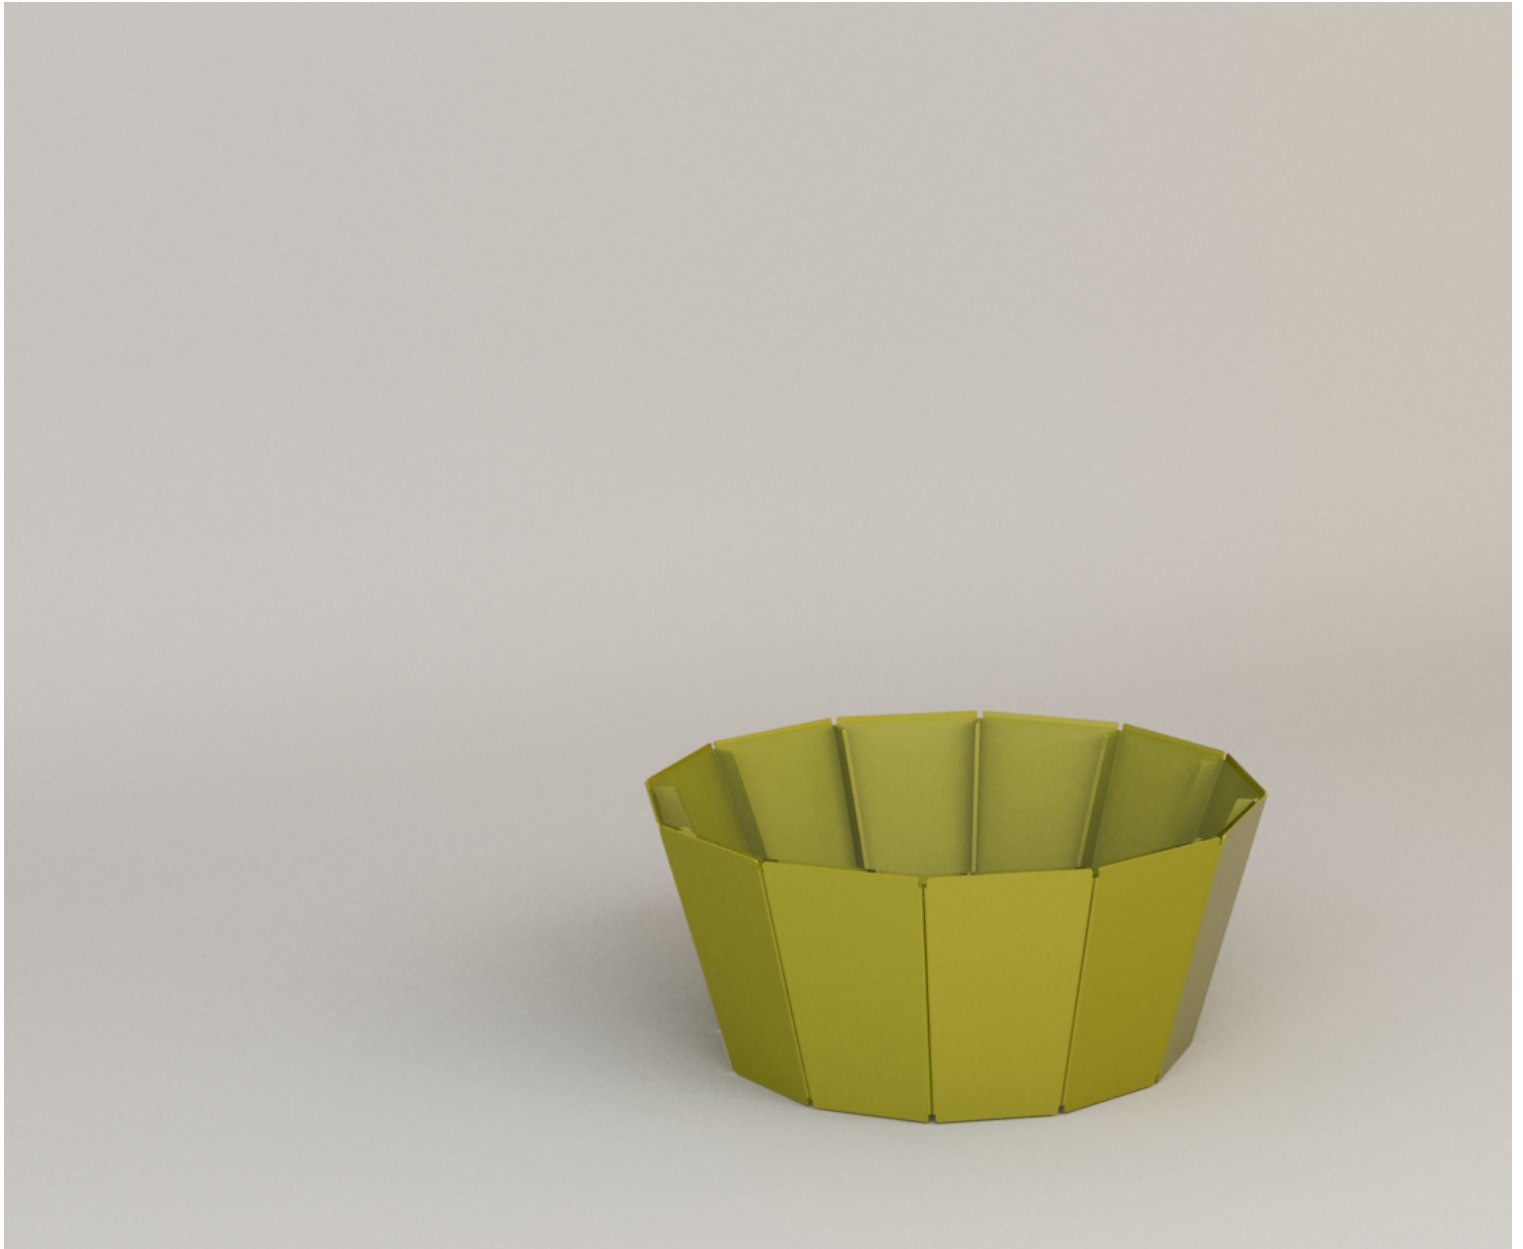

RICH, BRILLIANT, WILLING.

Russian Metal Table

Peacock Blue

- Lightweight aluminum coffee table
- Glass top

Dimensions:

- 32.5" d × 14.5" h
- 826 mm w × 368 mm h

RICH, BRILLIANT, WILLING.

Russian Metal Table

Mustard Yellow

- Lightweight aluminum coffee table
- Glass top

Dimensions:

- 32.5" d × 14.5" h
- 826 mm w × 368 mm h

RICH, BRILLIANT, WILLING.

Russian Metal Table

Light Grey

- Lightweight aluminum coffee table
- Glass top

Dimensions:

- 32.5" d × 14.5" h
- 826 mm w × 368 mm h

RICH, BRILLIANT, WILLING.

Russian Metal Table

Kelly Green

- Lightweight aluminum coffee table
- Glass top

Dimensions:

- 32.5" d × 14.5" h
- 826 mm w × 368 mm h