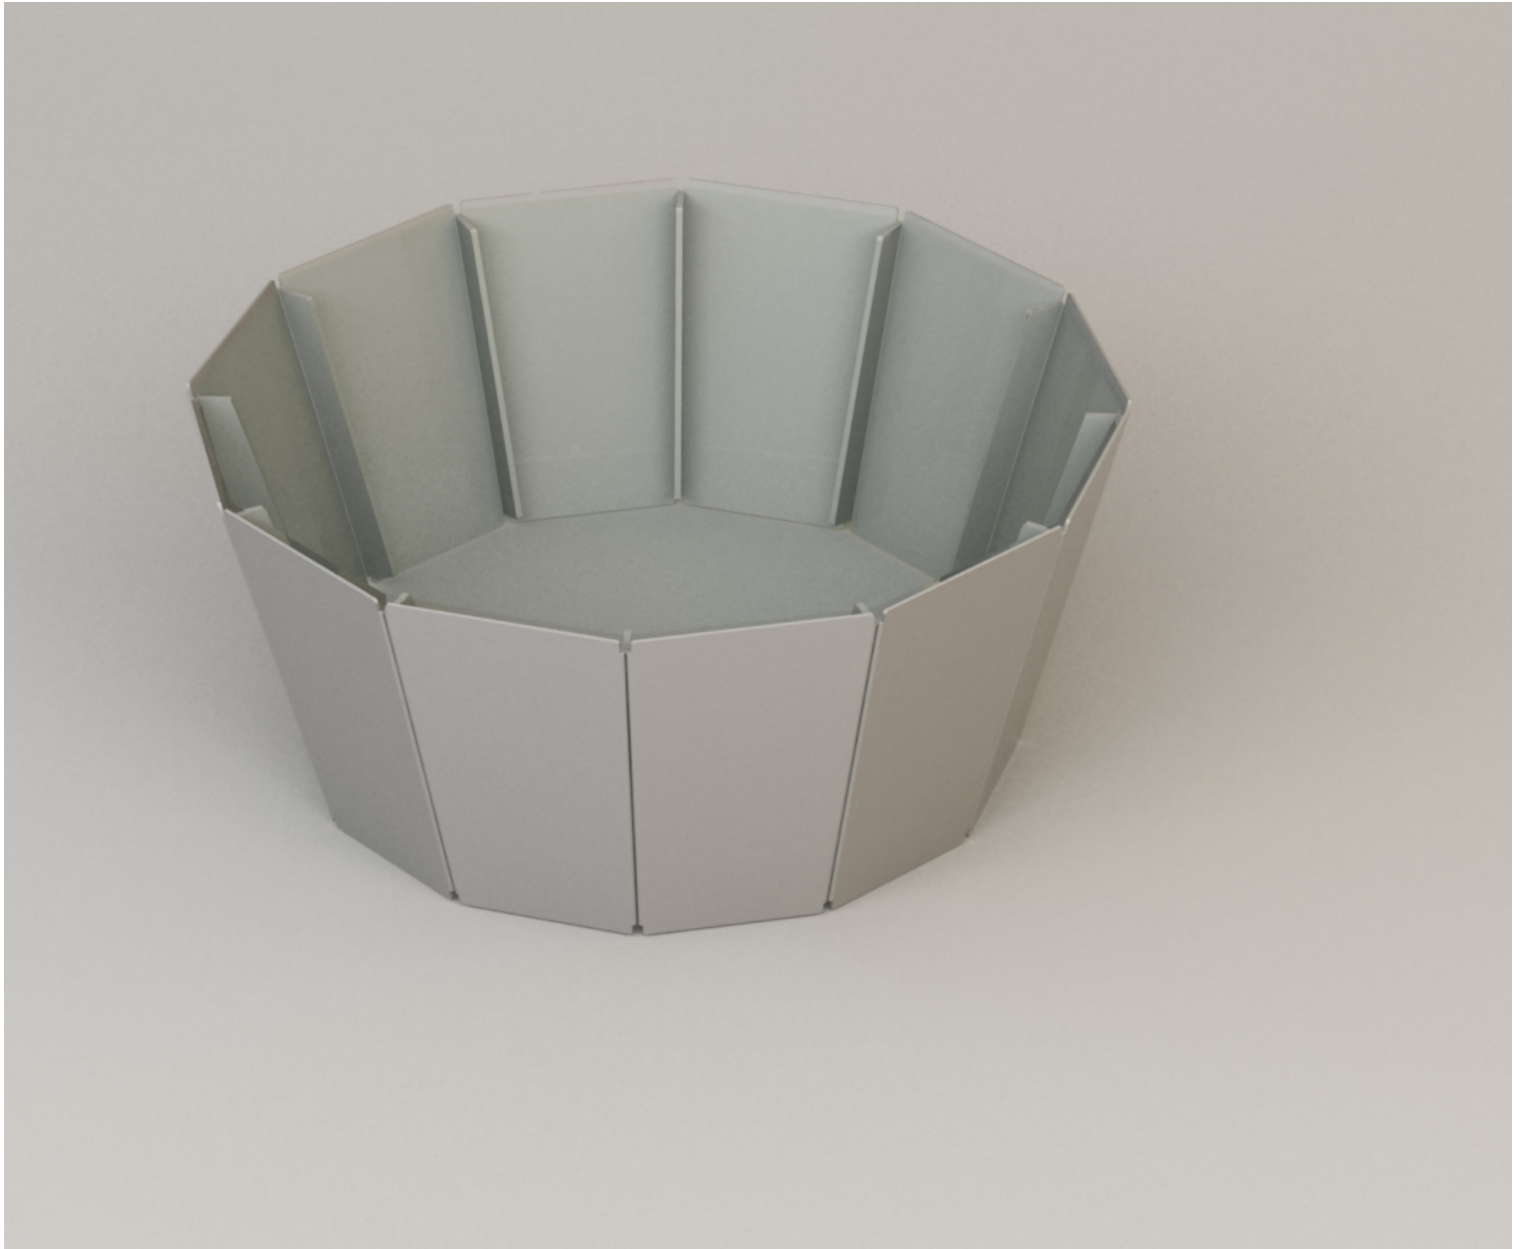

RICH, BRILLIANT, WILLING.

Russian Metal Table

Peacock Blue

- Lightweight aluminum coffee table
- Glass top

Dimensions:

- 32.5" d × 14.5" h
- 826 mm w × 368 mm h

RICH, BRILLIANT, WILLING.

Russian Metal Table

Mustard Yellow

- Lightweight aluminum coffee table
- Glass top

Dimensions:

- 32.5" d × 14.5" h
- 826 mm w × 368 mm h

RICH, BRILLIANT, WILLING.

Russian Metal Table

Light Grey

- Lightweight aluminum coffee table
- Glass top

Dimensions:

- 32.5" d × 14.5" h
- 826 mm w × 368 mm h

RICH, BRILLIANT, WILLING.

Russian Metal Table

Kelly Green

- Lightweight aluminum coffee table
- Glass top

Dimensions:

- 32.5" d × 14.5" h
- 826 mm w × 368 mm h