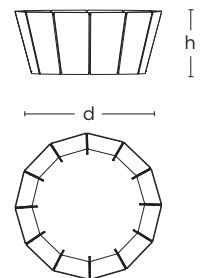

RICH, BRILLIANT, WILLING.

Russian Metal Table

Peacock Blue

- Lightweight aluminum coffee table
- Glass top

Dimensions:

- 32.5" d × 14.5" h
- 826 mm w × 368 mm h

RICH, BRILLIANT, WILLING.

Russian Metal Table

Mustard Yellow

- Lightweight aluminum coffee table
- Glass top

Dimensions:

- 32.5" d × 14.5" h
- 826 mm w × 368 mm h

RICH, BRILLIANT, WILLING.

Russian Metal Table

Light Grey

- Lightweight aluminum coffee table
- Glass top

Dimensions:

- 32.5" d × 14.5" h
- 826 mm w × 368 mm h

RICH, BRILLIANT, WILLING.

Russian Metal Table

Kelly Green

- Lightweight aluminum coffee table
- Glass top

Dimensions:

- 32.5" d × 14.5" h
- 826 mm w × 368 mm h