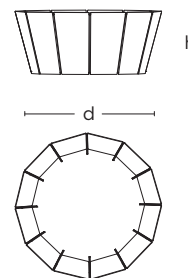

RICH, BRILLIANT, WILLING.

Russian Metal Table

Peacock Blue

- Lightweight aluminum coffee table
- Glass top

Dimensions:

- 32.5" d × 14.5" h
- 826 mm w × 368 mm h

RICH, BRILLIANT, WILLING.

Russian Metal Table

Mustard Yellow

- Lightweight aluminum coffee table
- Glass top

Dimensions:

- 32.5" d × 14.5" h
- 826 mm w × 368 mm h

RICH, BRILLIANT, WILLING.

Russian Metal Table

Light Grey

- Lightweight aluminum coffee table
- Glass top

Dimensions:

- 32.5" d × 14.5" h
- 826 mm w × 368 mm h

RICH, BRILLIANT, WILLING.

Russian Metal Table

Kelly Green

- Lightweight aluminum coffee table
- Glass top

Dimensions:

- 32.5" d × 14.5" h
- 826 mm w × 368 mm h