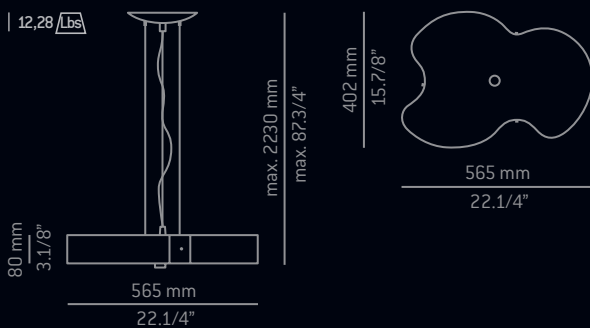

dona T-2545 | T-2545F

estudi estiluz

Pendant with direct and indirect light. White satin glass on the top provides illumination on ceiling. White opal satin glass on the bottom. Adjustable height. Can be used in sloped ceilings.

Lámpara de techo con luz directa e indirecta. Vidrio superior blanco satinado e inferior opal blanco satinado. Altura regulable. Permite montaje en techos inclinados.

●● 37NI 74WH

T-2545

Up to 2x150W | T3 | 118mm | R7s base 120V

T-2545F

2x36/39W | Twin 2G-11 base
electronic ballast 120/277V