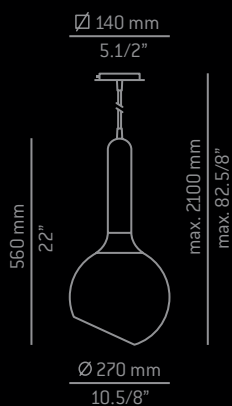

luck T-2443

ximo roca

Metallic pendant with direct and indirect light. Transparent glass ball shade, diagonal opening on the bottom. Adjustable height. Can be used in sloped ceilings.

Lámpara de techo. Luz directa e indirecta. Altura regulable. Globo de cristal transparente cortado en diagonal. Permite montaje en techos inclinados.

● 37NI

T-2443

Up to 1x100W | G40 | White | Medium base 120V