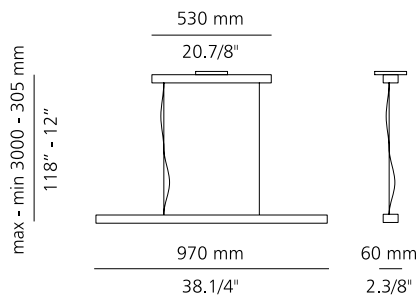

## T-2206

ESTILUZ 

Halogen pendant providing direct and indirect light. Adjustable height.

Lámpara halógena con luz directa e indirecta. Altura regulable.

37 NI

### T-2206

Up to 3 x 100W T3 78mm R7s base 120V 

min. overall  
height: 12"  
from ceiling

see finishes  
in page 236