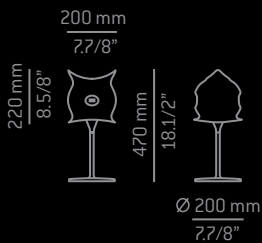

mitzy M-5626 | M-5626BF

king&miranda design

Metallic table lamp with direct and indirect light. Polycarbonate shade covered with textured elastic washable textile shade. Spare color textile cover optional.

Lámpara de sobremesa metálica. Pantalla de policarbonato forrada en tejido elástico texturizado lavable. Forro de color de recambio opcional.

● 47MAT NI

Shade | Pantalla

● 27WH 48RE