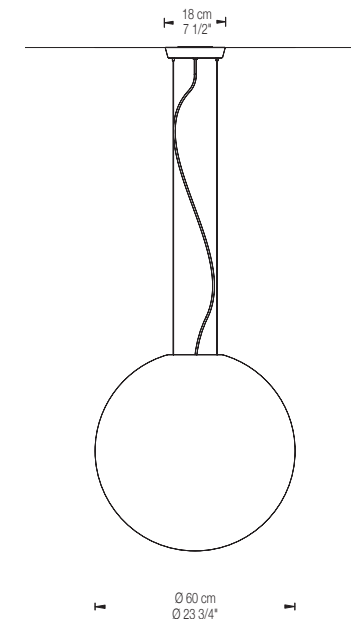

Pendelleuchte mit Mund geblasenem Diffusor aus glänzendem Opalglas in den Farben weiss, graphitgrau oder Cognac bei einem Durchmesser von 45cm, nur weiss im Durchmesser 60cm. Metallabhängung in schwarz glänzend verchromt. Back Light ist eine Rückkehr zur Vergangenheit mit einem Blick auf die Gegenwart.

PENDANT
ø60 cm / 23 1/2"
7,5 Kg. / 16.5 lbs.

Incandescent
Max 1x150w E27

Energy saving
Max 1x23w E27

IP20

Pendant with a hand-blown glass shade available in white, graphite and cognac (17 3/4" dia.) and white (23 3/4" dia"). Hardware finish: Black chrome. Back light is an homage to the past with a reference point firmly in the present, characterized by today's new dimensional values and materials.

Suspension à diffuseur en vitre soufflé, opale brillant en blanc, gris graphite et couleur Cognac, dimension 45 cm et uniquement en Blanc Lumineux dimension 60cm. Support métallique chromé en noir. Back light est une rétrospective du passé caractérisé par une touche de référence au présent, avec ses nouvelles valeurs dimensionnelles et matérielles.

Lampada a sospensione con diffusore in vetro soffiato opalino lucido, di colore bianco, grigio grafito e cognac nel formato da 45 cm. e solo in bianco nel formato da 60 cm. Supporto metallico cromato nero. Back light è un ritorno al passato con uno sguardo al presente di nuovi valori dimensionali e materici.