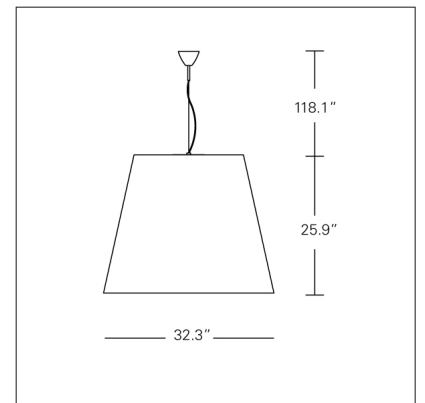

Amax

FontanaArte

COMPANY:

PROJECT:

DATE:

PRODUCT NAME: Amax

CODE NUMBER: 5444/0..

COLLECTION: FontanaArte

TYPE: Hanging

DESIGNER: Charles Williams

PRODUCTION YEAR: 2003

Hanging lamp. Mounting in chrome-plated metal. Diffuser in polyethylene white colour inside and white (BI), silver (AG/BI) and black (N/BI) outside. Steel hanging cable. Coloured feeding cable. Upon request a closing disc in methacrylate with suspension rod and fixing plug, 60 cm of diameter, is available as an accessory (code 5562/00). Amax is available upon request for special orders with diffuser white colour on the inside and metallic silver (MS/BI) or gold (OO/BI) on the outside.