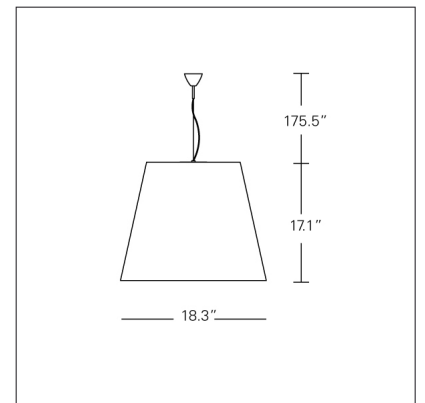

Amax

FontanaArte

COMPANY:

PROJECT:

DATE:

PRODUCT NAME: Amax

CODE NUMBER: 5444/00..

COLLECTION: FontanaArte

TYPE: Hanging

DESIGNER: Charles Williams

PRODUCTION YEAR: 2003

chrome-plated metal. Diffuser in polyethylene white colour inside and white (BI), silver (AG/BI) and black (N/BI) outside. Steel hanging cable. Coloured feeding cable. Amax is available upon request for special orders with diffuser white colour on the inside and metallic silver (MS/BI) or gold (OO/BI) on the outside.