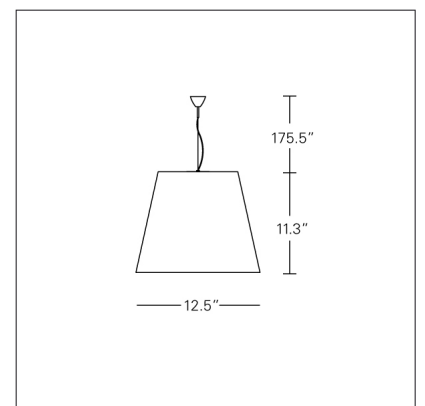

TYPE: Hanging

DESIGNER: Charles Williams

PRODUCTION YEAR: 2003

Hanging lamp. Mounting in chrome-plated metal. Diffuser in polyethylene white colour inside and white (BI), silver (AG/BI) and black (N/BI) outside. Steel hanging cable. Coloured feeding cable. Amax is available upon request for special orders with diffuser white colour on the inside and metallic silver (MS/BI) or gold (OO/BI) on the outside.