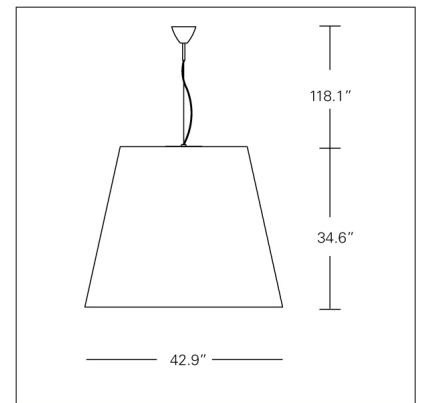

Amax

FontanaArte

COMPANY:

PROJECT:

DATE:

PRODUCT NAME: Amax

CODE NUMBER: 5444..

COLLECTION: FontanaArte

TYPE: Hanging

DESIGNER: Charles Williams

PRODUCTION YEAR: 2003

Hanging lamp. Mounting in chrome-plated metal. Diffuser in polyethylene white colour inside and white (BI), silver (AG/BI) and black (N/BI) outside. Steel hanging cable. Coloured feeding cable. It can be equipped with a closing disc in methacrylate with suspension rod and fixing plug. Amax is available upon request for special orders with diffuser white colour on the inside and metallic silver (MS/BI) or gold (OO/BI) on the outside. 5562 ø 90, closing disc with telescopic stem