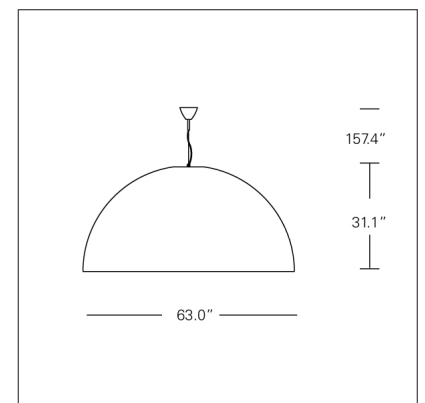

COMPANY:

PROJECT:

DATE:

PRODUCT NAME: Avico

CODE NUMBER: 5561..

COLLECTION: FontanaArte

TYPE: Hanging

DESIGNER: Charles Williams

PRODUCTION YEAR: 2006

Suspension lamp. Mounting and rose in chrome-plated metal. Shade in white polythene (BI) or two-tone, silver/white (AG/BI), black/white (N/BI). Suspension cable in steel. Power cable with coloured sheath.