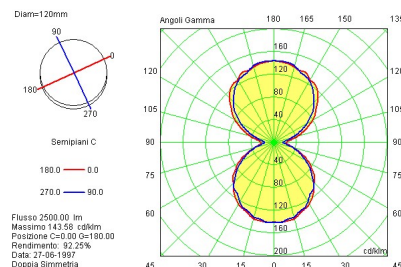

TYPE: Hanging

DESIGNER: Metis

PRODUCTION YEAR: 1992

Hanging lamp. Mounting in chrome-plated (CR), grey aluminium painted (G) or nickel-plated satin (NS) metal. The lamp is provided with reflector in anodized aluminium for indirect light emission and diffusers in printed glass, tempered and sandblasted. Spacer box included.