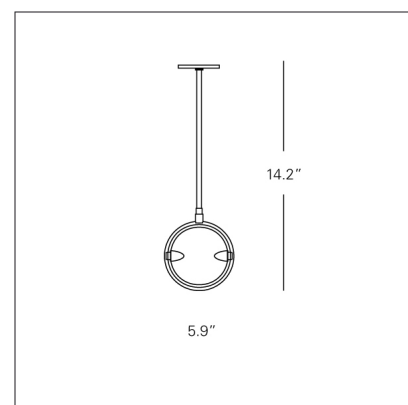

TYPE: Hanging

DESIGNER: Metis

PRODUCTION YEAR: 1992

Hanging lamp. Mounting in chrome-plated (CR), grey aluminium painted (G) or nickel-plated satin (NS) metal. The lamp is provided with reflector in anodized aluminium for indirect light emission and diffusers in printed glass, tempered and sandblasted. Spacer box included.

Light source: 1x150W T3/S Double Ended R7s - long (HA)

FontanaArte spa reserves the right to make changes on this document and on the products here described without any prior notice.

Copyright © 2008 FontanaArte spa. All rights reserved.