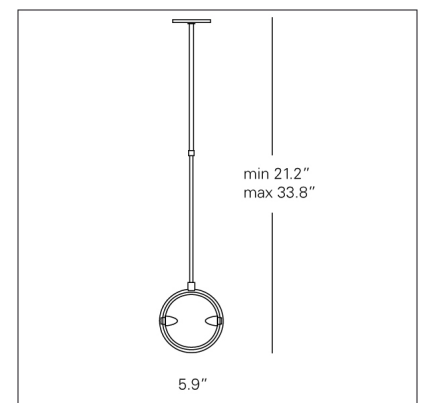

# Nobi

FontanaArte

COMPANY:

PROJECT:

DATE:

PRODUCT NAME: Nobi

CODE NUMBER: 3085..

COLLECTION: FontanaArte

TYPE: Hanging

DESIGNER: Metis

PRODUCTION YEAR: 1992

Hanging lamp. Chrome-plated (CR), aluminium grey-painted (G) or brushed nickel-plated (NS) metal frame. Pressed, etched and tempered glass diffusers. Anodized aluminium reflector. The lamp comes with a spacer box.

**Light source:** 1x150W T3/S Double Ended R7s - long (HA)

FontanaArte spa reserves the right to make changes on this document and on the products here described without any prior notice.

Copyright © 2008 FontanaArte spa. All rights reserved.