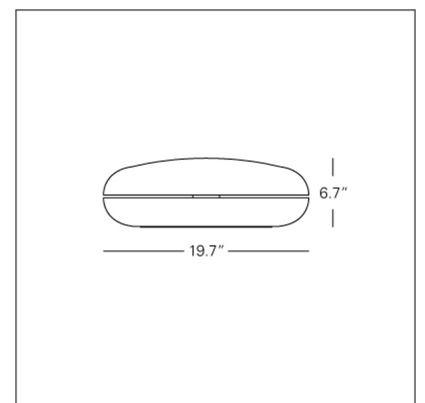

Loop

FontanaArte

COMPANY:

PROJECT:

DATE:

PRODUCT NAME: Loop

CODE NUMBER: 5429AXL

COLLECTION: FontanaArte

TYPE: Table

DESIGNER: Voon Wong / Benson Saw

PRODUCTION YEAR: 2003

Table lamp. Structure in stainless steel. Light diffusion through rotation of the higher part of the structure. Bulb available (code 5429L).

Light source: 1x32W T9 circline G10q (FL)

FontanaArte spa reserves the right to make changes on this document and on the products here described without any prior notice.

Copyright © 2008 FontanaArte spa. All rights reserved.