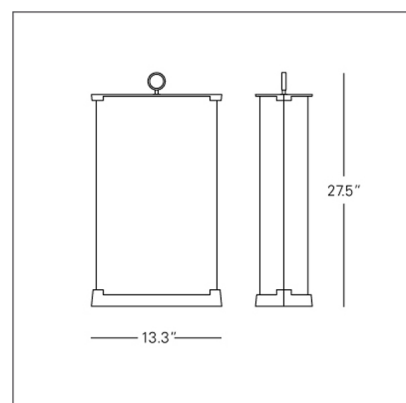

COMPANY:

PROJECT:

DATE:

PRODUCT NAME: Pirellina

CODE NUMBER: 2781/1

COLLECTION: FontanaArte

TYPE: Table

DESIGNER: Gio Ponti

PRODUCTION YEAR: 1967

Table lamp. Nickel-plated brass frame. Diffusers in curved pressed glass.

FontanaArte

Light source: 6x40W B10 Candelabra E12 (IN)