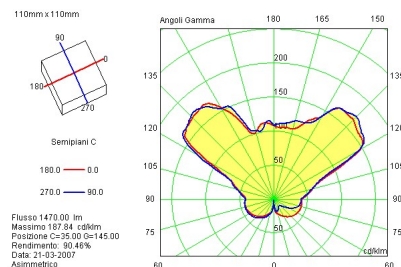

Light source: 1x60W G16 1/2 Candelabra E12 2 7/8 (IN)

FontanaArte spa reserves the right to make changes on this document and on the products here described without any prior notice.

Copyright © 2008 FontanaArte spa. All rights reserved.