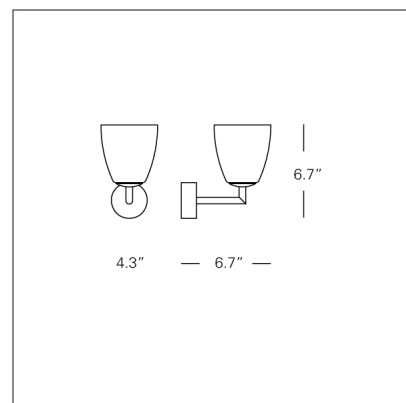

006

FontanaArte

COMPANY:

PROJECT:

DATE:

PRODUCT NAME: 006

CODE NUMBER: M006/1+V006

COLLECTION: FontanaArte

TYPE: Wall

DESIGNER: Archivio Storico

PRODUCTION YEAR: 1933

Wall lamp with 1 (M006/1) or 2 lights (M006/2) .
Chrome-plated metal frame. white (BI), blue (BL),
azure (CE), yellow (GI), black (N), red (R), pink (RS),
green (V), satin, blown glass diffuser.

Light source: 1x60W G16 1/2 Candelabra E12 2 7/8 (IN)

FontanaArte spa reserves the right to make changes on this document and on the products here described without any prior notice.

Copyright © 2008 FontanaArte spa. All rights reserved.