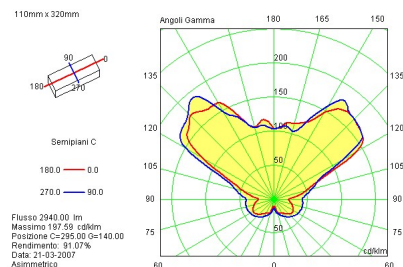

TYPE: Wall

DESIGNER: Archivio Storico

PRODUCTION YEAR: 1933

Wall lamp with 1 (M006/1) or 2 lights (M006/2).
Chrome-plated metal frame. white (BI), blue(BL),
azure (CE), yellow (GI), black (N), red (R), pink (RS),
green (V), satined, blown glass diffusers.