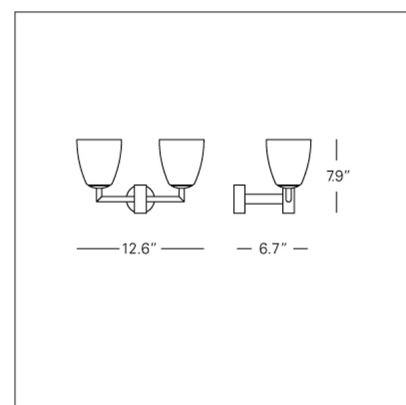

TYPE: Wall

DESIGNER: Archivio Storico

PRODUCTION YEAR: 1933

Wall lamp with 1 (M006/1) or 2 lights (M006/2).
Chrome-plated metal frame. white (BI), blue(BL),
azure (CE), yellow (GI), black (N), red (R), pink (RS),
green (V), satined, blown glass diffusers.