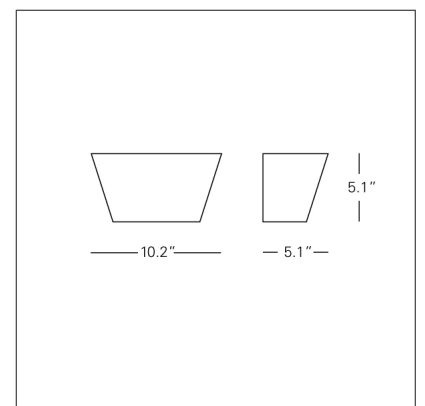

TYPE: Wall

DESIGNER: Vico Magistretti

PRODUCTION YEAR: 1999

Wall lamp. Metal mounting. Diffuser available in layered glass amber (AM) or white (BI). Bottom closure in tempered, sand-blasted glass. The lamp may be set in many different configurations.