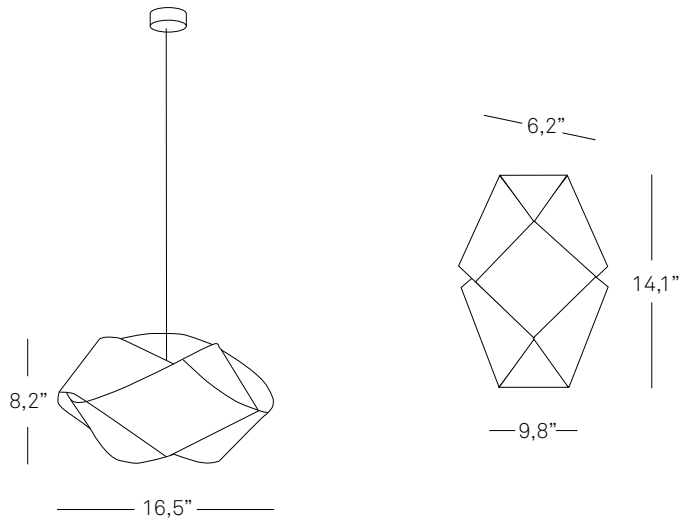

NUT/ORBIT Lzf Lamps/Miguel Herranz

FAMILY

SHADE FINISHES

REF. CHW

Natural timber veneer