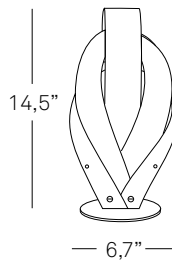

Natural wood
 Base: brushed nickel
 Cord lenght:
 6' clear

1 x 13 W
 CFL spiral
 GU24 base

3 lb
 9x9x16"

CAC S CHW

CACTUS Miguel Herranz

FAMILY

SHADE FINISHES

REF. CHW