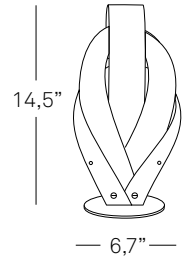

lzf

POWERED BY
GlobalLighting

www.globallighting.com

Cactus
Miguel Herranz

CACTUS Miguel Herranz

TABLE	INFO	Lamping	Ship Wgt + Dims	Model Specify colour	Size
-------	------	---------	-----------------	----------------------	------

Natural wood
 Base: brushed nickel
 Cord lenght:
 6' clear

1 x 13 W
 CFL spiral
 GU24 base

3 lb
 9x9x16"

CAC S CHW

CACTUS Miguel Herranz

FAMILY

SHADE FINISHES

REF. CHW

On the other hand, the inferior part of the lamp is flat and extremely thin with which it acquires a light but powerfull aspect.

Cactus
Miguel Herranz