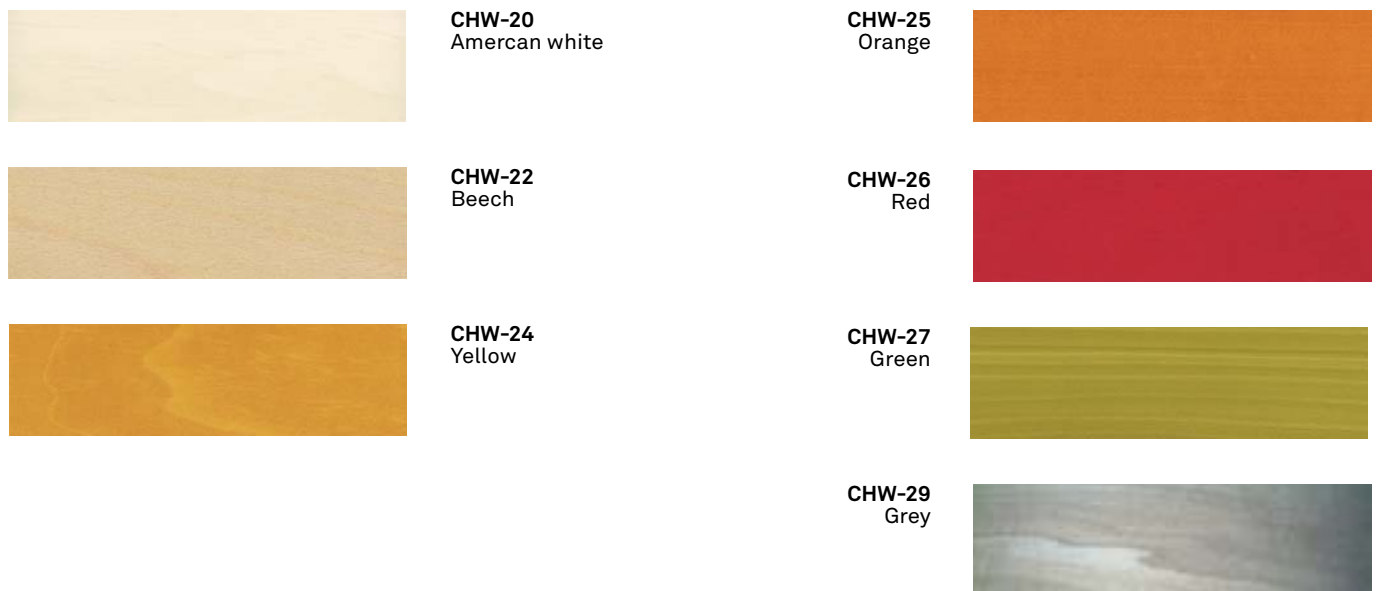

*Alternate lamping: 1 x 26 W CFL 120 V or 277 V

ANFORA Miguel Herranz

FAMILY

SHADE FINISHES

REF. CHW

Natural timber veneer

Miguel Herranz

Anfora is a lamp designed to motivate and capture the senses. It's three dimensional shade means that what looks to be outside is in, and what looks to be inside is out. The light itself bathes the shade creating both reflection and translucence.