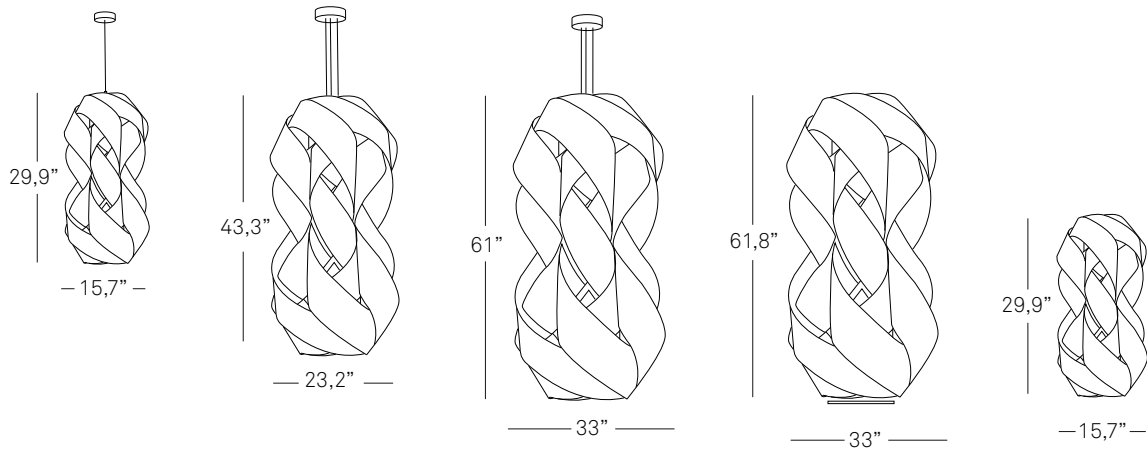

lzf

POWERED BY
GlobalLighting
www.globallighting.com

Anfora
Miguel Herranz

ANFORA Miguel Herranz

SUSPENSION	INFO	Lamping	Ship Wgt + Dims	Model Specify colour	Size
	<p>Natural wood</p> <p>Canopy: brushed nickel</p> <p>Cord length: 6' clear</p> <p>CHW 21 cherry not available</p> <p>Family suspension, floor and table</p>	 <p>1 x G25 100 W max incandescent white globe</p> <p>medium base*</p>	<p>8 lb 20x20x36"</p>	<p>ANF S CHW</p>	
					*Alternate lamping: 1 x 26 W CFL 120 V or 277 V
	<p></p>	 <p>2 x G25 100 W max incandescent white globe</p> <p>medium base</p>	<p>16 lb 20x20x53"</p>	<p>ANF SM CHW</p>	
					*Alternate lamping: 2 x 26 W CFL 120 V or 277 V
		 <p>2 x G25 100 W max incandescent white globe</p> <p>medium base and</p>  <p>1 x 75 W max Par 30 halogen</p> <p>medium base sockets*</p>	<p>66 lb 40x40x69"</p>	<p>ANF SG CHW</p>	

*Alternate lamping: 3 x 26 W CFL 120 V or 277 V

ANFORA Miguel Herranz

FLOOR	INFO	Lamping	Ship Wgt + Dims	Model Specify colour	Size
	<p>Natural wood</p> <p>Base: brushed nickel</p> <p>Cord lenght: 6' clear</p> <p>CHW 21 cherry not available</p> <p>Family suspension, floor and table</p> 	 <p>3 x G25 100 W max incandescent white globe</p> <p>medium base*</p>	<p>44 lb 40x40x69"</p>	<p>ANF P CHW</p>	

*Alternate lamping: 3 x 26 W CFL 120 V or 277 V

TABLE	INFO	Lamping	Ship Wgt + Dims	Model Specify colour	Size
	<p>Natural wood</p> <p>Cord lenght: 6' clear</p> <p>CHW 21 cherry not available</p> <p>Family suspension, floor and table</p> 	 <p>1 x G25 100 W max incandescent white globe</p> <p>medium base*</p>	<p>7 lb 20x20x36"</p>	<p>ANF M CHW</p>	

*Alternate lamping: 1 x 26 W CFL 120 V or 277 V

ANFORA Miguel Herranz

FAMILY

SHADE FINISHES

REF. CHW

Natural timber veneer

Miguel Herranz

Anfora is a lamp designed to motivate and capture the senses. It's three dimensional shade means that what looks to be outside is in, and what looks to be inside is out. The light itself bathes the shade creating both reflection and translucence.