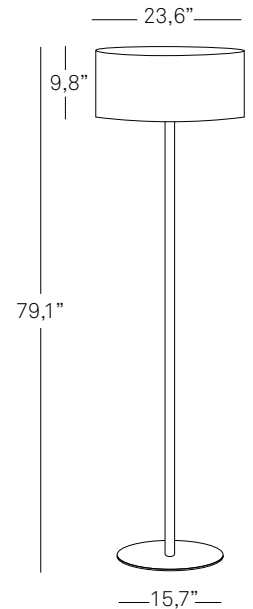

\*Alternate lamping: 3 x 18 W CFL 120 V

		 <p>3 x G25 60 W max incandescent white globe</p> <p>medium base*</p>	<p>16 lb 30x30x16"</p>	<b>SGEA S CHW</b>	
---	--	--	----------------------------	-------------------	---

\*Alternate lamping: 3 x 18 W CFL 120 V or 277 V

**GEA/COSMOS** Marivi Calvo

FLOOR	INFO	Lamping	Ship Wgt + Dims	Model Specify colour	Size
-------	------	---------	-----------------	----------------------	------

Natural wood  
Base & stem:  
brushed nickel  
Cord lenght:  
6" clear  
Opal perspex  
diffuser  
Family  
suspension,  
floor and wall

8 x 18 W  
CFL spiral  
GU24 base

Shade  
37 lb  
30x30x16"  
Foot  
15 lb  
79x4x4"

**GEA P CHW**

Natural wood  
Tripod legs:  
brushed nickel  
Cord lenght:  
6" clear  
Opal perspex  
diffuser  
Family  
suspension,  
floor and wall

3 x G25  
60 W  
incandescent  
white globe  
medium base\*