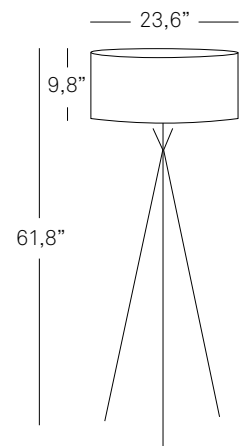

Natural wood  
Base & stem:  
brushed nickel  
Cord lenght:  
6" clear  
Opal perspex  
diffuser  
Family  
suspension,  
floor and wall

8 x 18 W  
CFL spiral  
GU24 base

Shade  
37 lb  
30x30x16"  
Foot  
15 lb  
79x4x4"

**GEA P CHW**

Natural wood  
Tripod legs:  
brushed nickel  
Cord lenght:  
6" clear  
Opal perspex  
diffuser  
Family  
suspension,  
floor and wall

3 x G25  
60 W  
incandescent  
white globe  
medium base\*

Shade  
16 lb  
30x30x16"  
Foot  
18 lb  
20x20x63"

**COS PG CHW**

\*Alternate lamping: 3 x 18 W CFL 120 V or 277 V

**G/SEMIG Marivi Calvo**

WALL	INFO	Lamping	Ship Wgt + Dims	Model Specify colour	Size
	<p>Natural wood</p> <p>Hidden back plate: white finished metal</p> <p>Satinice perspex diffuser</p> <p>Family suspension, floor and wall</p> <p>ADA compliant</p>	 1 x 13 W CFL low profile spiral GU24 base	3 lb 9x9x16"	<b>G20 A CHW</b>	
	<p>UL</p>	 1 x 13 W CFL low profile spiral GU24 base	5 lb 16x16x12"	<b>G30 A CHW</b>	
		 1 x 13 W CFL low profile spiral GU24 base	5 lb 30x30x16"	<b>G42 A CHW</b>	
		 1 x 13 W CFL low profile spiral GU24 base	5 lb 19x19x7"	<b>SEMIG30 A CHW</b>	