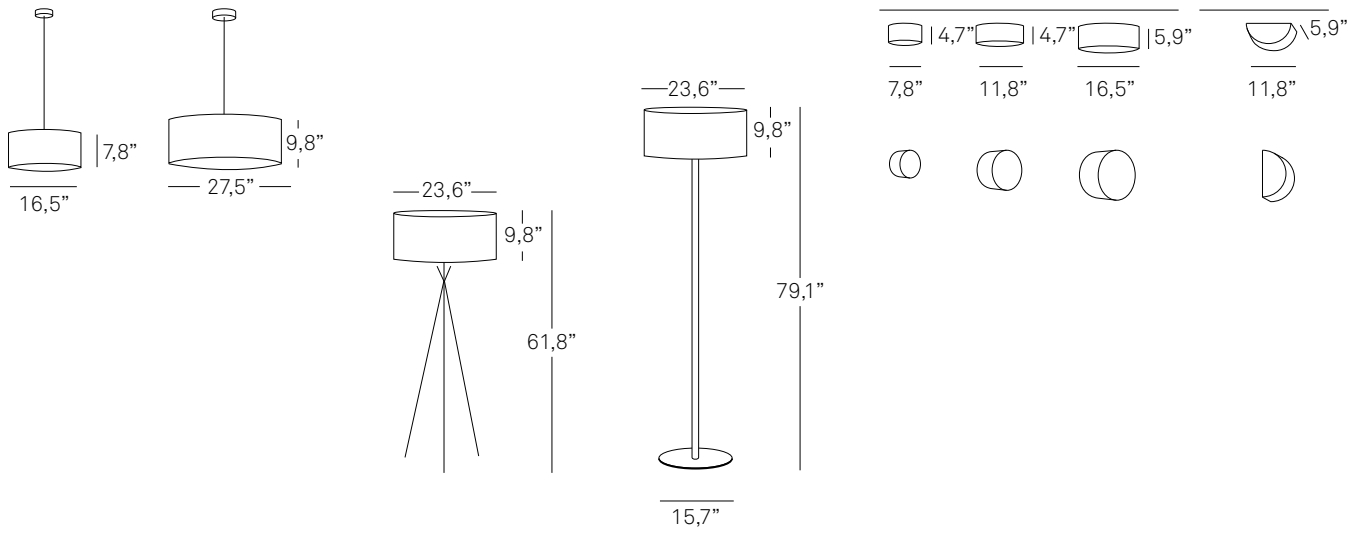

GEA Marivi Calvo

FAMILY

SHADE FINISHES

REF. CHW

Natural timber veneer