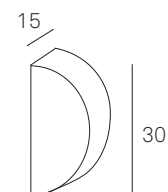

1 x 13 w
GX-53
flat fluorescent
bulb included
**pastilla fluorescente
incluida**

2 Kg
0,079 m³

SEMIG30 A CHW

1 x 13 w
GX-53
flat fluorescent
bulb included
**pastilla fluorescente
incluida**

2 Kg
0,048 m³

GEA Marivi Calvo