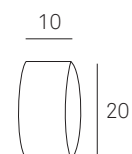

1 x 9 w
GX-53
flat fluorescent
bulb included
**pastilla fluorescente
incluida**

1 Kg
0,023 m³