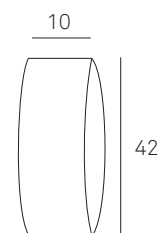

25 26 27 29

see chart / **ver gráfico**

1 x 13 w
GX-53
flat fluorescent
bulb included
**pastilla fluorescente
incluida**

2 Kg
0,048 m³

Diffuser / Difusor
satinice perspex
de metacrilato satinado

G42 A CHW

Family / Familia
pendant, floor and wall
susp, pie y aplique

1 x 13 w
GX-53
flat fluorescent
bulb included
**pastilla fluorescente
incluida**

2 Kg
0,079 m³

SEMIG30 A CHW

1 x 13 w
GX-53
flat fluorescent
bulb included
**pastilla fluorescente
incluida**

2 Kg
0,048 m³

GEA Marivi Calvo