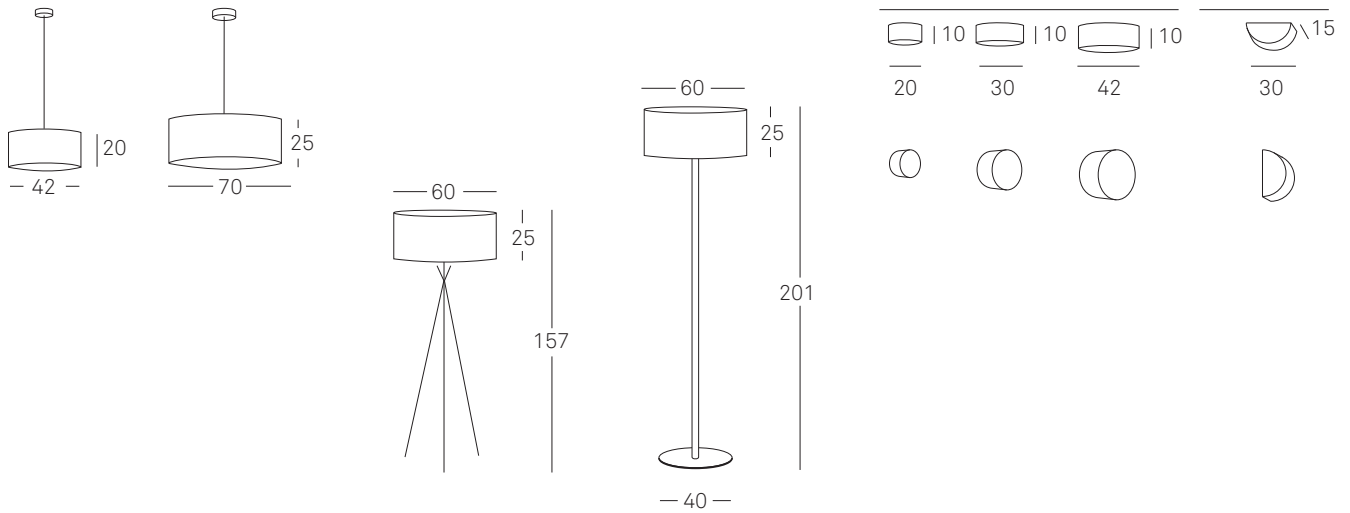

GEA Marivi Calvo

FAMILY / FAMILIA

SHADE FINISHES / ACABADOS PANTALLAS

REF. CHW

Natural timber veneer **Madera natural**