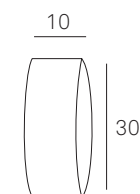

Shade / Pantalla

Natural wood
Madera Natural
CHW co rs:

20 21 22 24

25 26 27 29

see chart / **ver gráfico**

1 x 13 w
GX-53
flat fluorescent
bulb included
**pastilla fluorescente
incluida**

2 Kg
0,048 m³