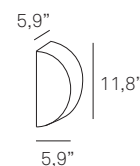

COS PG CHW

3 x G25
60 W
incandescent
white globe
medium base*

Shade
16 lb
30x30x16"

Foot
18 lb
20x20x63"

(*) alternate lamping chart
located on rear inside cover

G / SEMIG Marivi Calvo

WALL INFO Lamping Ship Wgt + Dims Size

Family
pendant, floor and wall

G20 / G30 & G42
ADA compliant

SEMI G30 A CHW

1 x 13 W
CFL low profile
spiral

5 lb
19x19x7"

GU24 base*

(*) alternate lamping chart
located on rear inside cover

GEA Marivi Calvo