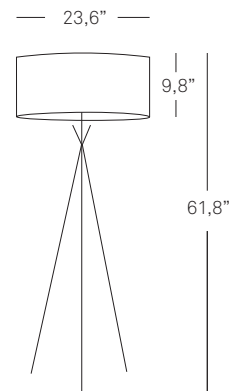

medium base*

7 lb
20x20x12"

SGEA S CHW

Family
pendant, floor and
wall

3 x G25
60 W max
incandescent
white globe

medium base*

16 lb
30x30x16"

(*) alternate lamping chart
located on rear inside cover

GEA / COSMOS Marivi Calvo

FLOOR	INFO	Lamping	Ship Wgt + Dims	Size
-------	------	---------	-----------------	------

GEA P CHW

Shade
Natural wood
CHW colors:

- 20
 - 21
 - 22
 - 24
 - 25
 - 26
 - 27
 - 29
- see chart

Diffuser
opal perspex

Base & stem
brushed nickel

Cord length
6' clear

Required
shade to base mount

GEA P CHW
Family
pendant, floor and wall

8 x 18 W
CFL spiral
GU24 base*

Shade
37 lb
30x30x16"

Foot
15 lb
79x4x4"

COS PG CHW

3 x G25
60 W
incandescent
white globe
medium base*

Shade
16 lb
30x30x16"

Foot
18 lb
20x20x63"

(*) alternate lamping chart
located on rear inside cover

G / SEMIG Marivi Calvo

WALL INFO Lamping Ship Wgt + Dims Size