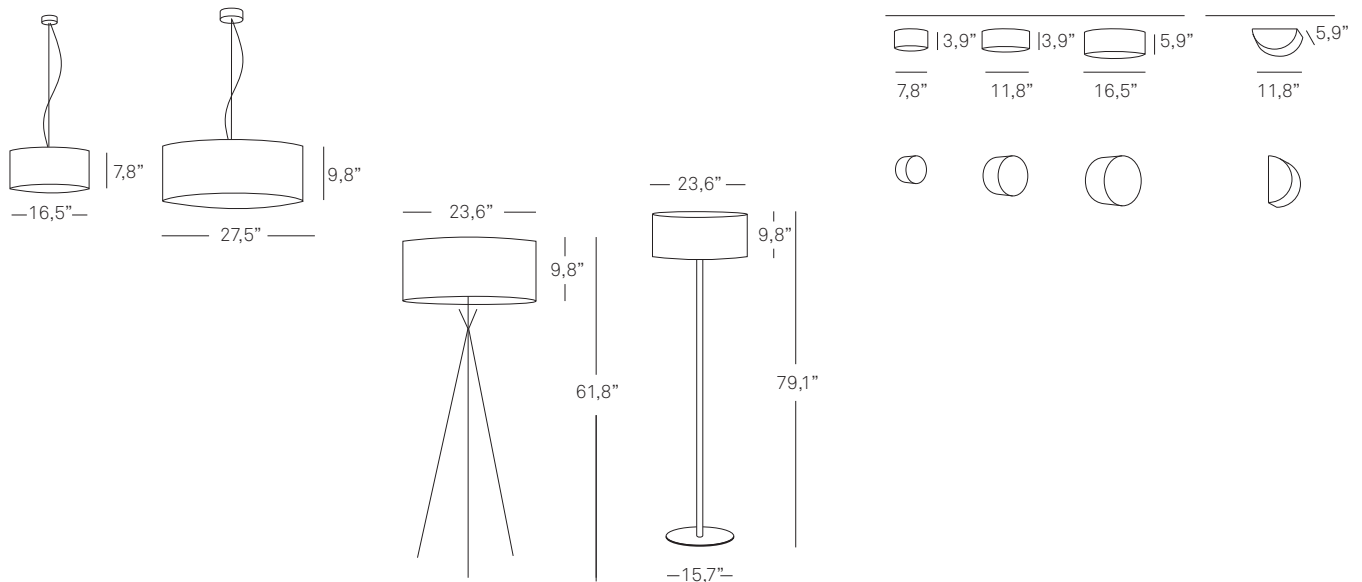

GEA Marivi Calvo

FAMILY

SHADE FINISHES

REF. CHW

Natural timber veneer