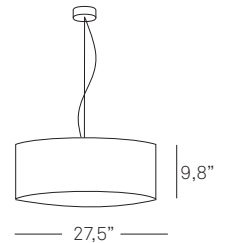

medium base*

7 lb
20x20x12"

SGEA S CHW

Family
pendant, floor and
wall

3 x G25
60 W max
incandescent
white globe

medium base*

16 lb
30x30x16"

(*) alternate lamping chart
located on rear inside cover

Diffuser
opal perspex

Base & stem
brushed nickel

Cord length
6' clear

Required
shade to base mount

GEA P CHW
Family
pendant, floor and wall

8 x 18 W
CFL spiral
GU24 base*

Shade
37 lb
30x30x16"

Foot
15 lb
79x4x4"