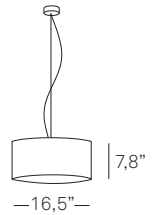

medium base*

7 lb
20x20x12"

SGEA S CHW

Family
pendant, floor and
wall

3 x G25
60 W max
incandescent
white globe

medium base*

16 lb
30x30x16"

(*) alternate lamping chart
located on rear inside cover