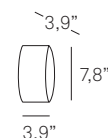

GU24 base*

Shade
Natural wood
CHW colors: