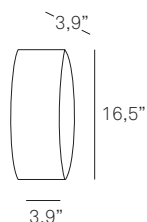

medium base*

7 lb
20x20x12"

SGEA S CHW

Family
pendant, floor and
wall

3 x G25
60 W max
incandescent
white globe

medium base*

16 lb
30x30x16"

(*) alternate lamping chart
located on rear inside cover

COS PG CHW

3 x G25
60 W
incandescent
white globe
medium base*

Shade
16 lb
30x30x16"

Foot
18 lb
20x20x63"

(*) alternate lamping chart
located on rear inside cover

G / SEMIG Marivi Calvo

WALL INFO Lamping Ship Wgt + Dims Size

G20 A CHW

1 x 13 W
CFL low profile
spiral

3 lb
9x9x16"

GU24 base*

Shade
Natural wood
CHW colors:

G30 A CHW

- 20
 - 21
 - 22
 - 24
 - 25
 - 26
 - 27
 - 29
- see chart

1 x 13 W
CFL low profile
spiral

5 lb
16x16x12"

GU24 base*

Hidden back plate
white finished metal
back plate cover 4"
octagonal j - box

Diffuser
satinice perspex

G42 A CHW

1 x 13 W
CFL low profile
spiral

5 lb
30x30x16"

GU24 base*