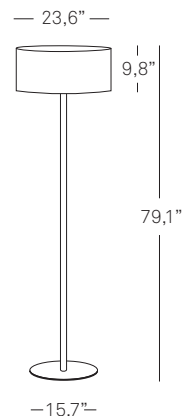

medium base*

7 lb
20x20x12"

SGEA S CHW

Family
pendant, floor and
wall

3 x G25
60 W max
incandescent
white globe

medium base*

16 lb
30x30x16"

(*) alternate lamping chart
located on rear inside cover

GEA / COSMOS Marivi Calvo

FLOOR	INFO	Lamping	Ship Wgt + Dims	Size
-------	------	---------	-----------------	------

GEA P CHW

Shade
Natural wood
CHW colors:

- 20
 - 21
 - 22
 - 24
 - 25
 - 26
 - 27
 - 29
- see chart

Diffuser
opal perspex

Base & stem
brushed nickel

Cord length
6' clear

Required
shade to base mount

GEA P CHW
Family
pendant, floor and wall

8 x 18 W
CFL spiral
GU24 base*

Shade
37 lb
30x30x16"

Foot
15 lb
79x4x4"

COS PG CHW

3 x G25
60 W
incandescent
white globe
medium base*

Shade
16 lb
30x30x16"

Foot
18 lb
20x20x63"

(*) alternate lamping chart
located on rear inside cover

G / SEMIG Marivi Calvo

WALL INFO Lamping Ship Wgt + Dims Size