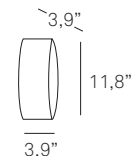

GU24 base*

Hidden back plate
white finished metal
back plate cover 4"
octagonal j - box

Diffuser
satinice perspex