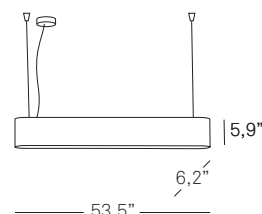

Shade
Natural wood
CHW colors:

20 21 22 24
25 26 27 29
see chart

1 x F 54 W
T5
linear
fluorescent

120v - 277v
multivolt ballast

11 lb
12x12x59"