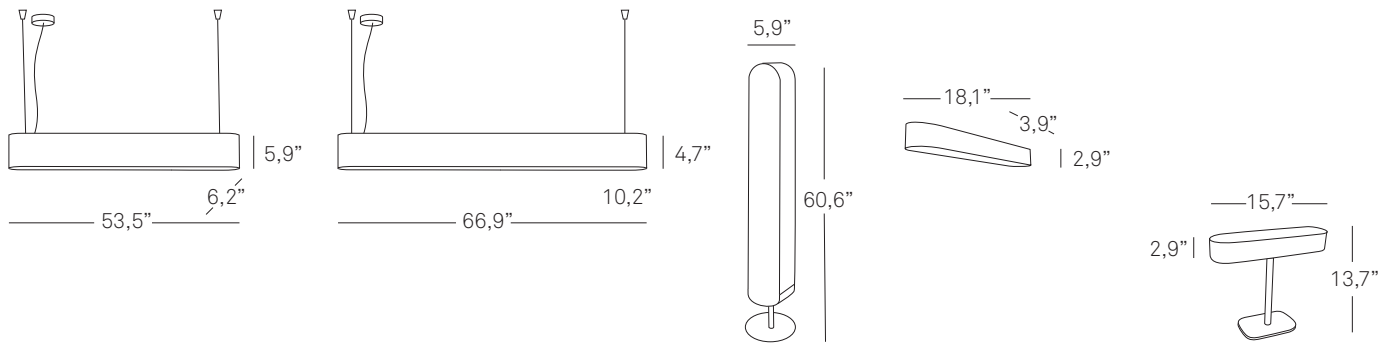

I-CLUB Burkhard Dämmer

FAMILY

SHADE FINISHES

REF. CHW

Natural timber veneer