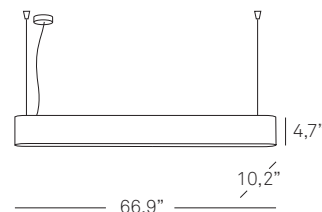

**Cord lenght**  
6' clear power cord  
and aircraft cable

**Diffuser**  
opal perspex

**Dimable version**  
consult price

2 x F 35 W  
T5  
linear  
fluorescent  
  
120v - 277v  
multivolt ballast

18 lb  
12x13x70"