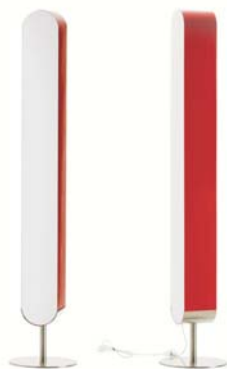

**Shade**  
Natural wood  
CHW colors:  
  
 20 21 22 24  
 25 26 27 29  
 see chart

1 x F 54 W  
T5  
linear  
fluorescent  
  
120v - 277v  
multivolt ballast

11 lb  
12x12x59"

**I SG CHW**

**PENDANT MODELS**  
**Canopy**  
brushed nickel

**Cord lenght**  
6' clear power cord  
and aircraft cable

**Diffuser**  
opal perspex

**Dimable version**  
consult price

2 x F 35 W  
T5  
linear  
fluorescent  
  
120v - 277v  
multivolt ballast

18 lb  
12x13x70"

**FLOOR MODEL**  
**Base & stem**  
brushed aluminium

**Cord lenght**  
6' clear

**Required**  
shade to base mount

**Diffuser**  
satinice perspex

**FLOOR**  
**I P CHW**

**Family**  
pendant, floor,  
table and wall