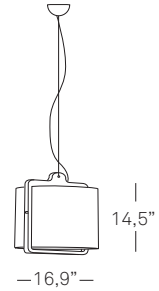

 20 21 22 24
 25 26 27 29
 see chart

PENDANT MODEL
Canopy & frame
brushed nickel

Cord length
6' clear power cord
and aircraft cable

1 x G30
100 W max
incandescent
white globe

medium base

9 lb
20x20x24"

FLOOR
ICON P CHW

FLOOR MODEL
Base, frame & body
brushed nickel

Cord length
6' clear

Required
shade to base mount

Family
pendant, floor,
table and wall

1 x G30
100 W max
incandescent
white globe

medium base

Shade
14 lb
20x20x24"

Foot
27 lb
12x13x70"

ICON Burkhard Dämmer

TABLE	INFO	Lamping	Ship Wgt + Dims	Size
-------	------	---------	-----------------	------

ICON M CHW

Shade
Natural wood
CHW colors:

- 20 21 22 24
 - 25 26 27 29
- see chart

Base, frame & body
brushed nickel

TABLE MODEL
Cord length
6" clear

Family
pendant, floor,
table and wall

1 x G16-1/2
60W max
incandescent
white globe

medium base

3 lb
9x9x16"

ICON MG CHW

1 x G16-1/2
60W max
incandescent
white globe