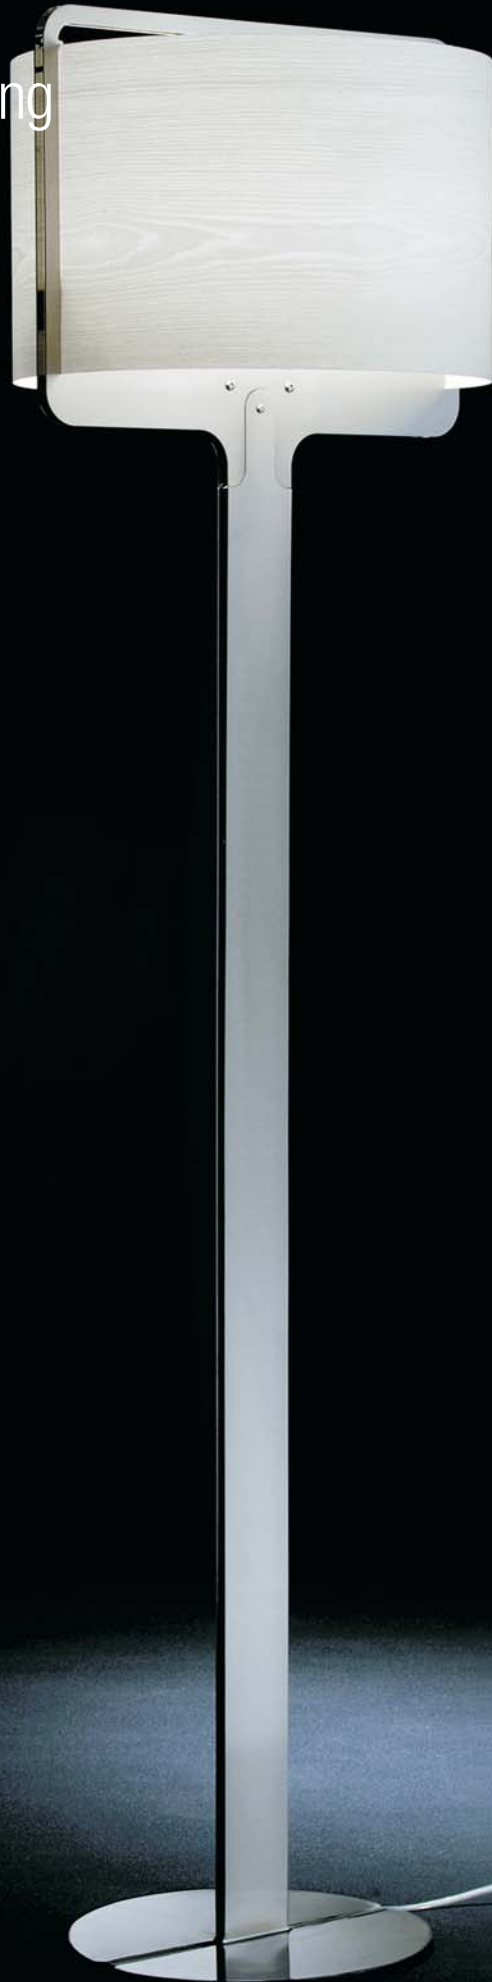

lzf

POWERED BY
GlobalLighting

10

Icon Floor
Burkhard Dämmer

GLOBAL LIGHTING 545 Franklin, Avenue Mount Vernon, NY 10550 Ph +1 914 591 4095 info@globallighting.com www.globallighting.com