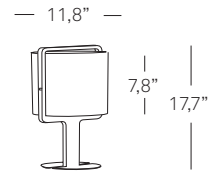

FLOOR MODEL
Base, frame & body
brushed nickel

Cord length
6' clear

Required
shade to base mount

Family
pendant, floor,
table and wall

1 x G30
100 W max
incandescent
white globe

medium base

Shade
14 lb
20x20x24"

Foot
27 lb
12x13x70"

ICON Burkhard Dämmer

TABLE	INFO	Lamping	Ship Wgt + Dims	Size
-------	------	---------	-----------------	------

ICON M CHW

Shade
Natural wood
CHW colors:

- 20 21 22 24
 - 25 26 27 29
- see chart

Base, frame & body
brushed nickel

TABLE MODEL
Cord length
6" clear

Family
pendant, floor,
table and wall

1 x G16-1/2
60W max
incandescent
white globe

medium base

3 lb
9x9x16"

ICON MG CHW

1 x G16-1/2
60W max
incandescent
white globe

medium base

11 lb
16x16x24"

**WALL
ICON A CHW**

1 x G16-1/2
60W max
incandescent
white globe

medium base

9 lb
24x12x12"

ICON Burkhard Dämmer

FAMILY