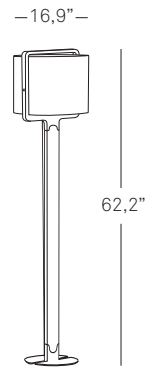

 20 21 22 24
 25 26 27 29
 see chart

PENDANT MODEL
Canopy & frame
brushed nickel

Cord length
6' clear power cord
and aircraft cable

1 x G30
100 W max
incandescent
white globe

medium base

9 lb
20x20x24"

FLOOR
ICON P CHW

FLOOR MODEL
Base, frame & body
brushed nickel

Cord length
6' clear

Required
shade to base mount

Family
pendant, floor,
table and wall

1 x G30
100 W max
incandescent
white globe

medium base

Shade
14 lb
20x20x24"

Foot
27 lb
12x13x70"

ICON Burkhard Dämmer

TABLE	INFO	Lamping	Ship Wgt + Dims	Size
-------	------	---------	-----------------	------

ICON M CHW

Shade
Natural wood
CHW colors:

- 20 21 22 24
 - 25 26 27 29
- see chart

Base, frame & body
brushed nickel

TABLE MODEL
Cord length
6" clear

Family
pendant, floor,
table and wall

1 x G16-1/2
60W max
incandescent
white globe

medium base

3 lb
9x9x16"

ICON MG CHW

1 x G16-1/2
60W max
incandescent
white globe