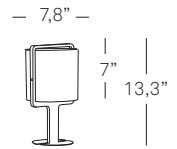

FLOOR MODEL
Base, frame & body
brushed nickel

Cord length
6' clear

Required
shade to base mount

Family
pendant, floor,
table and wall

1 x G30
100 W max
incandescent
white globe

medium base

Shade
14 lb
20x20x24"

Foot
27 lb
12x13x70"

ICON Burkhard Dämmer

TABLE	INFO	Lamping	Ship Wgt + Dims	Size
-------	------	---------	-----------------	------

ICON M CHW

Shade
Natural wood
CHW colors:

- 20 21 22 24
 - 25 26 27 29
- see chart

Base, frame & body
brushed nickel

TABLE MODEL
Cord length
6" clear

Family
pendant, floor,
table and wall

1 x G16-1/2
60W max
incandescent
white globe

medium base

3 lb
9x9x16"

ICON MG CHW

1 x G16-1/2
60W max
incandescent
white globe

medium base

11 lb
16x16x24"

**WALL
ICON A CHW**

1 x G16-1/2
60W max
incandescent
white globe

medium base

9 lb
24x12x12"

ICON Burkhard Dämmer

FAMILY