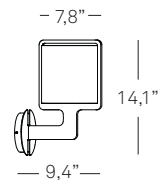

Foot
27 lb
12x13x70"

ICON Burkhard Dämmer

TABLE	INFO	Lamping	Ship Wgt + Dims	Size
-------	------	---------	-----------------	------

ICON M CHW

Shade
Natural wood
CHW colors:

- 20 21 22 24
 - 25 26 27 29
- see chart

Base, frame & body
brushed nickel

TABLE MODEL
Cord length
6" clear

Family
pendant, floor,
table and wall

1 x G16-1/2
60W max
incandescent
white globe

medium base

3 lb
9x9x16"

ICON MG CHW

1 x G16-1/2
60W max
incandescent
white globe

medium base

11 lb
16x16x24"

**WALL
ICON A CHW**

1 x G16-1/2
60W max
incandescent
white globe

medium base

9 lb
24x12x12"

ICON Burkhard Dämmer

FAMILY