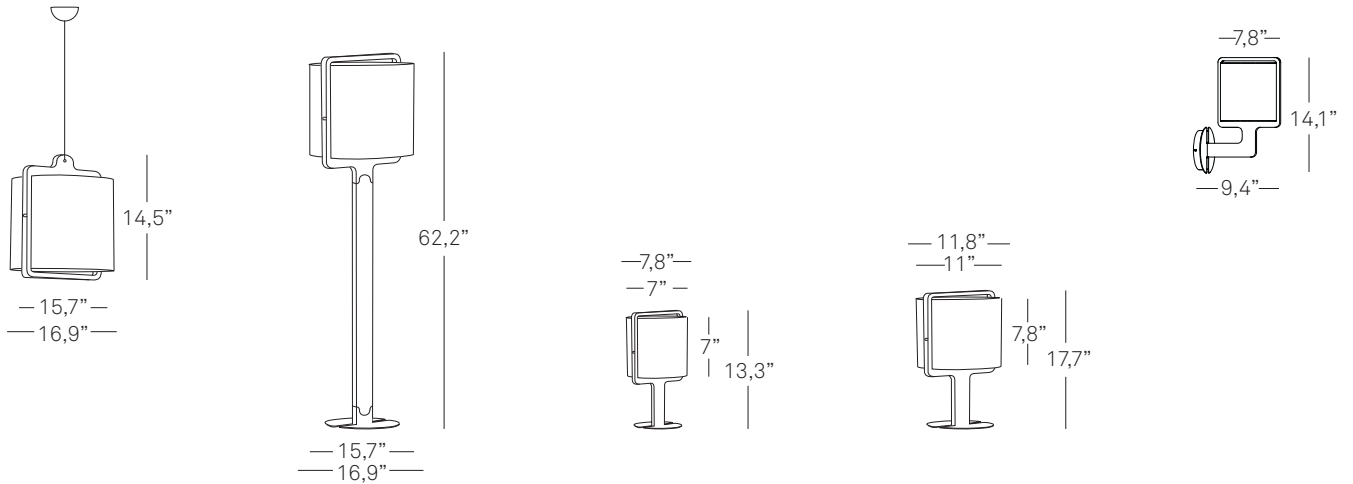

 20 21 22 24
 25 26 27 29
 see chart

PENDANT MODEL
Canopy & frame
brushed nickel

Cord length
6' clear power cord
and aircraft cable

1 x G30
100 W max
incandescent
white globe

medium base

9 lb
20x20x24"

FLOOR
ICON P CHW

FLOOR MODEL
Base, frame & body
brushed nickel

Cord length
6' clear

Required
shade to base mount

Family
pendant, floor,
table and wall

1 x G30
100 W max
incandescent
white globe

medium base

Shade
14 lb
20x20x24"

Base, frame & body
brushed nickel

TABLE MODEL
Cord length
6" clear

Family
pendant, floor,
table and wall

1 x G16-1/2
60W max
incandescent
white globe

medium base

3 lb
9x9x16"

ICON MG CHW

1 x G16-1/2
60W max
incandescent
white globe

medium base

11 lb
16x16x24"

**WALL
ICON A CHW**

1 x G16-1/2
60W max
incandescent
white globe

medium base

9 lb
24x12x12"

ICON Burkhard Dämmer

FAMILY