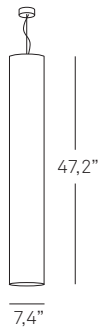

Size

ROM 30 S LUZ

1 x A19  
60 W max  
incandescent  
white

2,2 lb  
11x17x12"

medium base\*

ROM 40 S LUZ

**Shade**  
Reconstructed  
wood veneer only

1 x A19  
75 W max  
incandescent  
white

2,2 lb  
24x12x12"

medium base\*

ROM 50 S LUZ

**Canopy**  
brushed nickel

**Cord lenght**  
6' clear  
and aircraft cable

**Diffuser in ROM 120**  
opal perspex

**Family**  
pendant and wall

1 x A19  
75 W max  
incandescent  
white

2,2 lb  
24x12x12"

medium base\*

ROM120 S LUZ

2 x A19  
75 W max  
incandescent  
white

10 lb  
12x12x59"

medium base\*

(\*) alternate lamping chart  
located on rear inside cover

**ROMANICAS** Marivi Calvo

WALL	INFO	Lamping	Ship Wgt + Dims	Size
------	------	---------	-----------------	------

**ROM30 A LUZ**

1 x A19  
60 W Max  
incandescent  
white

4 lb  
9x9x16"

medium base\*

**Shade**  
Resconstructed  
wood veneer only