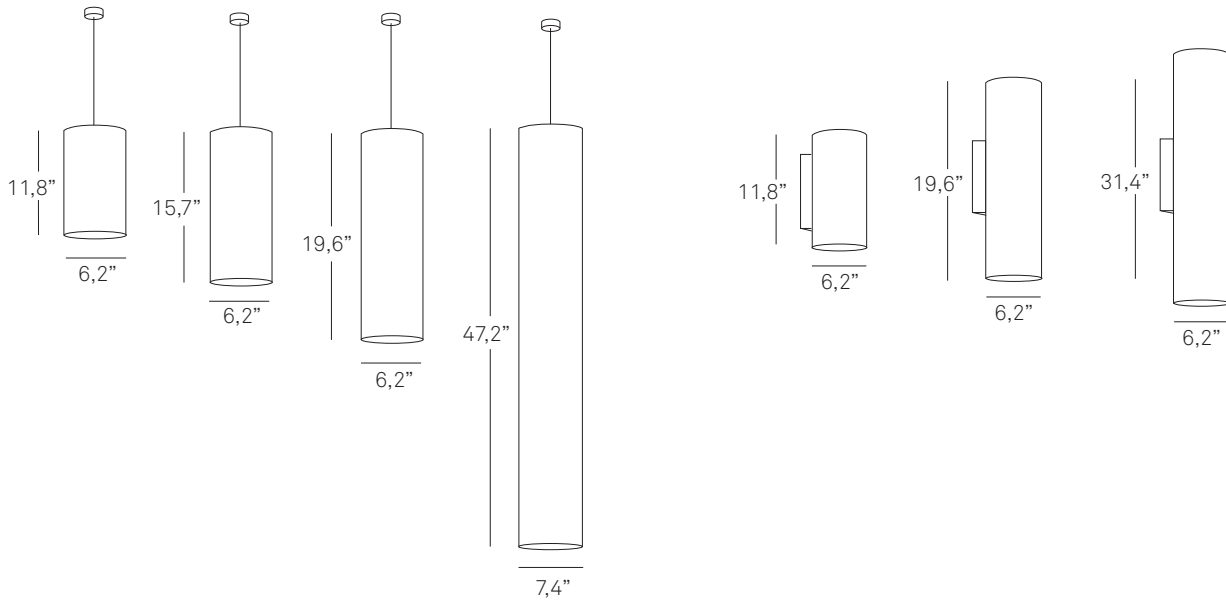

Size

ROM 30 S LUZ

1 x A19  
60 W max  
incandescent  
white

2,2 lb  
11x17x12"

medium base\*

ROM 40 S LUZ

**Shade**  
Reconstructed  
wood veneer only

1 x A19  
75 W max  
incandescent  
white

2,2 lb  
24x12x12"

medium base\*

ROM 50 S LUZ

**Canopy**  
brushed nickel

**Cord lenght**  
6' clear  
and aircraft cable

**Diffuser in ROM 120**  
opal perspex

**Family**  
pendant and wall

1 x A19  
75 W max  
incandescent  
white

**ROM50 A LUZ**

1 x A19  
60 W Max  
incandescent  
white

4 lb  
24x12x12"

medium base\*

**Back plate**  
brushed nickel back  
plate not shown

**Family**  
pendant and wall

**ROM80 A LUZ**

2 x A19  
60 W Max  
incandescent  
white

5 lb  
47x12x13"

medium base\*

(\*) alternate lamping chart  
located on rear inside cover

**ROMANICAS** Marivi Calvo

FAMILY

SHADE FINISHES

REF. LUZ

Reconstructed timber veneer