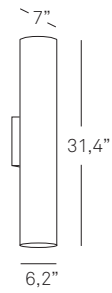

2,2 lb  
24x12x12"

medium base\*

ROM 50 S LUZ

**Canopy**  
brushed nickel

**Cord lenght**  
6' clear  
and aircraft cable

**Diffuser in ROM 120**  
opal perspex

**Family**  
pendant and wall

1 x A19  
75 W max  
incandescent  
white

WALL	INFO	Lamping	Ship Wgt + Dims	Size
------	------	---------	-----------------	------

**ROM30 A LUZ**

1 x A19  
60 W Max  
incandescent  
white

4 lb  
9x9x16"

medium base\*

**Shade**  
Resconstructed  
wood veneer only

**ROM50 A LUZ**

1 x A19  
60 W Max  
incandescent  
white

4 lb  
24x12x12"

medium base\*

**Back plate**  
brushed nickel back  
plate not shown

**Family**  
pendant and wall

**ROM80 A LUZ**

2 x A19  
60 W Max  
incandescent  
white

5 lb  
47x12x13"

medium base\*

(\*) alternate lamping chart  
located on rear inside cover

**ROMANICAS** Marivi Calvo

FAMILY

SHADE FINISHES

REF. LUZ

Reconstructed timber veneer