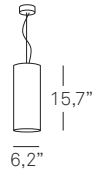

Size

ROM 30 S LUZ

1 x A19  
60 W max  
incandescent  
white

2,2 lb  
11x17x12"

medium base\*

ROM 40 S LUZ

**Shade**  
Reconstructed  
wood veneer only

1 x A19  
75 W max  
incandescent  
white

2,2 lb  
24x12x12"

medium base\*

ROM 50 S LUZ

**Canopy**  
brushed nickel

**Cord lenght**  
6' clear  
and aircraft cable

**Diffuser in ROM 120**  
opal perspex

**Family**  
pendant and wall

1 x A19  
75 W max  
incandescent  
white

2,2 lb  
24x12x12"

medium base\*

ROM120 S LUZ

2 x A19  
75 W max  
incandescent  
white

10 lb  
12x12x59"

medium base\*

(\*) alternate lamping chart  
located on rear inside cover

**ROMANICAS** Marivi Calvo

WALL	INFO	Lamping	Ship Wgt + Dims	Size
------	------	---------	-----------------	------

**ROM30 A LUZ**

1 x A19  
60 W Max  
incandescent  
white

4 lb  
9x9x16"

medium base\*

**Shade**  
Resconstructed  
wood veneer only