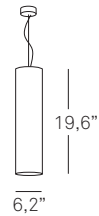

Size

ROM 30 S LUZ

1 x A19  
60 W max  
incandescent  
white

2,2 lb  
11x17x12"

medium base\*

ROM 40 S LUZ

**Shade**  
Reconstructed  
wood veneer only

1 x A19  
75 W max  
incandescent  
white

2,2 lb  
24x12x12"

medium base\*

ROM 50 S LUZ

**Canopy**  
brushed nickel

**Cord lenght**  
6' clear  
and aircraft cable

**Diffuser in ROM 120**  
opal perspex

**Family**  
pendant and wall

1 x A19  
75 W max  
incandescent  
white

2,2 lb  
24x12x12"

medium base\*

ROM120 S LUZ

2 x A19  
75 W max  
incandescent  
white

10 lb  
12x12x59"

medium base\*

(\*) alternate lamping chart  
located on rear inside cover

**ROMANICAS** Marivi Calvo

**ROM50 A LUZ**

1 x A19  
60 W Max  
incandescent  
white

4 lb  
24x12x12"

medium base\*

**Back plate**  
brushed nickel back  
plate not shown

**Family**  
pendant and wall

**ROM80 A LUZ**

2 x A19  
60 W Max  
incandescent  
white