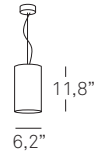

Size

ROM 30 S LUZ

1 x A19  
60 W max  
incandescent  
white

2,2 lb  
11x17x12"

medium base\*

ROM 40 S LUZ

**Shade**  
Reconstructed  
wood veneer only

1 x A19  
75 W max  
incandescent  
white

2,2 lb  
24x12x12"

medium base\*

ROM 50 S LUZ

**Canopy**  
brushed nickel

**Cord lenght**  
6' clear  
and aircraft cable

**Diffuser in ROM 120**  
opal perspex

**Family**  
pendant and wall

1 x A19  
75 W max  
incandescent  
white

2,2 lb  
24x12x12"

medium base\*

ROM120 S LUZ

2 x A19  
75 W max  
incandescent  
white

10 lb  
12x12x59"

medium base\*

(\*) alternate lamping chart  
located on rear inside cover

**ROMANICAS** Marivi Calvo