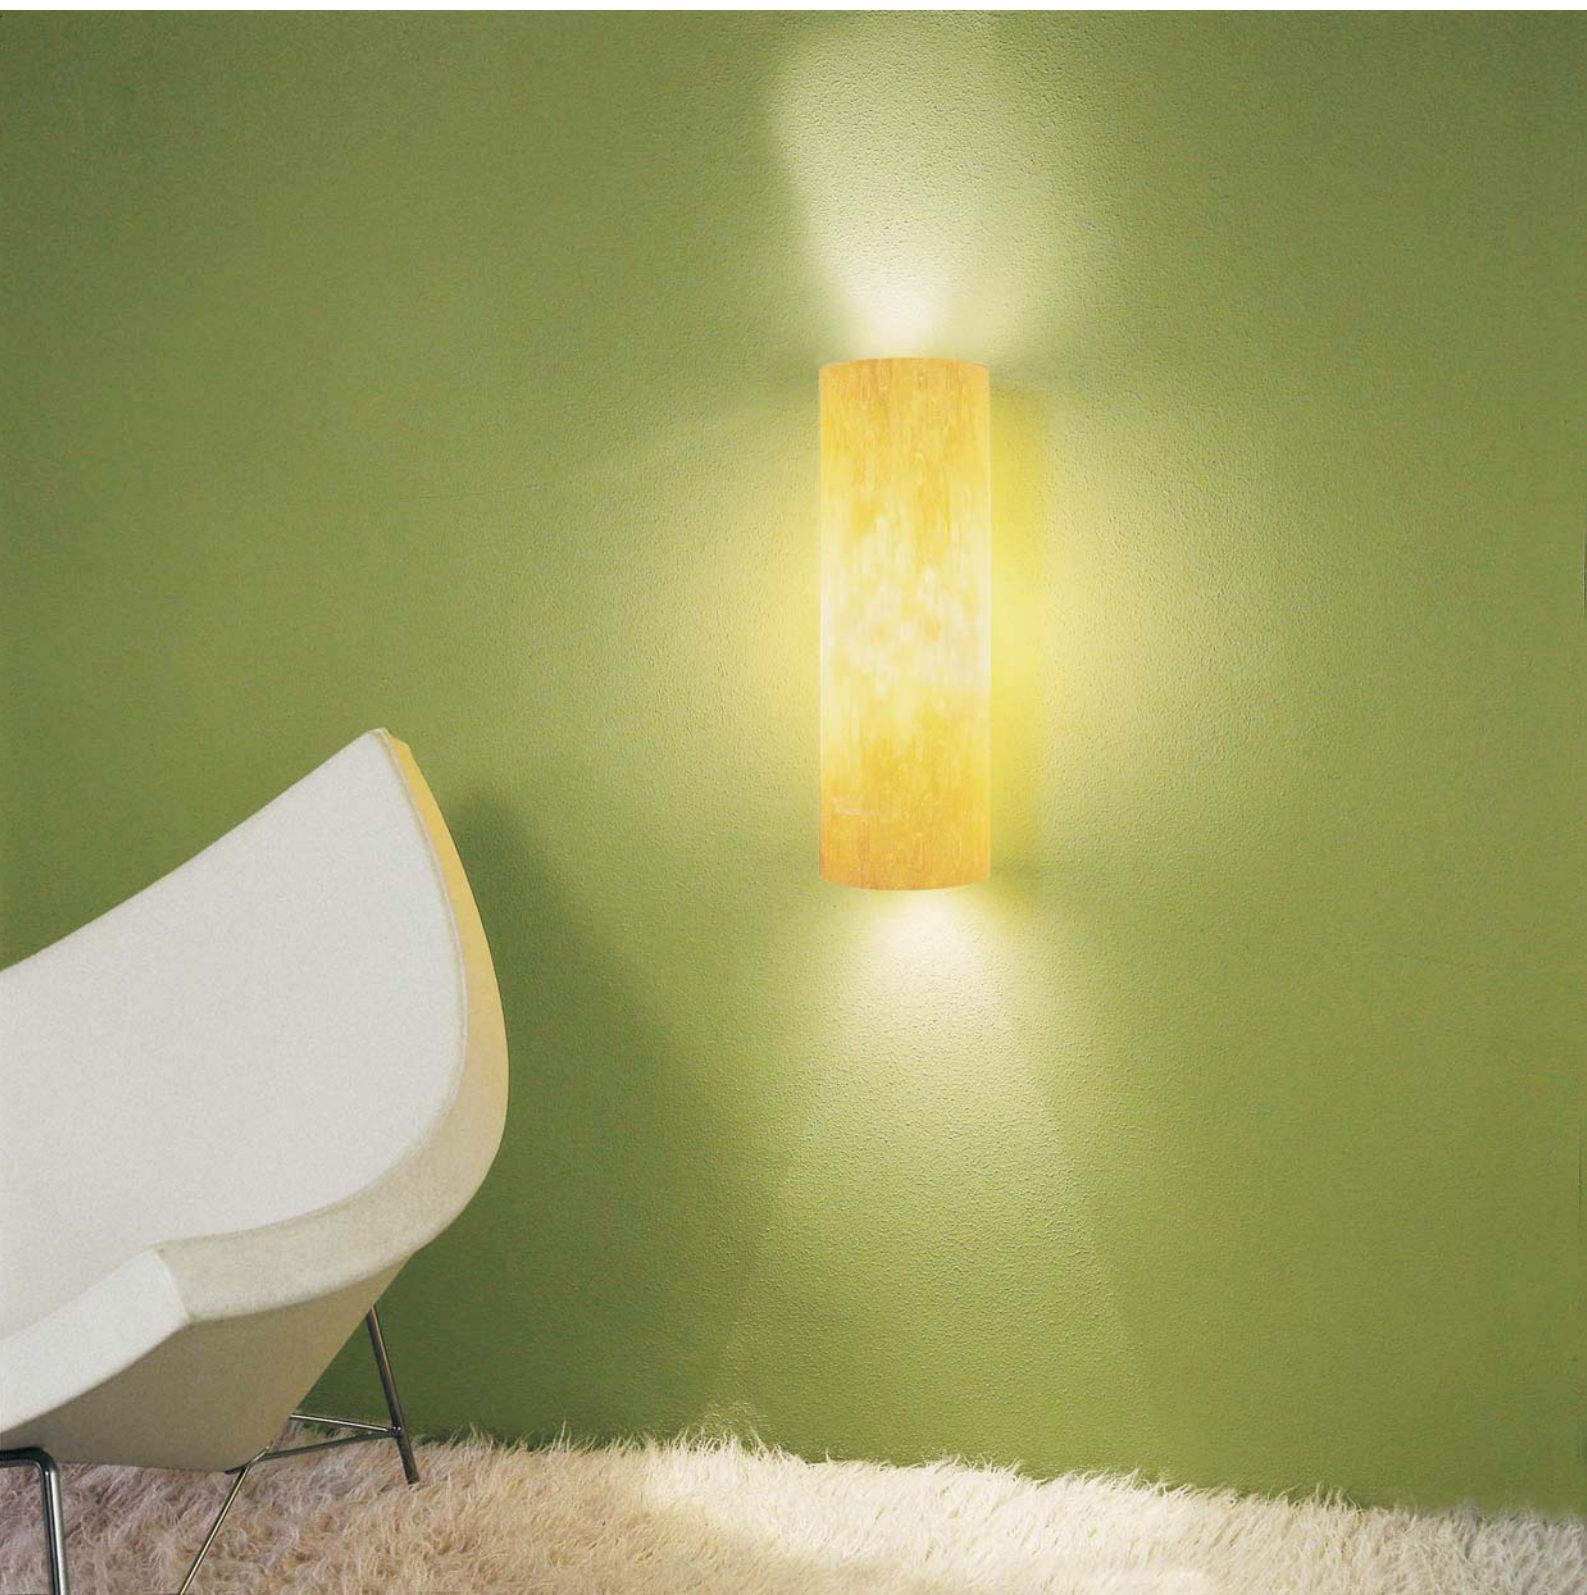

Romanica 50 Wall
Marivi Calvo