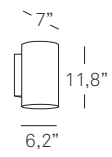

Size

ROM 30 S LUZ

1 x A19  
60 W max  
incandescent  
white

2,2 lb  
11x17x12"

medium base\*

ROM 40 S LUZ

**Shade**  
Reconstructed  
wood veneer only

1 x A19  
75 W max  
incandescent  
white

2,2 lb  
24x12x12"

medium base\*

ROM 50 S LUZ

**Canopy**  
brushed nickel

**Cord lenght**  
6' clear  
and aircraft cable

**Diffuser in ROM 120**  
opal perspex

**Family**  
pendant and wall

1 x A19  
75 W max  
incandescent  
white

2,2 lb  
24x12x12"

medium base\*

ROM120 S LUZ

2 x A19  
75 W max  
incandescent  
white

10 lb  
12x12x59"

medium base\*

(\*) alternate lamping chart  
located on rear inside cover

**ROMANICAS** Marivi Calvo

WALL	INFO	Lamping	Ship Wgt + Dims	Size
------	------	---------	-----------------	------

**ROM30 A LUZ**

1 x A19  
60 W Max  
incandescent  
white

4 lb  
9x9x16"

medium base\*

**Shade**  
Resconstructed  
wood veneer only