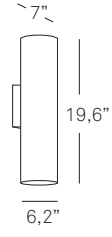

2,2 lb  
24x12x12"

medium base\*

ROM 50 S LUZ

**Canopy**  
brushed nickel

**Cord lenght**  
6' clear  
and aircraft cable

**Diffuser in ROM 120**  
opal perspex

**Family**  
pendant and wall

1 x A19  
75 W max  
incandescent  
white

2,2 lb  
24x12x12"

medium base\*

ROM120 S LUZ

2 x A19  
75 W max  
incandescent  
white

10 lb  
12x12x59"

medium base\*

(\*) alternate lamping chart  
located on rear inside cover

**ROMANICAS** Marivi Calvo

WALL	INFO	Lamping	Ship Wgt + Dims	Size
------	------	---------	-----------------	------

**ROM30 A LUZ**

1 x A19  
60 W Max  
incandescent  
white

4 lb  
9x9x16"

medium base\*

**Shade**  
Resconstructed  
wood veneer only

**ROM50 A LUZ**

1 x A19  
60 W Max  
incandescent  
white

4 lb  
24x12x12"

medium base\*

**Back plate**  
brushed nickel back  
plate not shown

**Family**  
pendant and wall

**ROM80 A LUZ**

2 x A19  
60 W Max  
incandescent  
white