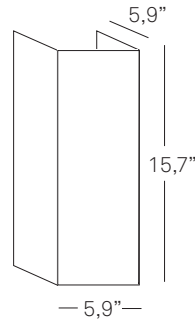

TRONCHI Lzf Lamps

FAMILY