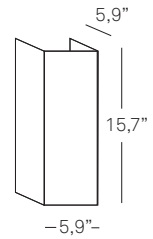

04

Hidden back plate
white finished metal

Only available in
coffee LUZ 04

1 x A19
75 W Max
Incandescent
white

medium base*

(* alternate lamping chart
located on rear inside cover

5 lb
24x12x12"

TRONCHI Lzf Lamps