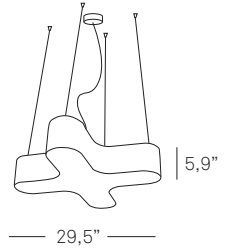

lzf

POWERED BY
GlobalLighting

www.globallighting.com

X-Club
Burkhard Dämmer

X-CLUB Burkhard Dämmer

PENDANT	INFO	Lamping	Ship Wgt + Dims	Size
---------	------	---------	-----------------	------

X S CHW

Shade
Natural wood
CHW colors:
20 21 22 24
25 26 27 29
see chart

Canopy
brushed nickel

Cord length
6' clear power cord
and aircraft cable

Diffuser
opal perspex

Dimable version
consult price

2 x F 14 W
T5
linear
fluorescent

120v - 277v
multivolt ballast

19 lb
30x30x30"

X SG CHW

Family
pendant, table
and wall

2 x F 21 W
T5
linear
fluorescent

120v - 277v
multivolt ballast

36 lb
40x40x16"

(* alternate lamping chart
located on rear inside cover

X-CLUB Burkhard Dämmer

TABLE	INFO	Lamping	Ship Wgt + Dims	Size
X M CHW	 <p>UL</p> <p>Shade Natural wood CHW colors:</p> <p>20 21 22 24 25 26 27 29 see chart</p> <p>Diffuser satinice perspex</p>	 <p>2 x F 14 W T5 linear fluorescent</p> <p>120v</p>	<p>19 lb 30x30x16"</p>	 <p>5,9" 29,5" 22,8"</p>
X MG CHW	<p>TABLE MODELS Cord lenght 6" clear</p> <p>WALL MODEL Hidden back plate brushed nickel cover 4" octagonal j - box.</p> <p>Dimable version consult price</p> <p>Family pendant, table and wall</p>	 <p>2 x F 21 W T5 linear fluorescent</p> <p>120v</p>	<p>36 lb 40x40x16"</p>	 <p>7,8" 47,2" 33"</p>
WALL X A CHW		 <p>2 x F 14 W T5 linear fluorescent</p> <p>120v - 277v multivolt ballast</p>	<p>19 lb 30x30x16"</p>	 <p>5,9" 29,5" 22,8"</p>