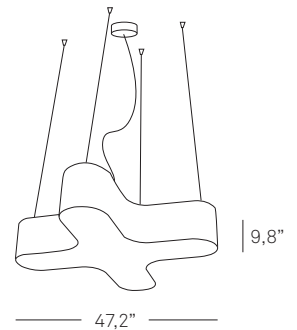

lzf

POWERED BY
GlobalLighting

www.globallighting.com

X-Club
Burkhard Dämmer

X-CLUB Burkhard Dämmer

PENDANT	INFO	Lamping	Ship Wgt + Dims	Size
---------	------	---------	-----------------	------

X S CHW

Shade
Natural wood
CHW colors:
20 21 22 24
25 26 27 29
see chart

Canopy
brushed nickel

Cord length
6' clear power cord
and aircraft cable

Diffuser
opal perspex

Dimable version
consult price

2 x F 14 W
T5
linear
fluorescent

120v - 277v
multivolt ballast

19 lb
30x30x30"

X SG CHW

Family
pendant, table
and wall

2 x F 21 W
T5
linear
fluorescent

120v - 277v
multivolt ballast

36 lb
40x40x16"

(* alternate lamping chart
located on rear inside cover

X-CLUB Burkhard Dämmer

TABLE	INFO	Lamping	Ship Wgt + Dims	Size
X M CHW	 <p>UL</p> <p>Shade Natural wood CHW colors:</p> <p>20 21 22 24 25 26 27 29 see chart</p> <p>Diffuser satinice perspex</p>	 <p>2 x F 14 W T5 linear fluorescent</p> <p>120v</p>	<p>19 lb 30x30x16"</p>	 <p>5,9" 29,5" 22,8"</p>
X MG CHW	<p>TABLE MODELS Cord lenght 6" clear</p> <p>WALL MODEL Hidden back plate brushed nickel cover 4" octagonal j - box.</p> <p>Dimable version consult price</p> <p>Family pendant, table and wall</p>	 <p>2 x F 21 W T5 linear fluorescent</p> <p>120v</p>	<p>36 lb 40x40x16"</p>	 <p>7,8" 47,2" 33"</p>
WALL X A CHW		 <p>2 x F 14 W T5 linear fluorescent</p> <p>120v - 277v multivolt ballast</p>	<p>19 lb 30x30x16"</p>	 <p>5,9" 29,5" 22,8"</p>