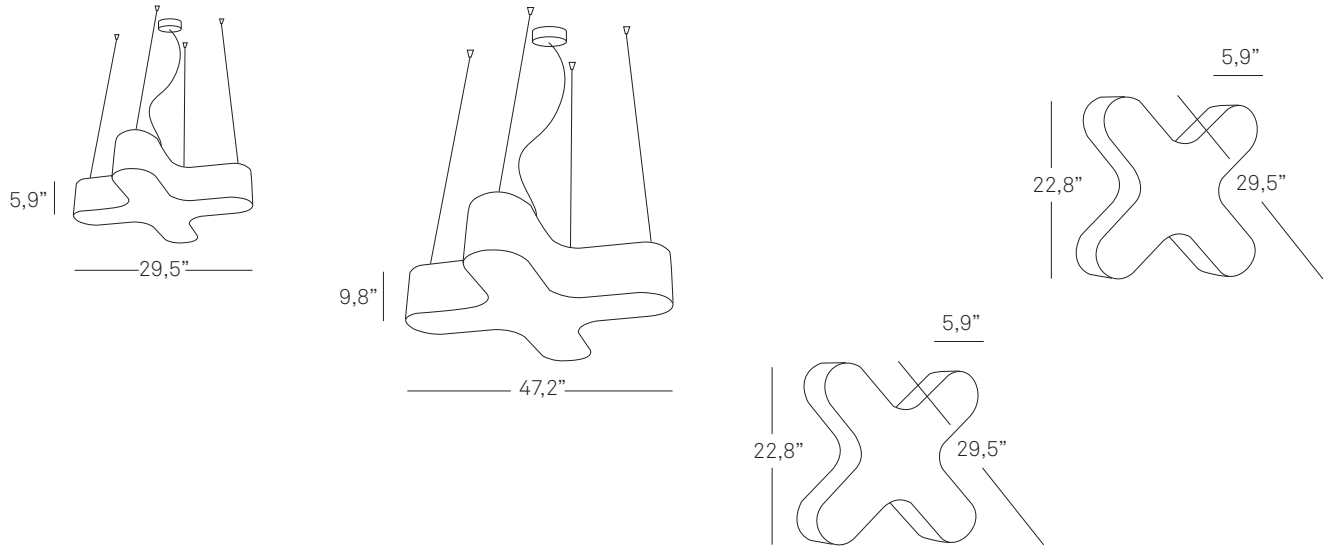

lzf

POWERED BY
GlobalLighting

www.globallighting.com

X-Club
Burkhard Dämmer

X-CLUB Burkhard Dämmer

PENDANT	INFO	Lamping	Ship Wgt + Dims	Size
---------	------	---------	-----------------	------

X S CHW

Shade
Natural wood
CHW colors:
20 21 22 24
25 26 27 29
see chart

Canopy
brushed nickel

Cord length
6' clear power cord
and aircraft cable

Diffuser
opal perspex

Dimable version
consult price

2 x F 14 W
T5
linear
fluorescent

120v - 277v
multivolt ballast

19 lb
30x30x30"

X SG CHW

Family
pendant, table
and wall

2 x F 21 W
T5
linear
fluorescent

120v - 277v
multivolt ballast

36 lb
40x40x16"

(* alternate lamping chart
located on rear inside cover

X-CLUB Burkhard Dämmer

TABLE	INFO	Lamping	Ship Wgt + Dims	Size
X M CHW	 <p>UL</p> <p>Shade Natural wood CHW colors:</p> <p>20 21 22 24 25 26 27 29 see chart</p> <p>Diffuser satinice perspex</p>	 <p>2 x F 14 W T5 linear fluorescent</p> <p>120v</p>	<p>19 lb 30x30x16"</p>	 <p>5,9" 29,5" 22,8"</p>
X MG CHW	<p>TABLE MODELS Cord lenght 6" clear</p> <p>WALL MODEL Hidden back plate brushed nickel cover 4" octagonal j - box.</p> <p>Dimable version consult price</p> <p>Family pendant, table and wall</p>	 <p>2 x F 21 W T5 linear fluorescent</p> <p>120v</p>	<p>36 lb 40x40x16"</p>	 <p>7,8" 47,2" 33"</p>
WALL X A CHW		 <p>2 x F 14 W T5 linear fluorescent</p> <p>120v - 277v multivolt ballast</p>	<p>19 lb 30x30x16"</p>	 <p>5,9" 29,5" 22,8"</p>

(*) alternate lamping chart located on rear inside cover

X-CLUB Burkhard Dämmer

FAMILY

SHADE FINISHES

REF. CHW

Natural timber veneer

CHW-20
American white wood

CHW-25
Orange