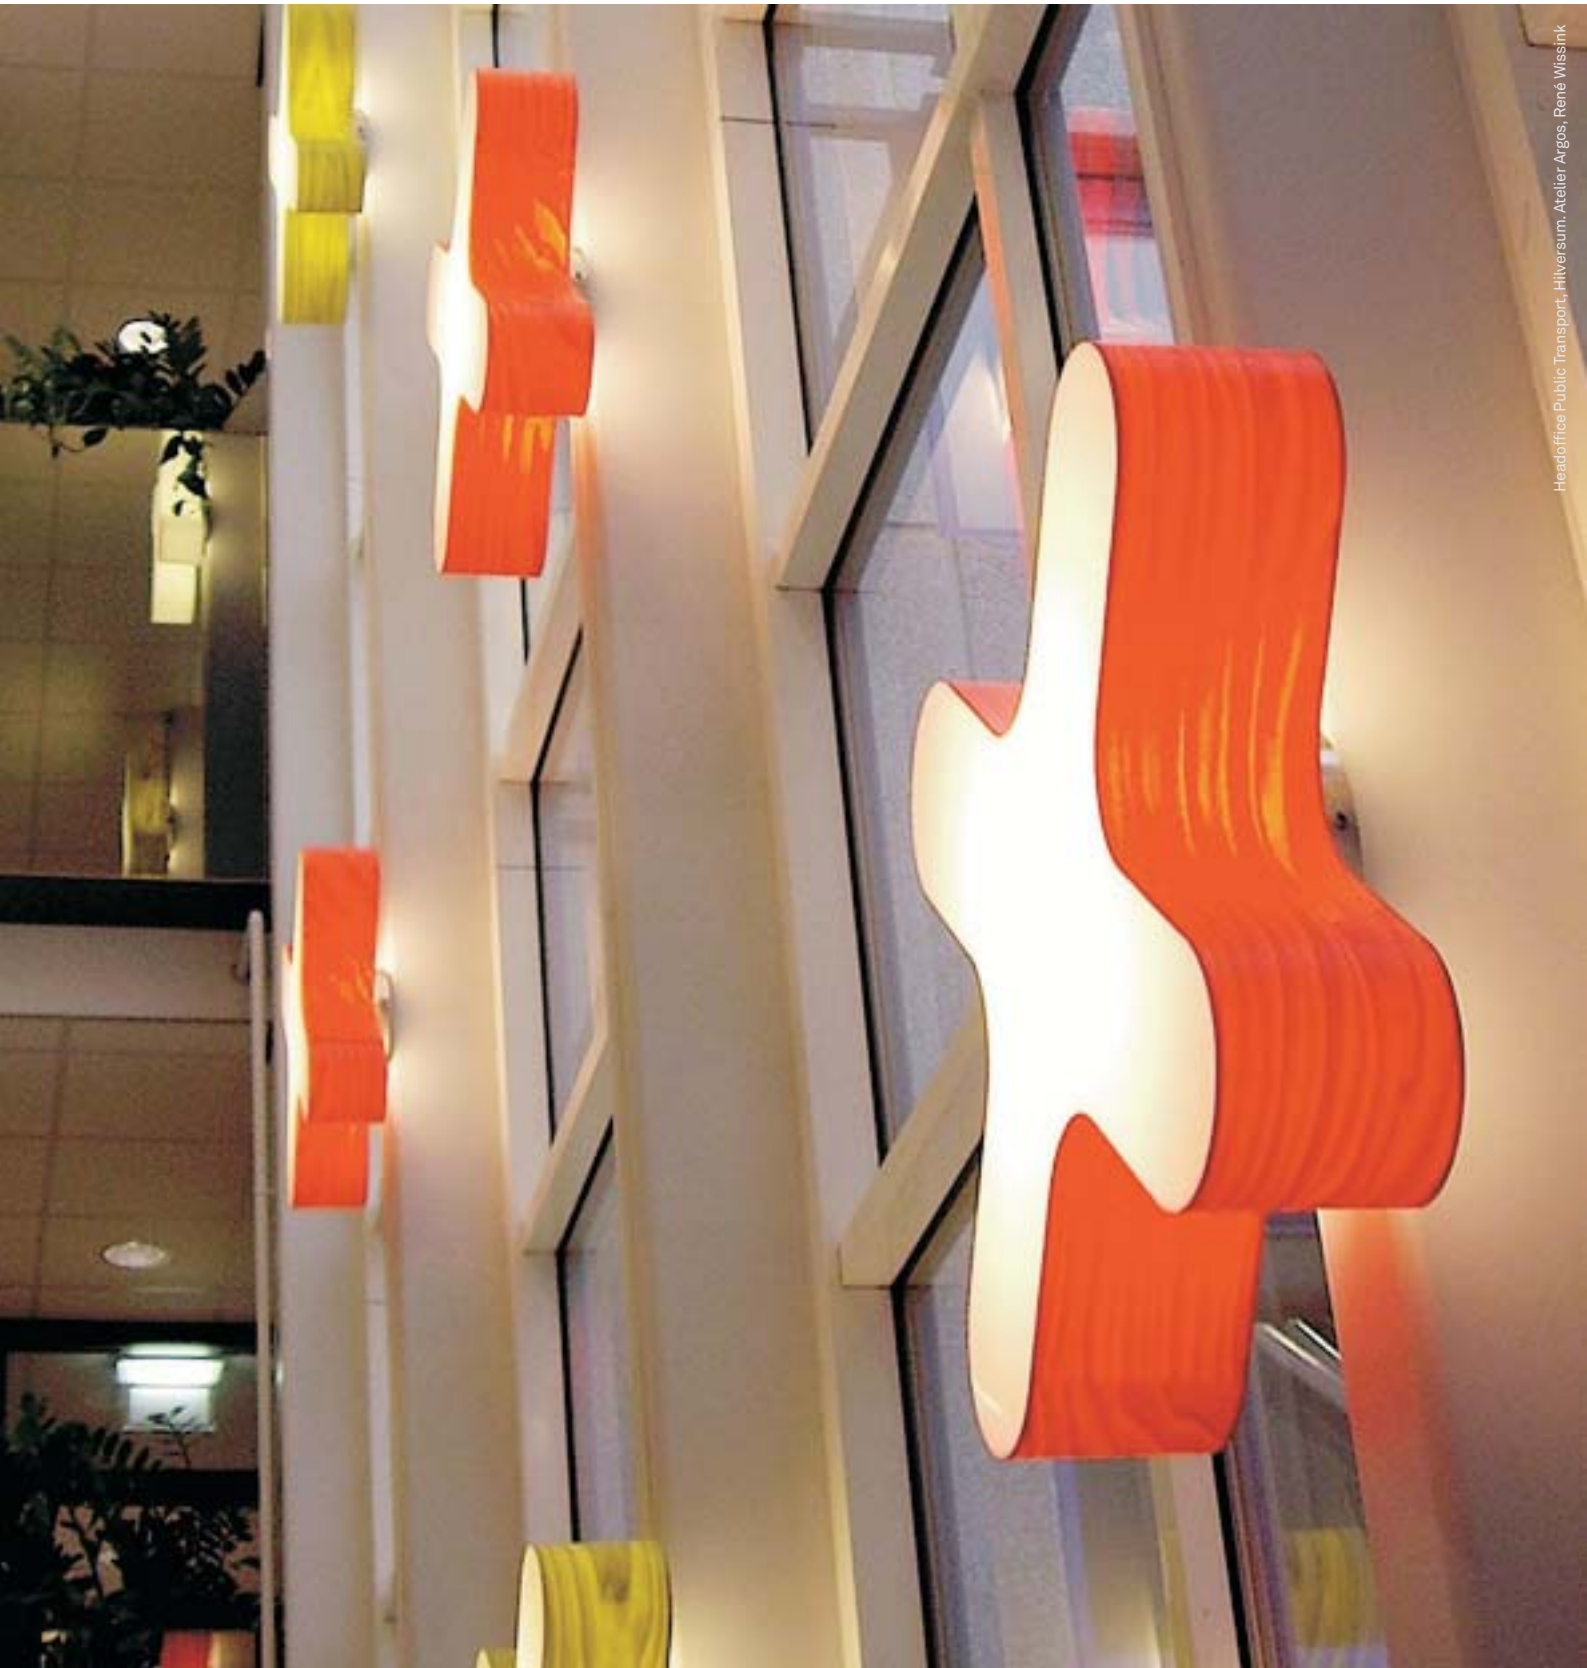

Its elegant and compact design is equipped with T-5 technology to ensure a minimum of energy consumption. In this way the CLUB family achieves a duality between the warmth of ambient lighting and the illuminating power of fluorescent lights.

The CLUB family is made up of suspension, table, floor and wall models.

X-Club Suspension
Burkhard Dämmer

X-Club Table
Burkhard Dämmer

Headoffice Public Transport, Hilversum, Atelier Argos, René Wissink

X-Club Wall
Burkhard Dämmer