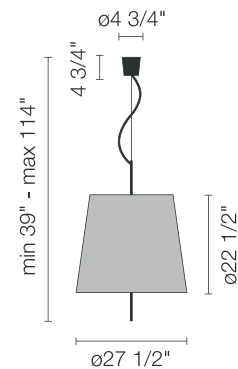

cord: black

shade: fabric

642390U-B / Black

642390U-W / Cream

642390U-R / Red

3x75W A-19

Global Lighting reserves the right to make modifications when necessary
Upon request: Optional fluorescent lamping available.