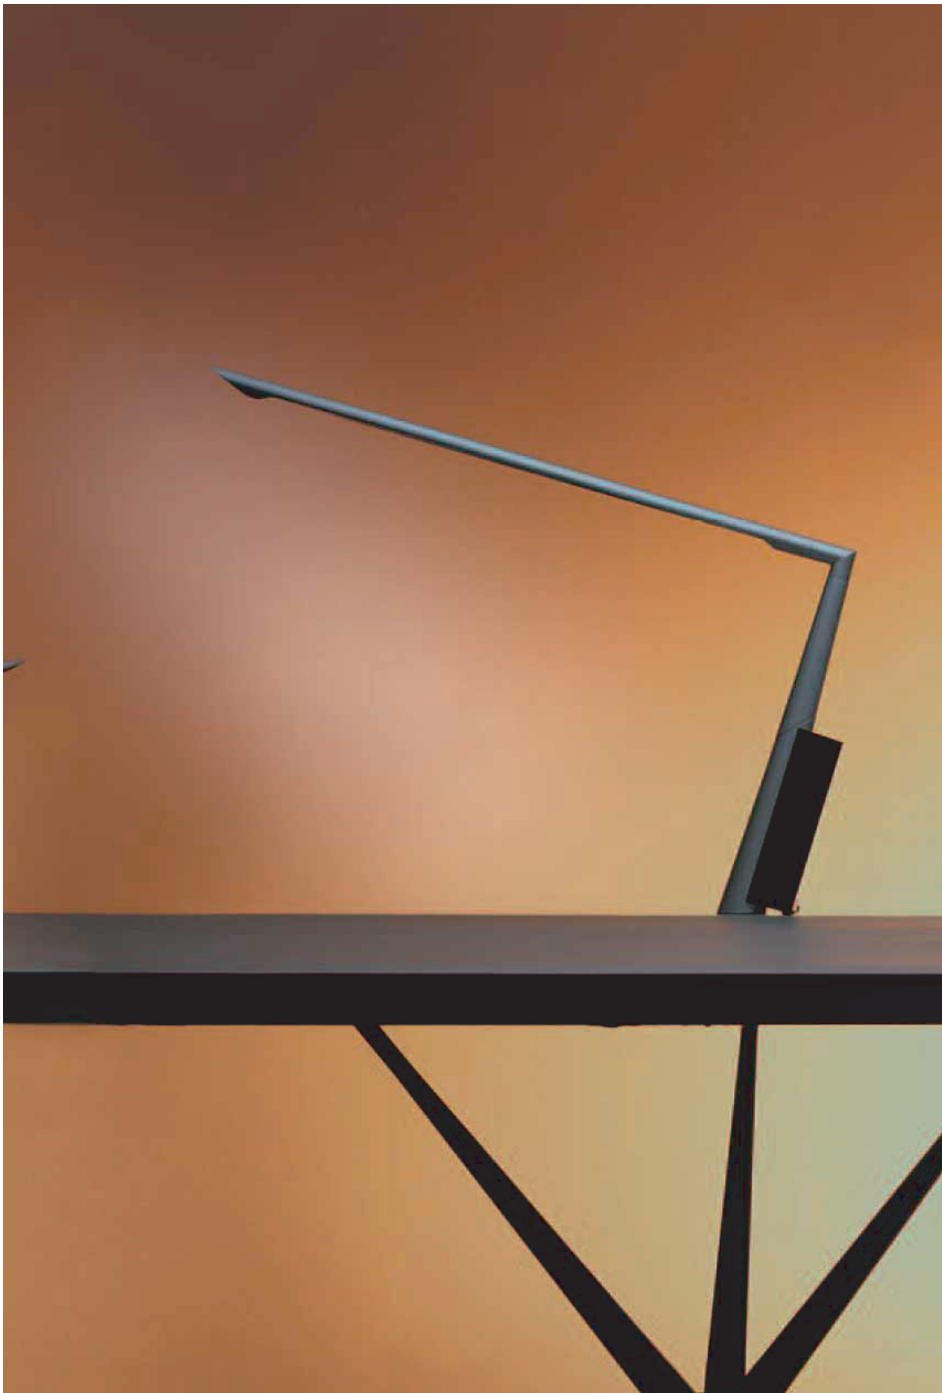

# eliana table

**B.lux**

powered by

**Global Lighting**

A sleek and slender fixture in metallic grey. Can sit on two different axes.

base: gun metal finished aluminum

body: matte grey aluminum

cord: 72"

switch: on cord

**#615000U**

1 x 13W T2 Axial Base Osram

Global Lighting reserves the right to make modifications when necessary  
Upon request: Optional hospital grade cord and 3- prong plug available.