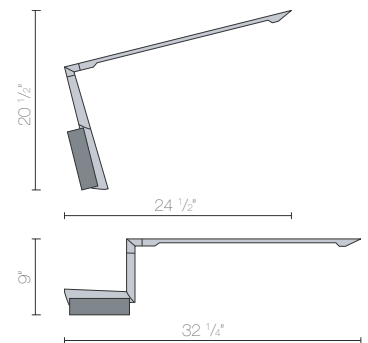

# eliana table

**B.lux**

powered by

**Global Lighting**

A sleek and slender fixture in metallic grey. Can sit on two different axes.

base: gun metal finished aluminum

body: matte grey aluminum

cord: 72"

switch: on cord

**#615000U**

1 x 13W T2 Axial Base Osram

Global Lighting reserves the right to make modifications when necessary  
Upon request: Optional hospital grade cord and 3- prong plug available.