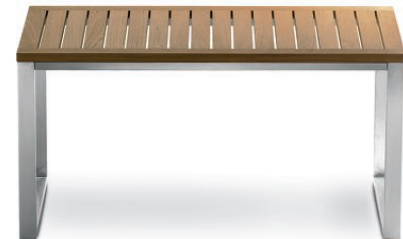

1

2

3

4

TAJI DESIGN BY MARK SUENSILPONG FOR JANE HAMLEY WELLS

1	BENCH WITH STORAGE BOX – MEDIUM
DIMENSIONS (IN)	17.7H x 70.9W x 19.3D
ITEM NUMBER	TJ 3004 M
MATERIALS	Teak, stainless steel

BENCH WITH STORAGE BOX – LARGE (NOT SHOWN)	
DIMENSIONS (IN)	17.7H x 82.7W x 19.3D
ITEM NUMBER	TJ 3004 L
MATERIALS	Teak, stainless steel

2	TAJI A
DIMENSIONS (IN)	17.7H x 70.5W x 17.5D
ITEM NUMBER	TJ 3001
MATERIALS	Teak, stainless steel

3	TAJI B
DIMENSIONS (IN)	17.7H x 51.2W x 17.5D
ITEM NUMBER	TJ 3002
MATERIALS	Teak, stainless steel

4	TAJI C
DIMENSIONS (IN)	17.7H x 35W x 17.5D
ITEM NUMBER	TJ 3003
MATERIALS	Teak, stainless steel