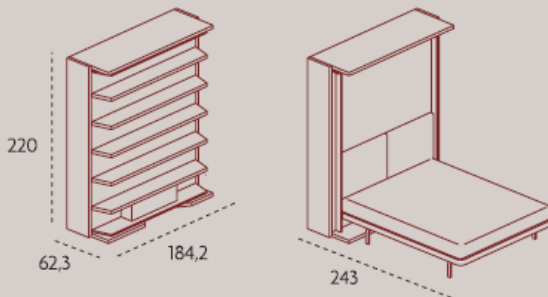

Lgm

Lgm 01

Lgm 01 tavolo

Lgm 02

**All Measurements
given in Centimeters**

**To convert to inches,
divide by 2.54**

Living System

Modular program, integrated with patented transformable system, to furnish the day and night areas. The versatility of the transformable system permits to project dynamic and multi functional solutions.

Lgm

Double-functions wall unit with different frontal features, through a turning mechanism it can be transformed from day to night version in a ready double bed with wooden slatted base and lateral sliding tablets for the night.

Lgm 01 tavolo

Double-functions wall unit with a front large tilting table. Through a turning mechanism it is transformed into the night version, with a ready double bed with wooden slatted base.

Lgm 02

Revolving Double bed with glass doors that with a simple mechanism can be transformed from day to night version. The night version is a double bed, always read made, provided with wooden slats and lateral extractable night tablets.