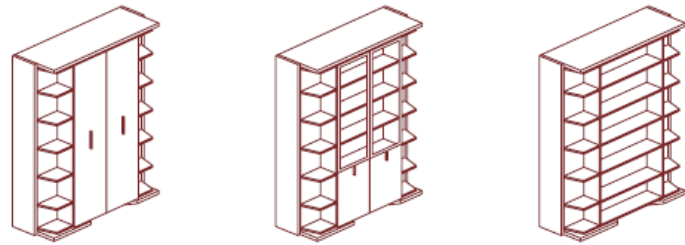

Lgm

Lgm 01

Lgm 01 tavolo

Lgm 02

**All Measurements
given in Centimeters**

**To convert to inches,
divide by 2.54**

Living System

Modular program, integrated with patented transformable system, to furnish the day and night areas. The versatility of the transformable system permits to project dynamic and multi functional solutions.

Lgm

Double-functions wall unit with different frontal features, through a turning mechanism it can be transformed from day to night version in a ready double bed with wooden slatted base and lateral sliding tablets for the night.

Lgm 01 tavolo

Double-functions wall unit with a front large tilting table. Through a turning mechanism it is transformed into the night version, with a ready double bed with wooden slatted base.

Lgm 02

Revolving Double bed with glass doors that with a simple mechanism can be transformed from day to night version. The night version is a double bed, always read made, provided with wooden slats and lateral extractable night tablets.