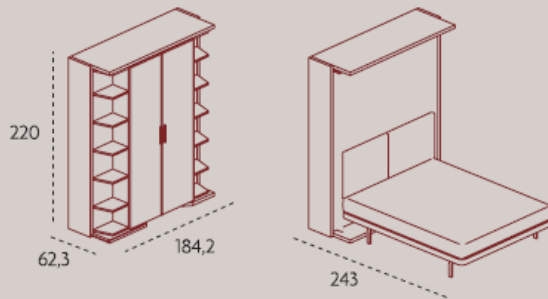

Lgm

Lgm 01

Lgm 01 tavolo

Lgm 02

**All Measurements
given in Centimeters**

**To convert to inches,
divide by 2.54**

Living System

Modular program, integrated with patented transformable system, to furnish the day and night areas. The versatility of the transformable system permits to project dynamic and multi functional solutions.

Lgm

Double-functions wall unit with different frontal features, through a turning mechanism it can be transformed from day to night version in a ready double bed with wooden slatted base and lateral sliding tablets for the night.

Lgm 01 tavolo

Double-functions wall unit with a front large tilting table. Through a turning mechanism it is transformed into the night version, with a ready double bed with wooden slatted base.

Lgm 02

Revolving Double bed with glass doors that with a simple mechanism can be transformed from day to night version. The night version is a double bed, always read made, provided with wooden slats and lateral extractable night tablets.