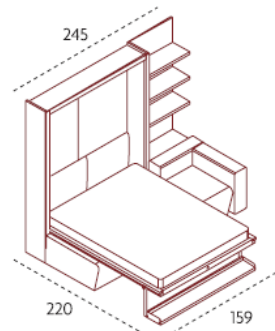

Atoll

Corner sofa with storage unit that may be integrated in the area modular wall system. It may be transformed into a ready double bed with slatted base. In the night version, the sofa "peninsula" element tips-up to make access to the bed easier.