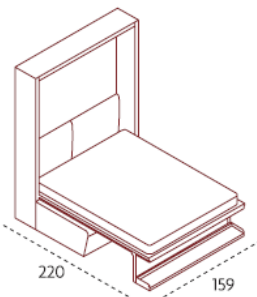

Atoll

Corner sofa with storage unit that may be integrated in the area modular wall system. It may be transformed into a ready double bed with slatted base. In the night version, the sofa "peninsula" element tips-up to make access to the bed easier.