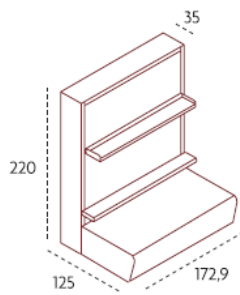

Atoll

Corner sofa with storage unit that may be integrated in the area modular wall system. It may be transformed into a ready double bed with slatted base. In the night version, the sofa "peninsula" element tips-up to make access to the bed easier.

All Measurements given in Centimeters

To convert to inches, divide by 2.54