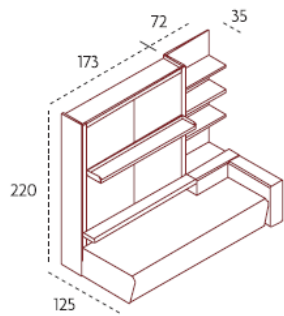

Atoll

Corner sofa with storage unit that may be integrated in the area modular wall system. It may be transformed into a ready double bed with slatted base. In the night version, the sofa "peninsula" element tips-up to make access to the bed easier.