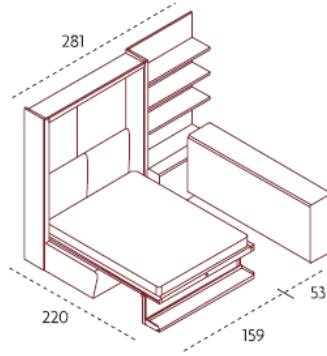

Living System

Modular program, integrated with patented transformable system, to furnish the day and night areas. The versatility of the transformable system permits to project dynamic and multi functional solutions.