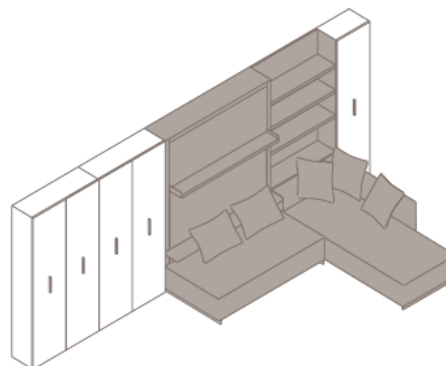

Atoll

Corner sofa with storage unit that may be integrated in the area modular wall system. It may be transformed into a ready double bed with slatted base. In the night version, the sofa "peninsula" element tips-up to make access to the bed easier.