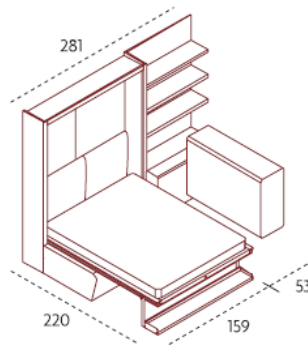

Atoll

Corner sofa with storage unit that may be integrated in the area modular wall system. It may be transformed into a ready double bed with slatted base. In the night version, the sofa "peninsula" element tips-up to make access to the bed easier.