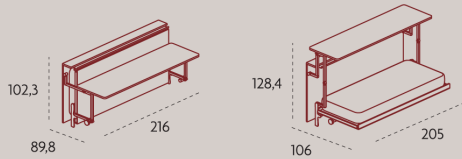

Cabrio

H 102,3

Esempio di componibilità | Sample of comparibility |
Exemples de compositions | Ejemplos de composiciones

H 102,3 + mensola

Esempio di componibilità | Sample of comparibility |
Exemples de compositions | Ejemplos de composiciones

H 220

Esempio di componibilità | Sample of comparibility |
Exemples de compositions | Ejemplos de composiciones

Living System

Modular program, integrated with patented transformable system, to furnish the day and night areas. The versatility of the transformable system permits to project dynamic and multi functional solutions.

Cabrio

A transformable system ideal for a children's study area, Cabrio combines a large desk with a single bed. Without removing a single object from the desktop, the desk elevates using a simple motion, revealing a horizontally oriented fold-out bed. Available as a free-standing unit or integrated into the modular program.

All Measurements given in Centimeters

To convert to inches, divide by 2.54

H 256

Esempio di componibilità | Sample of comparibility |
Exemples de compositions | Ejemplos de composiciones