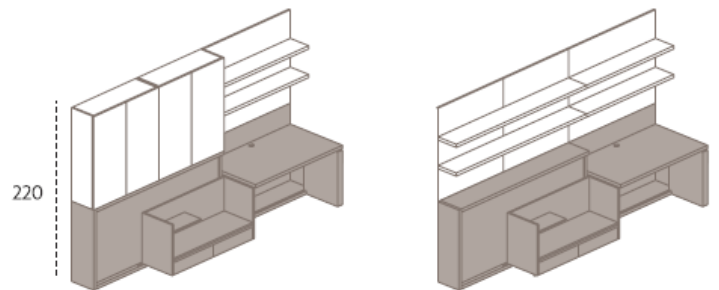

Poppi 120

Poppi 120 desk

Poppi sd

Living System

Modular program, integrated with patented transformable system, to furnish the day and night areas. The versatility of the transformable system permits to project dynamic and multi functional solutions.

Poppi book

Transformable system composed by a roomy bookcase and a folding single bed.

Poppi desk

Transformable system composed by a folding bed always ready with slatted base, and a tilting table. This model is available either with single bed (Poppi 90) or with intermediate bed (Poppi 120), also with no table.

Poppi sd

Transformable system composed by a single concealed bed and a fixed desk top with sliding unit for PC and accessories.

All Measurements given in Centimeters

To convert to inches, divide by 2.54