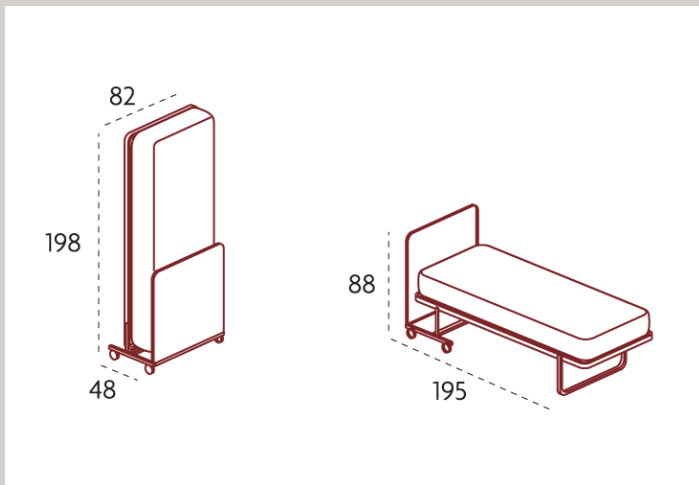

Speedy

Living System

Modular program, integrated with patented transformable system, to furnish the day and night areas. The versatility of the transformable system permits to project dynamic and multi functional solutions.

Speedy

A bed on wheels that folds into a slim vertical configuration for easy mobility and storage. Its total dimensions when closed are just 82x48cm.

All Measurements given in Centimeters

**To convert to inches,
divide by 2.54**