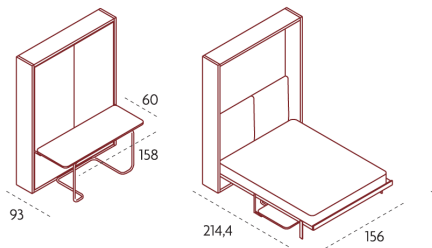

Ulisse

Transformable system with a tilting double bed. This model, 12 in (31 cm) deep, is also available with a single bed (Telemaco 90) and intermediate bed (Telemaco 120).

Ulisse sofa

Ulisse Sofa

Transformable system with vertical folding double bed always ready, provided with a front sofa that disappears while the bed falls down. .

Ulisse desk

Ulisse Desk

Transformable system with vertical folding double bed always ready, provided with a front table that disappears while the bed falls down. It is also available with a single bed (Telemaco Desk).