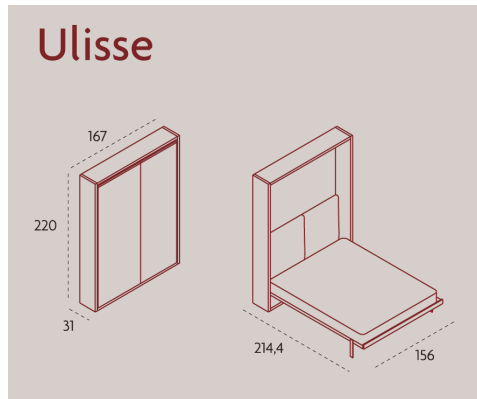

Ulisse

Transformable system with a tilting double bed. This model, 12 in (31 cm) deep, is also available with a single bed (Telemaco 90) and intermediate bed (Telemaco 120).

Ulisse sofa

Ulisse Sofa

Transformable system with vertical folding double bed always ready, provided with a front sofa that disappears while the bed falls down. .

Ulisse desk

Ulisse Desk

Transformable system with vertical folding double bed always ready, provided with a front table that disappears while the bed falls down. It is also available with a single bed (Telemaco Desk).