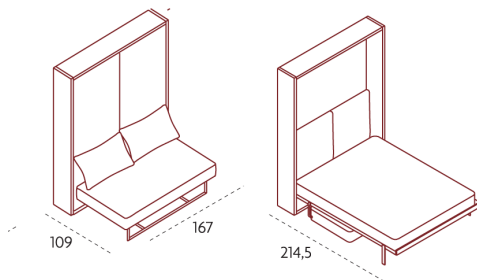

Ulisse

Transformable system with a tilting double bed. This model, 12 in (31 cm) deep, is also available with a single bed (Telemaco 90) and intermediate bed (Telemaco 120).

Ulisse sofa

Ulisse Sofa

Transformable system with vertical folding double bed always ready, provided with a front sofa that disappears while the bed falls down. .

Ulisse desk

Ulisse Desk

Transformable system with vertical folding double bed always ready, provided with a front table that disappears while the bed falls down. It is also available with a single bed (Telemaco Desk).