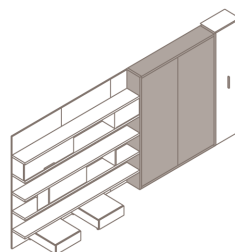

Ulisse

Transformable system with a tilting double bed. This model, 12 in (31 cm) deep, is also available with a single bed (Telemaco 90) and intermediate bed (Telemaco 120).

Ulisse sofa

Ulisse Sofa

Transformable system with vertical folding double bed always ready, provided with a front sofa that disappears while the bed falls down. .

Ulisse desk

Ulisse Desk

Transformable system with vertical folding double bed always ready, provided with a front table that disappears while the bed falls down. It is also available with a single bed (Telemaco Desk).