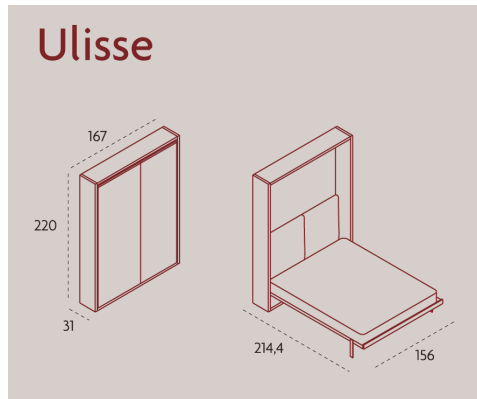

Ulisse

Transformable system with a tilting double bed. This model, 12 in (31cm) deep, is also available with a single bed (Telemaco 90) and intermediate bed (Telemaco 120).

Ulisse sofa

Ulisse Sofa

Transformable system with vertical folding double bed always ready, provided with a front sofa that disappears while the bed falls down. .

Ulisse desk

Ulisse Desk

Transformable system with vertical folding double bed always ready, provided with a front table that disappears while the bed falls down. It is also available with a single bed (Telemaco Desk).