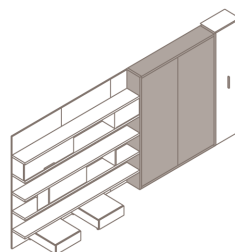

Ulisse

Transformable system with a tilting double bed. This model, 12 in (31cm) deep, is also available with a single bed (Telemaco 90) and intermediate bed (Telemaco 120).

Ulisse sofa

Ulisse Sofa

Transformable system with vertical folding double bed always ready, provided with a front sofa that disappears while the bed falls down. .

Ulisse desk

Ulisse Desk

Transformable system with vertical folding double bed always ready, provided with a front table that disappears while the bed falls down. It is also available with a single bed (Telemaco Desk).