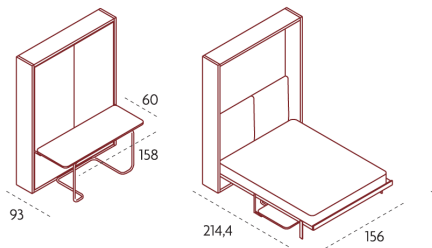

Ulisse

Transformable system with a tilting double bed. This model, 12 in (31cm) deep, is also available with a single bed (Telemaco 90) and intermediate bed (Telemaco 120).

Ulisse sofa

Ulisse Sofa

Transformable system with vertical folding double bed always ready, provided with a front sofa that disappears while the bed falls down. .

Ulisse desk

Ulisse Desk

Transformable system with vertical folding double bed always ready, provided with a front table that disappears while the bed falls down. It is also available with a single bed (Telemaco Desk).