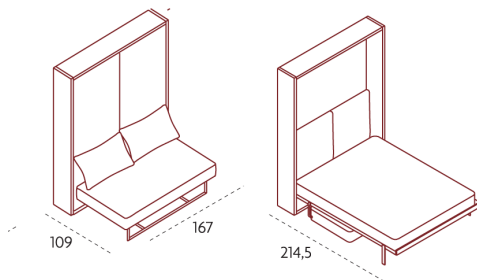

Ulisse

Transformable system with a tilting double bed. This model, 12 in (31cm) deep, is also available with a single bed (Telemaco 90) and intermediate bed (Telemaco 120).

Ulisse sofa

Ulisse Sofa

Transformable system with vertical folding double bed always ready, provided with a front sofa that disappears while the bed falls down. .

Ulisse desk

Ulisse Desk

Transformable system with vertical folding double bed always ready, provided with a front table that disappears while the bed falls down. It is also available with a single bed (Telemaco Desk).