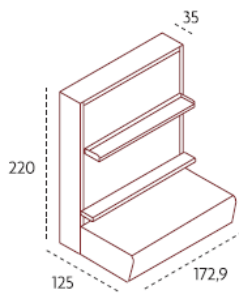

### Atoll

Corner sofa with storage unit that may be integrated in the area modular wall system. It may be transformed into a ready double bed with slatted base. In the night version, the sofa "peninsula" element tips-up to make access to the bed easier.

**All Measurements given in Centimeters**

**To convert to inches, divide by 2.54**