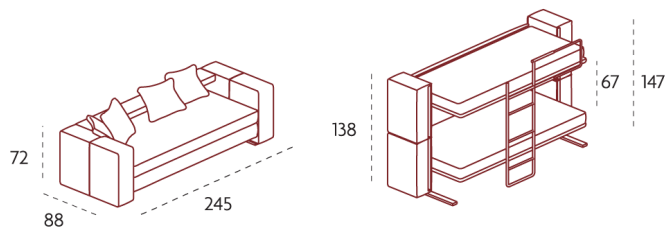

Doc. XL

Doc. & Doc. XL

The transformable Doc system is a comfortable sofa with fully removable covering that with a simple movement and no strain becomes a practical bunk bed, provided with a safe ladder integrated in the structure which provides support and a protective barrier.