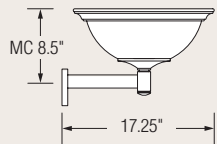

Classic Arm Sconce

RENAISSANCE

16"

24"

Specifications:

- Trim rings are spun from .063" thick base material (brass or aluminum) or 18 gauge steel (plated or painted).
- Chassis is formed from 18 gauge cold-rolled steel.
- Formed acrylic bowl with a minimum wall thickness of .118". Opal finish is standard.
- Hinged optical tray for easy replacement of lamps and ballasts without removal of the bowl.
- Integral fluorescent ballasts are HPF electronic with low harmonic distortion.
- H.I.D. ballasts are magnetic HX-HPF for 150 watt and below. Magnetic CWA-HPF ballasts are used for over 150 watts. H.I.D. ballasts are remote mounted.
- Ballasts are thermally protected.
- Fluorescent ballasts have a Class "A" and H.I.D. a Class "B" sound rating.
- Wall plate fits over standard junction box and is mounted to wall surface.
- UL listed (US and Canada) for damp locations. (Not recommended for exterior use.)

Design modification rights reserved.

Traditional Trim

RIW1100

RIW1102

Stepped Trim

RIW1110

RIW1112

Bullnose Trim