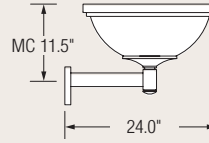

Classic Arm Sconce

RENAISSANCE

16"

24"

Specifications:

- Trim rings are spun from .063" thick base material (brass or aluminum) or 18 gauge steel (plated or painted).
- Chassis is formed from 18 gauge cold-rolled steel.
- Formed acrylic bowl with a minimum wall thickness of .118". Opal finish is standard.
- Hinged optical tray for easy replacement of lamps and ballasts without removal of the bowl.
- Integral fluorescent ballasts are HPF electronic with low harmonic distortion.
- H.I.D. ballasts are magnetic HX-HPF for 150 watt and below. Magnetic CWA-HPF ballasts are used for over 150 watts. H.I.D. ballasts are remote mounted.
- Ballasts are thermally protected.
- Fluorescent ballasts have a Class "A" and H.I.D. a Class "B" sound rating.
- Wall plate fits over standard junction box and is mounted to wall surface.
- UL listed (US and Canada) for damp locations. (Not recommended for exterior use.)

Design modification rights reserved.

Traditional Trim

RIW1100

RIW1102

Stepped Trim

RIW1110

RIW1112

Bullnose Trim