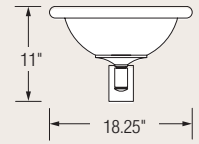

Classic Arm Sconce

RENAISSANCE

16"

24"

Specifications:

- Trim rings are spun from .063" thick base material (brass or aluminum) or 18 gauge steel (plated or painted).
- Chassis is formed from 18 gauge cold-rolled steel.
- Formed acrylic bowl with a minimum wall thickness of .118". Opal finish is standard.
- Hinged optical tray for easy replacement of lamps and ballasts without removal of the bowl.
- Integral fluorescent ballasts are HPF electronic with low harmonic distortion.
- H.I.D. ballasts are magnetic HX-HPF for 150 watt and below. Magnetic CWA-HPF ballasts are used for over 150 watts. H.I.D. ballasts are remote mounted.
- Ballasts are thermally protected.
- Fluorescent ballasts have a Class "A" and H.I.D. a Class "B" sound rating.
- Wall plate fits over standard junction box and is mounted to wall surface.
- UL listed (US and Canada) for damp locations. (Not recommended for exterior use.)

Design modification rights reserved.

Traditional Trim

RIW1100

RIW1102

Stepped Trim

RIW1110

RIW1112

Bullnose Trim