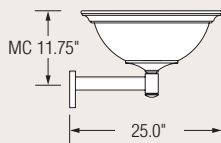

Classic Arm Sconce

RENAISSANCE

16"

24"

Specifications:

- Trim rings are spun from .063" thick base material (brass or aluminum) or 18 gauge steel (plated or painted).
- Chassis is formed from 18 gauge cold-rolled steel.
- Formed acrylic bowl with a minimum wall thickness of .118". Opal finish is standard.
- Hinged optical tray for easy replacement of lamps and ballasts without removal of the bowl.
- Integral fluorescent ballasts are HPF electronic with low harmonic distortion.
- H.I.D. ballasts are magnetic HX-HPF for 150 watt and below. Magnetic CWA-HPF ballasts are used for over 150 watts. H.I.D. ballasts are remote mounted.
- Ballasts are thermally protected.
- Fluorescent ballasts have a Class "A" and H.I.D. a Class "B" sound rating.
- Wall plate fits over standard junction box and is mounted to wall surface.
- UL listed (US and Canada) for damp locations. (Not recommended for exterior use.)

Design modification rights reserved.

Traditional Trim

RIW1100

RIW1102

Stepped Trim

RIW1110

RIW1112

Bullnose Trim