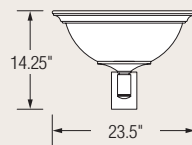

Classic Arm Sconce

RIW1100
Polished Brass

16" 24"

Traditional Trim

Stepped Trim

Bullnose Trim

RIW1110
Brushed Aluminum

RIW1120
Painted-Pearl White

Classic Arm Sconce

RENAISSANCE

16"

24"

Specifications:

- Trim rings are spun from .063" thick base material (brass or aluminum) or 18 gauge steel (plated or painted).
- Chassis is formed from 18 gauge cold-rolled steel.
- Formed acrylic bowl with a minimum wall thickness of .118". Opal finish is standard.
- Hinged optical tray for easy replacement of lamps and ballasts without removal of the bowl.
- Integral fluorescent ballasts are HPF electronic with low harmonic distortion.
- H.I.D. ballasts are magnetic HX-HPF for 150 watt and below. Magnetic CWA-HPF ballasts are used for over 150 watts. H.I.D. ballasts are remote mounted.
- Ballasts are thermally protected.
- Fluorescent ballasts have a Class "A" and H.I.D. a Class "B" sound rating.
- Wall plate fits over standard junction box and is mounted to wall surface.
- UL listed (US and Canada) for damp locations. (Not recommended for exterior use.)

Design modification rights reserved.

Traditional Trim

RIW1100

RIW1102

Stepped Trim

RIW1110

RIW1112

Bullnose Trim