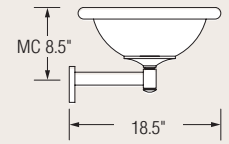

Classic Arm Sconce

RENAISSANCE

16"

24"

Specifications:

- Trim rings are spun from .063" thick base material (brass or aluminum) or 18 gauge steel (plated or painted).
- Chassis is formed from 18 gauge cold-rolled steel.
- Formed acrylic bowl with a minimum wall thickness of .118". Opal finish is standard.
- Hinged optical tray for easy replacement of lamps and ballasts without removal of the bowl.
- Integral fluorescent ballasts are HPF electronic with low harmonic distortion.
- H.I.D. ballasts are magnetic HX-HPF for 150 watt and below. Magnetic CWA-HPF ballasts are used for over 150 watts. H.I.D. ballasts are remote mounted.
- Ballasts are thermally protected.
- Fluorescent ballasts have a Class "A" and H.I.D. a Class "B" sound rating.
- Wall plate fits over standard junction box and is mounted to wall surface.
- UL listed (US and Canada) for damp locations. (Not recommended for exterior use.)

Design modification rights reserved.

Traditional Trim

RIW1100

RIW1102

Stepped Trim

RIW1110

RIW1112

Bullnose Trim