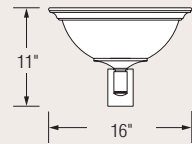

Classic Arm Sconce

RENAISSANCE

16"

24"

Specifications:

- Trim rings are spun from .063" thick base material (brass or aluminum) or 18 gauge steel (plated or painted).
- Chassis is formed from 18 gauge cold-rolled steel.
- Formed acrylic bowl with a minimum wall thickness of .118". Opal finish is standard.
- Hinged optical tray for easy replacement of lamps and ballasts without removal of the bowl.
- Integral fluorescent ballasts are HPF electronic with low harmonic distortion.
- H.I.D. ballasts are magnetic HX-HPF for 150 watt and below. Magnetic CWA-HPF ballasts are used for over 150 watts. H.I.D. ballasts are remote mounted.
- Ballasts are thermally protected.
- Fluorescent ballasts have a Class "A" and H.I.D. a Class "B" sound rating.
- Wall plate fits over standard junction box and is mounted to wall surface.
- UL listed (US and Canada) for damp locations. (Not recommended for exterior use.)

Design modification rights reserved.

Traditional Trim

RIW1100

RIW1102

Stepped Trim

RIW1110

RIW1112

Bullnose Trim