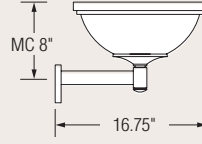

Classic Arm Sconce

RENAISSANCE

16"

24"

Specifications:

- Trim rings are spun from .063" thick base material (brass or aluminum) or 18 gauge steel (plated or painted).
- Chassis is formed from 18 gauge cold-rolled steel.
- Formed acrylic bowl with a minimum wall thickness of .118". Opal finish is standard.
- Hinged optical tray for easy replacement of lamps and ballasts without removal of the bowl.
- Integral fluorescent ballasts are HPF electronic with low harmonic distortion.
- H.I.D. ballasts are magnetic HX-HPF for 150 watt and below. Magnetic CWA-HPF ballasts are used for over 150 watts. H.I.D. ballasts are remote mounted.
- Ballasts are thermally protected.
- Fluorescent ballasts have a Class "A" and H.I.D. a Class "B" sound rating.
- Wall plate fits over standard junction box and is mounted to wall surface.
- UL listed (US and Canada) for damp locations. (Not recommended for exterior use.)

Design modification rights reserved.

Traditional Trim

RIW1100

RIW1102

Stepped Trim

RIW1110

RIW1112

Bullnose Trim