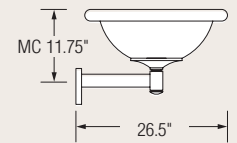

RIW1122

MC = Mounting Center