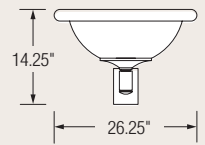

RIW1122

MC = Mounting Center