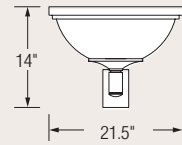

Classic Arm Sconce

RENAISSANCE

16"

24"

Specifications:

- Trim rings are spun from .063" thick base material (brass or aluminum) or 18 gauge steel (plated or painted).
- Chassis is formed from 18 gauge cold-rolled steel.
- Formed acrylic bowl with a minimum wall thickness of .118". Opal finish is standard.
- Hinged optical tray for easy replacement of lamps and ballasts without removal of the bowl.
- Integral fluorescent ballasts are HPF electronic with low harmonic distortion.
- H.I.D. ballasts are magnetic HX-HPF for 150 watt and below. Magnetic CWA-HPF ballasts are used for over 150 watts. H.I.D. ballasts are remote mounted.
- Ballasts are thermally protected.
- Fluorescent ballasts have a Class "A" and H.I.D. a Class "B" sound rating.
- Wall plate fits over standard junction box and is mounted to wall surface.
- UL listed (US and Canada) for damp locations. (Not recommended for exterior use.)

Design modification rights reserved.

Traditional Trim

RIW1100

RIW1102

Stepped Trim

RIW1110

RIW1112

Bullnose Trim