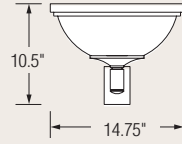

Classic Arm Sconce

RENAISSANCE

16"

24"

Specifications:

- Trim rings are spun from .063" thick base material (brass or aluminum) or 18 gauge steel (plated or painted).
- Chassis is formed from 18 gauge cold-rolled steel.
- Formed acrylic bowl with a minimum wall thickness of .118". Opal finish is standard.
- Hinged optical tray for easy replacement of lamps and ballasts without removal of the bowl.
- Integral fluorescent ballasts are HPF electronic with low harmonic distortion.
- H.I.D. ballasts are magnetic HX-HPF for 150 watt and below. Magnetic CWA-HPF ballasts are used for over 150 watts. H.I.D. ballasts are remote mounted.
- Ballasts are thermally protected.
- Fluorescent ballasts have a Class "A" and H.I.D. a Class "B" sound rating.
- Wall plate fits over standard junction box and is mounted to wall surface.
- UL listed (US and Canada) for damp locations. (Not recommended for exterior use.)

Design modification rights reserved.

Traditional Trim

RIW1100

RIW1102

Stepped Trim

RIW1110

RIW1112

Bullnose Trim