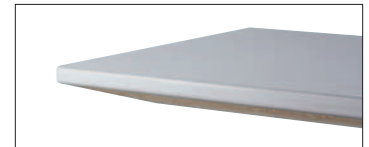

Impact Edge

Knife Edge