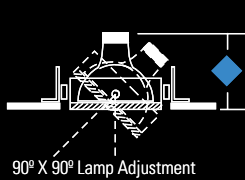

OVAL CLOUD

• A suspended multi-lamp luminaire in oval shape

Lamp	Height	Lamp	Height
MR16	2.84"	PAR20	4.55"
AR70	3.24"	PAR30	6.38"
AR111	2.20"	PAR36	2.50"
PAR16	4.25"		

Lamp Group / Configuration	●	■
1 / A	30.00"	60.00"
2 / A	30.00"	60.00"
1 / B	30.00"	60.00"
2 / B	30.00"	60.00"