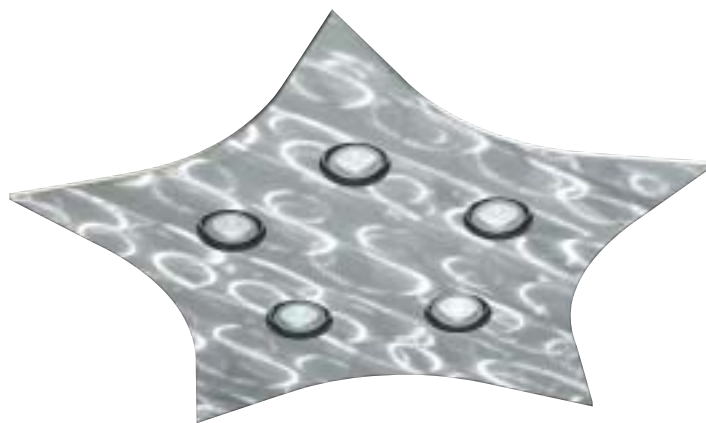

Many Shapes and Sizes

Combo Clouds come in many unique shapes and sizes to suit almost any application.