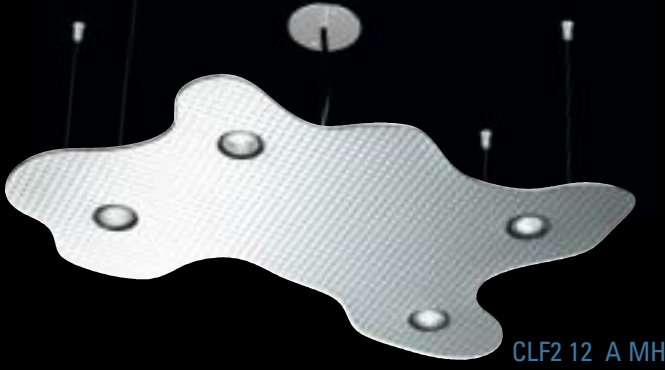

FREE FORM STYLE 2 CLOUD

• A suspended multi-lamp luminaire in free form shape (Style 2)

Lamp	◆	Lamp	◆
MR16	2.84"	PAR20	4.55"
AR70	3.24"	PAR30	6.38"
AR111	2.20"	PAR36	2.50"
PAR16	4.25"		

Lamp Group / Configuration	●	■
1 / A	22.00"	36.00"
2 / A	30.00"	48.00"