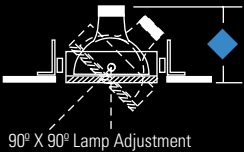

Lamp	◆	Lamp	◆
MR16	2.84"	PAR20	4.55"
AR70	3.24"	PAR30	6.38"
AR111	2.20"	PAR36	2.50"
PAR16	4.25"		

Lamp Group / Configuration	●	■
1 / A	22.00"	36.00"
2 / A	30.00"	48.00"