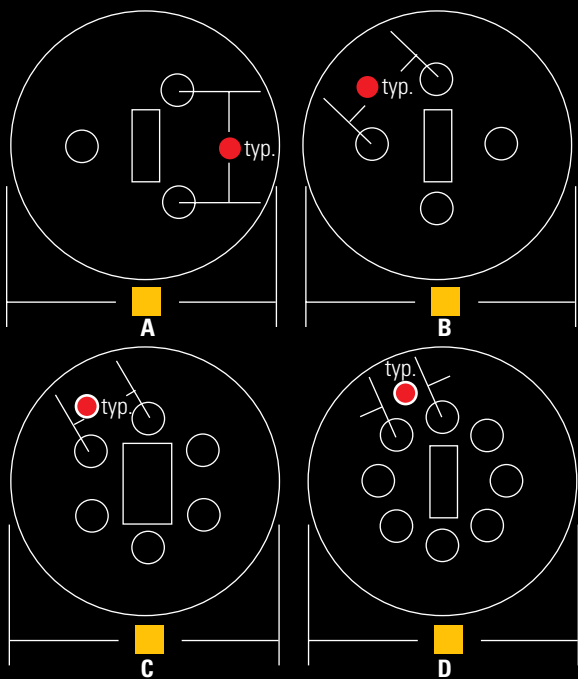

Lamp	Width	Lamp	Width
MR16	2.84"	PAR20	4.55"
AR70	3.24"	PAR30	6.38"
AR111	2.20"	PAR36	2.50"
PAR16	4.25"		

Lamp Group / Configuration	Length	Width
1 / A	30.00"	36.00"
2 / A	36.00"	42.00"
1 / B	30.00"	42.00"
2 / B	36.00"	48.00"

1 = Lamp Group 1
2 = Lamp Group 2

Optional Accessories - See page 216 for details.

Baffle	Snoots	Louvers	Lenses

CLC1 12 A BS

CIRCLE CLOUD

• A suspended multi-lamp luminaire in circular shape

Lamp	Height	Lamp	Height
MR16	2.84"	PAR20	4.55"
AR70	3.24"	PAR30	6.38"
AR111	2.20"	PAR36	2.50"
PAR16	4.25"		

Lamp Group / Configuration	●	■
1 / A	12.45"	30.00"
2 / A	14.92"	36.00"
1 / B	10.16"	30.00"
2 / B	12.19"	36.00"
1 / C	6.86"	30.00"
2 / C	8.23"	36.00"
1 / D	5.50"	30.00"
2 / D	6.60"	36.00"

Optional Accessories - See page 216 for details.