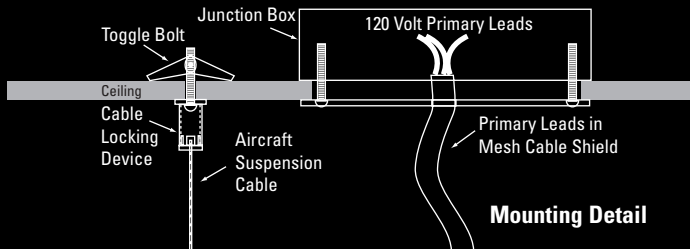

Mounting Detail