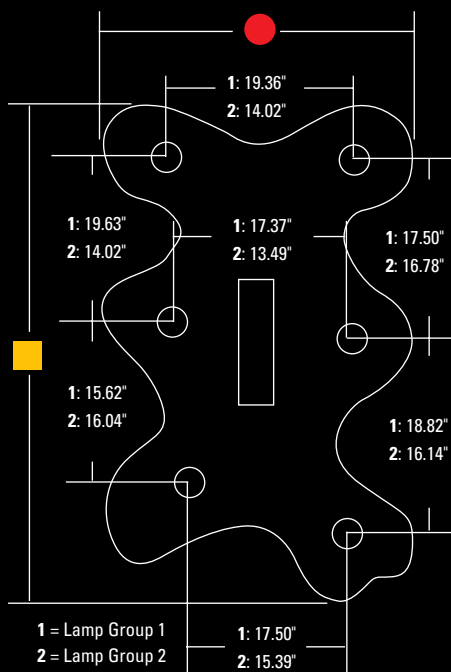

Ordering Example

FIXTURE TYPE	LAMP GROUP / LAMP TYPE	CONFIGURATION	FINISH
CLF3	12	A	CS

Combo Cloud Free Form Style 3, MR16 75 watt, Six Light, Copperstone Finish

FREE FORM STYLE 3 CLOUD

• A suspended multi-lamp luminaire in free form shape (Style 3)

Lamp	◆	Lamp	◆
MR16	2.84"	PAR20	4.55"
AR70	3.24"	PAR30	6.38"
AR111	2.20"	PAR36	2.50"
PAR16	4.25"		

Lamp Group / Configuration	●	■
1 / A	30.00"	48.00"
2 / A	30.00"	48.00"

Optional Accessories - See page 216 for details.