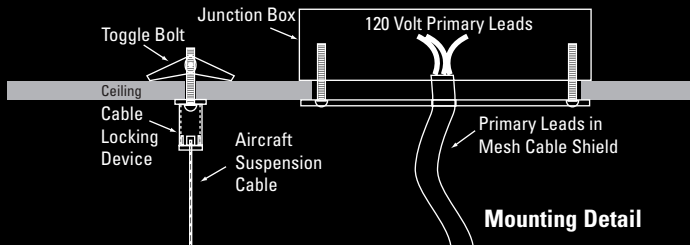

CLR1 12 A SS

ORDERING

1

FIXTURE TYPE	Catalog #	Description
CLR1		Rectangle Cloud Aircraft Cable Suspension (Specify Length)

2

Lamp Group 1		
Catalog #	Description	
11	MR16	12 volt, 50 watt
12	MR16	12 volt, 75 watt
13	AR70	12 volt, 20 watt
14	AR70	12 volt, 50 watt
15	PAR16	120 volt
16	PAR20	120 volt

Lamp Group 2		
Catalog #	Description	
21	PAR30	120 volt
22	PAR36	12 volt, 50 watt
23	PAR36	12 volt, 75 watt
24	AR111	12 volt, 50 watt
25	AR111	12 volt, 75 watt
26	AR111	12 volt, 100 watt

3

CONFIGURATION	Catalog #	Description
A		6 Light
B		8 Light

4

FINISH	Catalog #	Description
MH		Manhattan
SS		Silver Swirl
CB		Canterbury
SB		Satin Brass
BS		Brushed Stainless
GS		Gold Swirl
CS		Copperstone
PB		Pacific Blue
KR		Kaleidoscope Red
ST		Silver Tech
BK		Black
WH		White
S		Industrial Silver
PT		Custom (Specify)

Ordering Example

FIXTURE TYPE	LAMP GROUP / LAMP TYPE	CONFIGURATION	FINISH
CLR1	12	A	SS

Combo Cloud Rectangle, MR16 75 watt, Six Light, Silver Swirl Finish

RECTANGLE CLOUD

• A suspended multi-lamp luminaire in rectangular shape

Lamp	Width	Lamp	Width
MR16	2.84"	PAR20	4.55"
AR70	3.24"	PAR30	6.38"
AR111	2.20"	PAR36	2.50"
PAR16	4.25"		

Lamp Group / Configuration	Length	Width
1 / A	30.00"	36.00"
2 / A	36.00"	42.00"
1 / B	30.00"	42.00"
2 / B	36.00"	48.00"