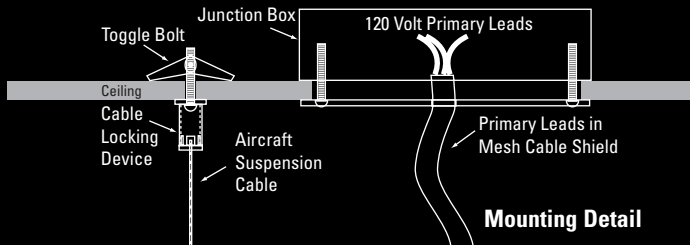

CLF3 12 A CS

ORDERING

1

FIXTURE TYPE	Catalog #	Description
CLF3		Free Form Style 3 Cloud Aircraft Cable Suspension (Specify Length)

2

Lamp Group 1		
Catalog #	Description	
11	MR16	12 volt, 50 watt
12	MR16	12 volt, 75 watt
13	AR70	12 volt, 20 watt
14	AR70	12 volt, 50 watt
15	PAR16	120 volt
16	PAR20	120 volt

Lamp Group 2		
Catalog #	Description	
21	PAR30	120 volt
22	PAR36	12 volt, 50 watt
23	PAR36	12 volt, 75 watt
24	AR111	12 volt, 50 watt
25	AR111	12 volt, 75 watt
26	AR111	12 volt, 100 watt

3

CONFIGURATION	Catalog #	Description
A		6 Light

4

FINISH	Catalog #	Description
MH		Manhattan
SS		Silver Swirl
CB		Canterbury
SB		Satin Brass
BS		Brushed Stainless
GS		Gold Swirl
CS		Copperstone
PB		Pacific Blue
KR		Kaleidoscope Red
ST		Silver Tech
BK		Black
WH		White
S		Industrial Silver
PT		Custom (Specify)

Ordering Example

FIXTURE TYPE	LAMP GROUP / LAMP TYPE	CONFIGURATION	FINISH
CLF3	12	A	CS

Combo Cloud Free Form Style 3, MR16 75 watt, Six Light, Copperstone Finish

FREE FORM STYLE 3 CLOUD

• A suspended multi-lamp luminaire in free form shape (Style 3)

Lamp	◆	Lamp	◆
MR16	2.84"	PAR20	4.55"
AR70	3.24"	PAR30	6.38"
AR111	2.20"	PAR36	2.50"
PAR16	4.25"		

Lamp Group / Configuration	●	■
1 / A	30.00"	48.00"
2 / A	30.00"	48.00"