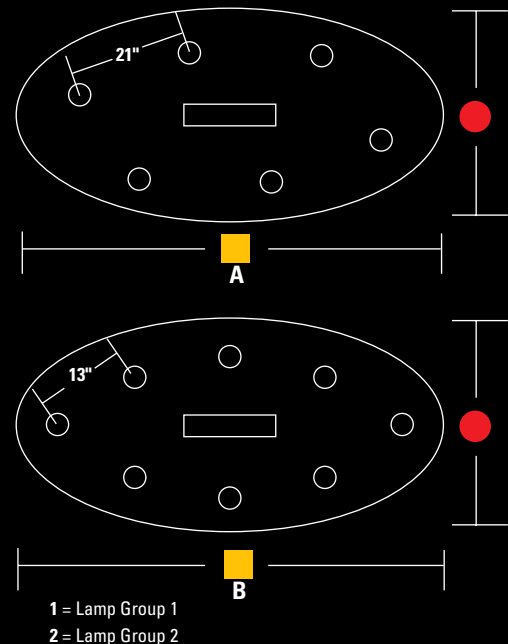

OVAL CLOUD

• A suspended multi-lamp luminaire in oval shape

Lamp	Height	Lamp	Height
MR16	2.84"	PAR20	4.55"
AR70	3.24"	PAR30	6.38"
AR111	2.20"	PAR36	2.50"
PAR16	4.25"		

Lamp Group / Configuration	●	■
1 / A	30.00"	60.00"
2 / A	30.00"	60.00"
1 / B	30.00"	60.00"
2 / B	30.00"	60.00"