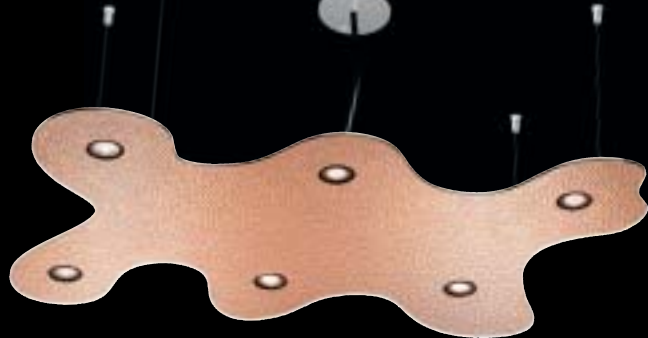

CLF3 12 A CS

ORDERING

1

FIXTURE TYPE	Catalog #	Description
CLF3		Free Form Style 3 Cloud Aircraft Cable Suspension (Specify Length)

2

Lamp Group 1		
Catalog #	Description	
11	MR16	12 volt, 50 watt
12	MR16	12 volt, 75 watt
13	AR70	12 volt, 20 watt
14	AR70	12 volt, 50 watt
15	PAR16	120 volt
16	PAR20	120 volt

Lamp Group 2		
Catalog #	Description	
21	PAR30	120 volt
22	PAR36	12 volt, 50 watt
23	PAR36	12 volt, 75 watt
24	AR111	12 volt, 50 watt
25	AR111	12 volt, 75 watt
26	AR111	12 volt, 100 watt

3

CONFIGURATION	Catalog #	Description
A		6 Light

4

FINISH	Catalog #	Description
MH		Manhattan
SS		Silver Swirl
CB		Canterbury
SB		Satin Brass
BS		Brushed Stainless
GS		Gold Swirl
CS		Copperstone
PB		Pacific Blue
KR		Kaleidoscope Red
ST		Silver Tech
BK		Black
WH		White
S		Industrial Silver
PT		Custom (Specify)

Ordering Example

FIXTURE TYPE	LAMP GROUP / LAMP TYPE	CONFIGURATION	FINISH
CLF3	12	A	CS

Combo Cloud Free Form Style 3, MR16 75 watt, Six Light, Copperstone Finish

FREE FORM STYLE 3 CLOUD

• A suspended multi-lamp luminaire in free form shape (Style 3)

Lamp	◆	Lamp	◆
MR16	2.84"	PAR20	4.55"
AR70	3.24"	PAR30	6.38"
AR111	2.20"	PAR36	2.50"
PAR16	4.25"		

Lamp Group / Configuration	●	■
1 / A	30.00"	48.00"
2 / A	30.00"	48.00"