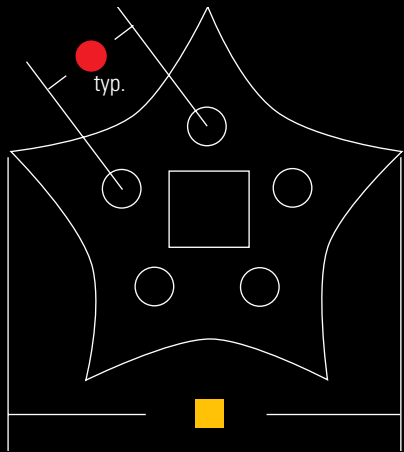

CLST1 21 A S

STAR CLOUD

• A suspended multi-lamp luminaire in the shape of a 5 point star

Lamp	◆	Lamp	◆
MR16	2.84"	PAR20	4.55"
AR70	3.24"	PAR30	6.38"
AR111	2.20"	PAR36	2.50"
PAR16	4.25"		

Lamp Group / Configuration	●	■
1 / A	7.48"	28.00"
2 / A	9.61"	36.00"