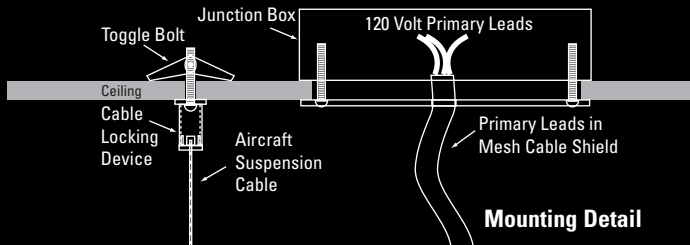

CLV1 24 B S

ORDERING

1

FIXTURE TYPE	Catalog #	Description
CLV1		Oval Cloud Aircraft Cable Suspension (Specify Length)

2

Lamp Group 1		
Catalog #	Description	
11	MR16	12 volt, 50 watt
12	MR16	12 volt, 75 watt
13	AR70	12 volt, 20 watt
14	AR70	12 volt, 50 watt
15	PAR16	120 volt
16	PAR20	120 volt

Lamp Group 2		
Catalog #	Description	
21	PAR30	120 volt
22	PAR36	12 volt, 50 watt
23	PAR36	12 volt, 75 watt
24	AR111	12 volt, 50 watt
25	AR111	12 volt, 75 watt
26	AR111	12 volt, 100 watt

3

CONFIGURATION	Catalog #	Description
A		6 Light
B		8 Light

4

FINISH	Catalog #	Description
MH		Manhattan
SS		Silver Swirl
CB		Canterbury
SB		Satin Brass
BS		Brushed Stainless
GS		Gold Swirl
CS		Copperstone
PB		Pacific Blue
KR		Kaleidoscope Red
ST		Silver Tech
BK		Black
WH		White
S		Industrial Silver
PT		Custom (Specify)

OVAL CLOUD

• A suspended multi-lamp luminaire in oval shape

Lamp	Height	Lamp	Height
MR16	2.84"	PAR20	4.55"
AR70	3.24"	PAR30	6.38"
AR111	2.20"	PAR36	2.50"
PAR16	4.25"		

Lamp Group / Configuration	●	■
1 / A	30.00"	60.00"
2 / A	30.00"	60.00"
1 / B	30.00"	60.00"
2 / B	30.00"	60.00"