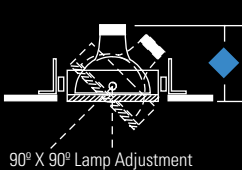

Lamp	◆	Lamp	◆
MR16	2.84"	PAR20	4.55"
AR70	3.24"	PAR30	6.38"
AR111	2.20"	PAR36	2.50"
PAR16	4.25"		

Lamp Group / Configuration	●	■
1 / A	30.00"	48.00"
2 / A	30.00"	48.00"