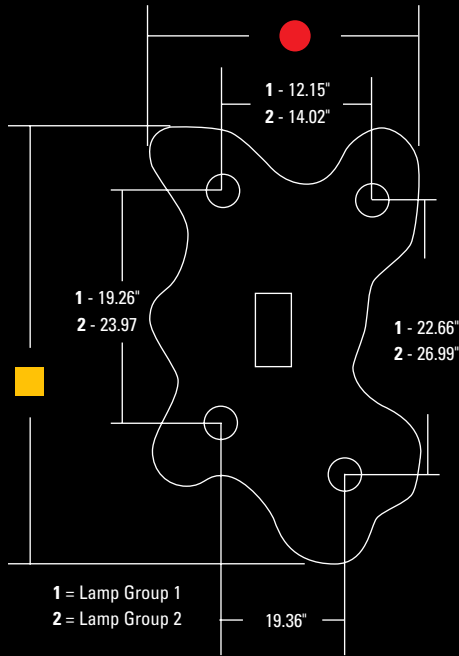

FREE FORM STYLE 1 CLOUD

• A suspended multi-lamp luminaire in free form shape (Style 1)

Lamp	◆	Lamp	◆
MR16	2.84"	PAR20	4.55"
AR70	3.24"	PAR30	6.38"
AR111	2.20"	PAR36	2.50"
PAR16	4.25"		

Lamp Group / Configuration	●	■
1 / A	15.00"	24.00"
2 / A	30.00"	48.00"

FREE FORM STYLE 2 CLOUD

• A suspended multi-lamp luminaire in free form shape (Style 2)

Lamp	◆	Lamp	◆
MR16	2.84"	PAR20	4.55"
AR70	3.24"	PAR30	6.38"
AR111	2.20"	PAR36	2.50"
PAR16	4.25"		

Lamp Group / Configuration	●	■
1 / A	22.00"	36.00"
2 / A	30.00"	48.00"