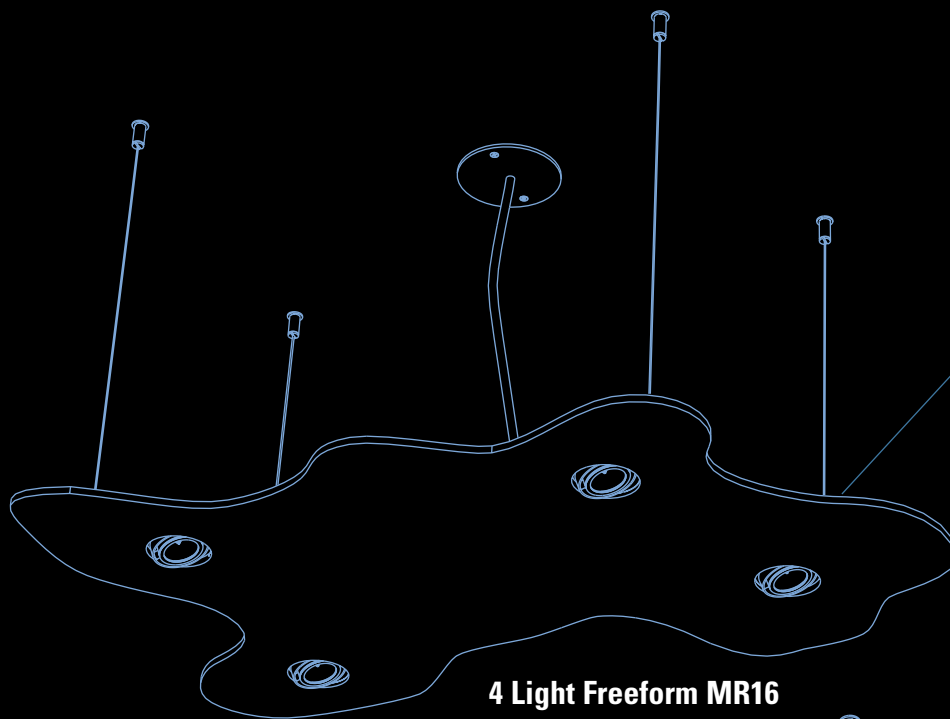

COMBOLIGHT

Combo Clouds

COMBOLIGHT® Combo Clouds

Suspended Geometric & Freeform Shaped Luminaires

- Combo Clouds are available in both freeform and geometric shapes
- All clouds are constructed of 3/16" thick solid aluminum plate
- Ceiling suspended with 1/16" aircraft cable and Griplock™ cable holding mechanism at both the fixture and ceiling
- Available lamps include MR16, AR70, AR111, PAR16, PAR20, PAR30, & PAR36
- Available with integral power supplies (low voltage electronic transformers)
- Finished with metallic laminates with three dimensional patterns and designs as well as smooth surfaces and solid colors
- May be custom designed to accommodate almost any shape or size – consult RSA Factory for details

CLST1 21 A S

STAR CLOUD

• A suspended multi-lamp luminaire in the shape of a 5 point star

Lamp	◆	Lamp	◆
MR16	2.84"	PAR20	4.55"
AR70	3.24"	PAR30	6.38"
AR111	2.20"	PAR36	2.50"
PAR16	4.25"		

Lamp Group / Configuration	●	■
1 / A	7.48"	28.00"
2 / A	9.61"	36.00"