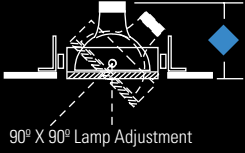

CLST1 21 A S

STAR CLOUD

• A suspended multi-lamp luminaire in the shape of a 5 point star

Lamp	◆	Lamp	◆
MR16	2.84"	PAR20	4.55"
AR70	3.24"	PAR30	6.38"
AR111	2.20"	PAR36	2.50"
PAR16	4.25"		

Lamp Group / Configuration	●	■
1 / A	7.48"	28.00"
2 / A	9.61"	36.00"