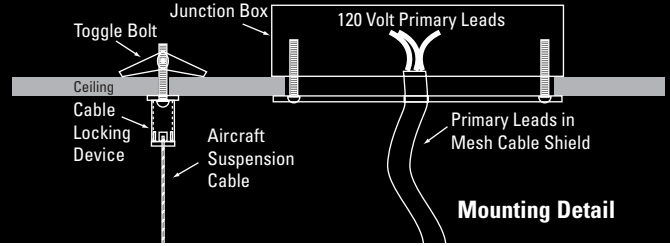

ORDERING

1

FIXTURE TYPE	Catalog #	Description
	CLST1	Star Shaped Cloud Aircraft Cable Suspension (Specify Length)

2

Lamp Group 1		
Catalog #	Description	
11	MR16	12 volt, 50 watt
12	MR16	12 volt, 75 watt
13	AR70	12 volt, 20 watt
14	AR70	12 volt, 50 watt
15	PAR16	120 volt
16	PAR20	120 volt

Lamp Group 2		
Catalog #	Description	
21	PAR30	120 volt
22	PAR36	12 volt, 50 watt
23	PAR36	12 volt, 75 watt
24	AR111	12 volt, 50 watt
25	AR111	12 volt, 75 watt
26	AR111	12 volt, 100 watt

3

CONFIGURATION	Catalog #	Description
	A	5 Light

4

FINISH	Catalog #	Description	
	MH	Manhattan	
	SS	Silver Swirl	
	CB	Canterbury	
	SB	Satin Brass	
	BS	Brushed Stainless	
	GS	Gold Swirl	
	CS	Copperstone	
	PB	Pacific Blue	
	KR	Kaleidoscope Red	
	ST	Silver Tech	
	BK	Black	
	WH	White	
	S	Industrial Silver	
	PT	Custom (Specify)	

Ordering Example

FIXTURE TYPE	LAMP GROUP / LAMP TYPE	CONFIGURATION	FINISH
CLST1	21	A	S

Combo Cloud Star, PAR30, Five Light, Industrial Silver Finish