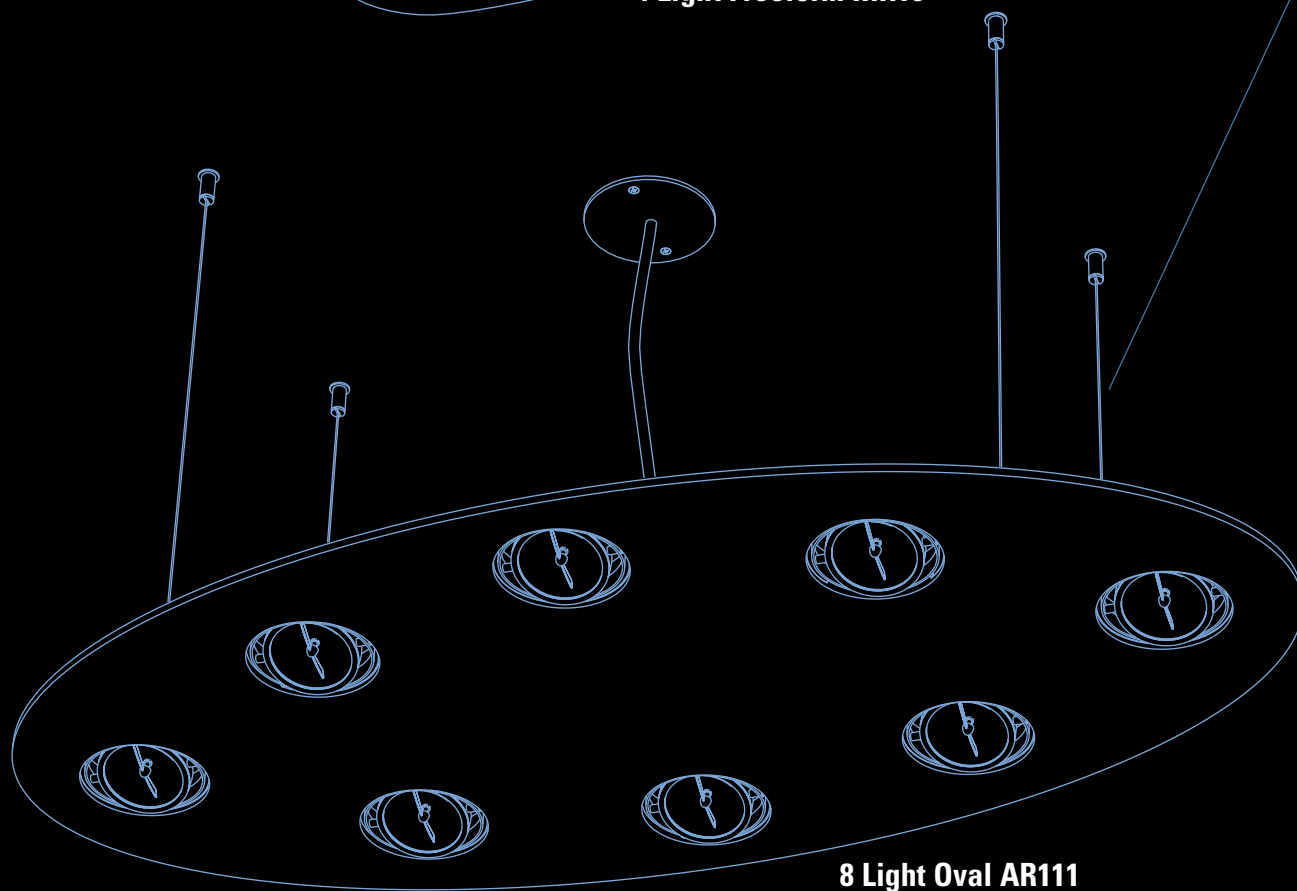

COMBOLIGHT

Combo Clouds

COMBOLIGHT® Combo Clouds

Suspended Geometric & Freeform Shaped Luminaires

- Combo Clouds are available in both freeform and geometric shapes
- All clouds are constructed of 3/16" thick solid aluminum plate
- Ceiling suspended with 1/16" aircraft cable and Griplock™ cable holding mechanism at both the fixture and ceiling
- Available lamps include MR16, AR70, AR111, PAR16, PAR20, PAR30, & PAR36
- Available with integral power supplies (low voltage electronic transformers)
- Finished with metallic laminates with three dimensional patterns and designs as well as smooth surfaces and solid colors
- May be custom designed to accommodate almost any shape or size – consult RSA Factory for details