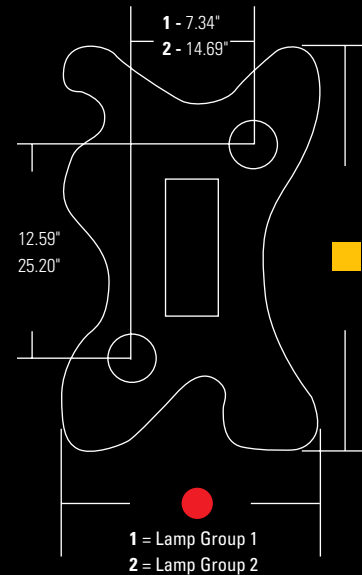

FREE FORM STYLE 1 CLOUD

• A suspended multi-lamp luminaire in free form shape (Style 1)

Lamp	◆	Lamp	◆
MR16	2.84"	PAR20	4.55"
AR70	3.24"	PAR30	6.38"
AR111	2.20"	PAR36	2.50"
PAR16	4.25"		

Lamp Group / Configuration	●	■
1 / A	15.00"	24.00"
2 / A	30.00"	48.00"