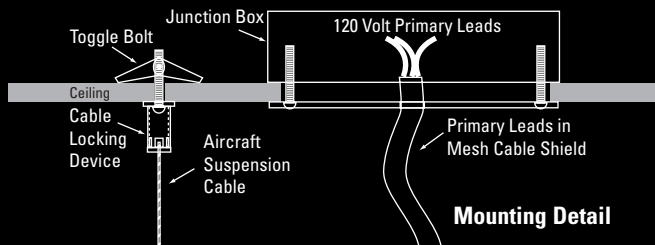

ORDERING

1

FIXTURE TYPE	Catalog #	Description
	CLC1	Circle Cloud Aircraft Cable Suspension (Specify Length)

2

Lamp Group 1		
Catalog #	Description	
11	MR16	12 volt, 50 watt
12	MR16	12 volt, 75 watt
13	AR70	12 volt, 20 watt
14	AR70	12 volt, 50 watt
15	PAR16	120 volt
16	PAR20	120 volt

Lamp Group 2		
Catalog #	Description	
21	PAR30	120 volt
22	PAR36	12 volt, 50 watt
23	PAR36	12 volt, 75 watt
24	AR111	12 volt, 50 watt
25	AR111	12 volt, 75 watt
26	AR111	12 volt, 100 watt

3

CONFIGURATION	Catalog #	Description
A		3 Light
B		4 Light
C		6 Light
D		8 Light

4

FINISH	Catalog #	Description	Color Swatch
	MH	Manhattan	
	SS	Silver Swirl	
	CB	Canterbury	
	SB	Satin Brass	
	BS	Brushed Stainless	
	GS	Gold Swirl	
	CS	Copperstone	
	PB	Pacific Blue	
	KR	Kaleidoscope Red	
	ST	Silver Tech	
	BK	Black	
	WH	White	
	S	Industrial Silver	
	PT	Custom (Specify)	

Ordering Example

FIXTURE TYPE	LAMP GROUP / LAMP TYPE	CONFIGURATION	FINISH
CLC1	12	A	BS

Combo Cloud Circle, MR16 75 watt, Three Light, Brushed Stainless Finish