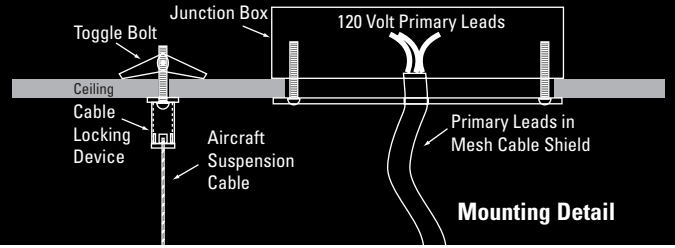

ORDERING

1

FIXTURE TYPE	Catalog #	Description
	CLF2	Free Form Style 2 Cloud Aircraft Cable Suspension (Specify Length)

2

Lamp Group 1		
Catalog #	Description	
11	MR16	12 volt, 50 watt
12	MR16	12 volt, 75 watt
13	AR70	12 volt, 20 watt
14	AR70	12 volt, 50 watt
15	PAR16	120 volt
16	PAR20	120 volt

Lamp Group 2		
Catalog #	Description	
21	PAR30	120 volt
22	PAR36	12 volt, 50 watt
23	PAR36	12 volt, 75 watt
24	AR111	12 volt, 50 watt
25	AR111	12 volt, 75 watt
26	AR111	12 volt, 100 watt

3

CONFIGURATION	Catalog #	Description
	A	4 Light

4

FINISH	Catalog #	Description	
	MH	Manhattan	
	SS	Silver Swirl	
	CB	Canterbury	
	SB	Satin Brass	
	BS	Brushed Stainless	
	GS	Gold Swirl	
	CS	Copperstone	
	PB	Pacific Blue	
	KR	Kaleidoscope Red	
	ST	Silver Tech	
	BK	Black	
	WH	White	
	S	Industrial Silver	
	PT	Custom (Specify)	

Ordering Example

FIXTURE TYPE	LAMP GROUP / LAMP TYPE	CONFIGURATION	FINISH
CLF2	12	A	MH

Combo Cloud Free Form Style 2, MR16 75 watt, Four Light, Manhattan Finish