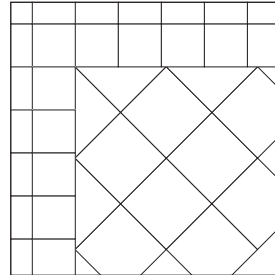

Page 2

Floor: Mountain Series

Color Code	Color Name	Size	Pattern %
AV34	Ozark	16"x16"	*
AV34	Smoky	16"x16"	*
AV36	Blue Ridge	16"x16"	*
AV37-4	Ozark Border	6"x12"	*
AV38-4	Ozark Border Corner	6"x6"	*

* See diagram / total needed based on floor size

Custom Pattern