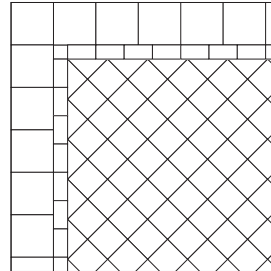

Border Area: Mountain Stone

Color Code	Color Name	Size	Pattern %
AV31	Cascade	16"x16"	*
AV37-6	Blue Ridge Border	6"x12"	*
AV38-6	Blue Ridge Border Corner	6"x6"	*

* Based on liner footage of area to be tiled

Custom Pattern