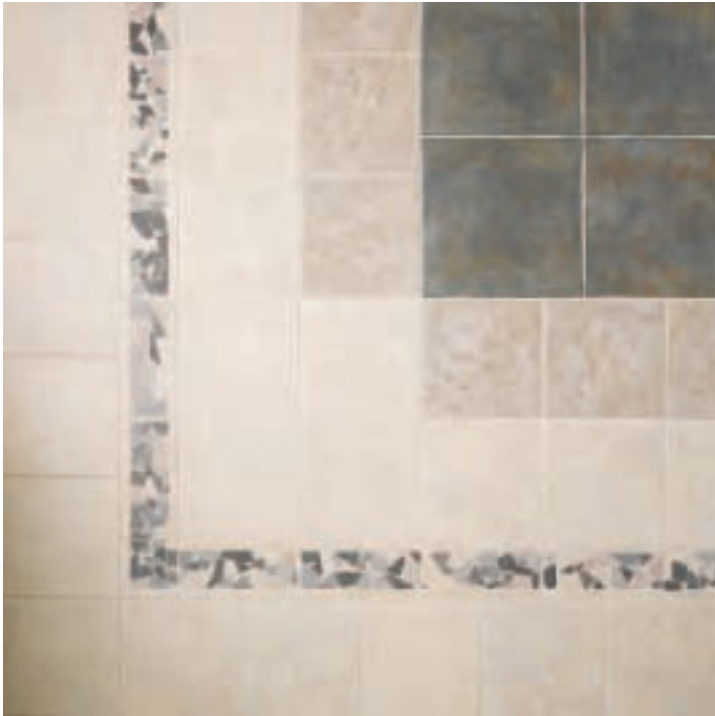

Page 2 - Top

Floor: Mountain Series

Color Code	Color Name	Size	Pattern %
AV31	Cascade	12"x12"	*
AV32	Sierra Nevada	12"x12"	*
AV35	Smoky	16"x16"	*
AV37-1	Cascade Border	6"x12"	*
AV38-1	Cascade Border Corner	6"x6"	*

* See diagram / total needed based on floor size