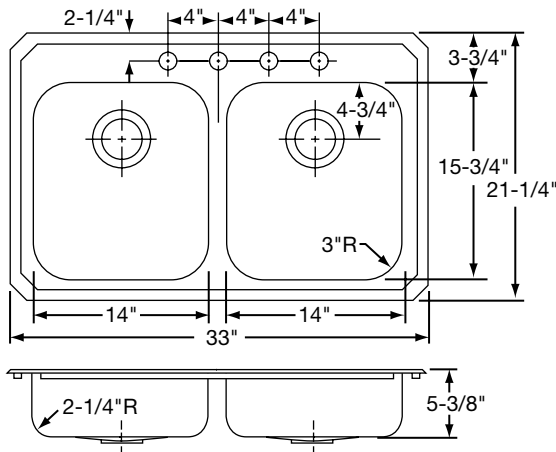

DESIGN FEATURES

Bowl Depth: 5-3/8".

Coved Corners: 3" vertical radius, 2-1/4" horizontal radius.

Bowl and Faucet Deck Recess: 3/16" below outside edge of sink.

Finish: Exposed surfaces are machine polished to a bright Celebrity finish.

Utensil Caddy for Rinsing Basket: LKWUCSS.

Bottom Grid: LKWOBG1415SS.

Drain Fitting: LK35L.

SINK DIMENSIONS (INCHES)*

Model Number	Overall		Inside Each Bowl			Cutout in Countertop (1 1/2" Radius Corners)		No. of 1 1/2" Dia. Faucet Holes 4" Centers	Minimum Cabinet Size
	L	W	L	W	D	L	W		
GEGR3321	33	21 1/4	14	15 3/4	5 3/8	32 3/8	20 5/8	1, 2, MR2, 3, 4 or 5	36

*Length is left to right. Width is front to back.

Model GEGR33214 Illustrated

Model GEGR33214

HOLE DRILLING CONFIGURATIONS

THIS PRODUCT, AS CONSTRUCTED IS SUBJECT TO INTERPRETATION OF A.D.A. REQUIREMENTS. THE UNOBSTRUCTED KNEE SPACE REQUIRED TO SATISFY A.D.A. STANDARDS MAY NOT BE DESIRABLE.

ALL DIMENSIONS IN INCHES, TO CONVERT TO MILLIMETERS MULTIPLY BY 25.4.

In keeping with our policy of continuing product improvement, Elkay reserves the right to change product specifications without notice.