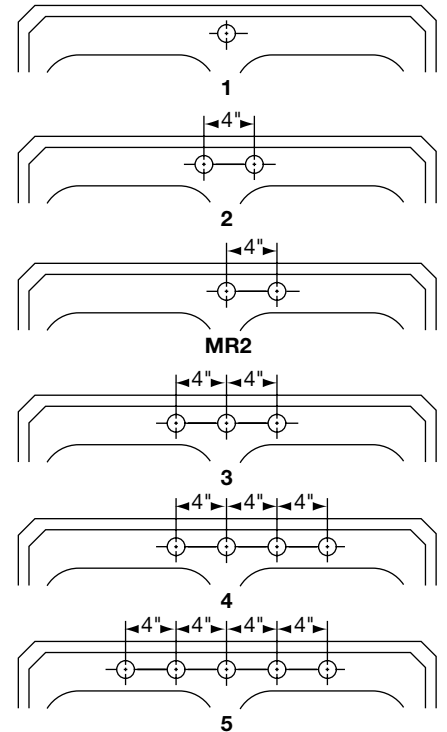

Utensil Caddy for Rinsing Basket: LKWUCSS.

Bottom Grid: LKWOBG1415SS.

Drain Fitting: LK35L.

SINK DIMENSIONS (INCHES)*

Model Number	Overall		Inside Each Bowl			Cutout in Countertop (1 1/2" Radius Corners)		No. of 1 1/2" Dia. Faucet Holes 4" Centers	Minimum Cabinet Size
	L	W	L	W	D	L	W		
GEGR3321	33	21 1/4	14	15 3/4	5 3/8	32 3/8	20 5/8	1, 2, MR2, 3, 4 or 5	36

*Length is left to right. Width is front to back.

Model GEGR33214 Illustrated

Model GEGR33214

HOLE DRILLING CONFIGURATIONS

THIS PRODUCT, AS CONSTRUCTED IS SUBJECT TO INTERPRETATION OF A.D.A. REQUIREMENTS. THE UNOBSTRUCTED KNEE SPACE REQUIRED TO SATISFY A.D.A. STANDARDS MAY NOT BE DESIRABLE.

ALL DIMENSIONS IN INCHES, TO CONVERT TO MILLIMETERS MULTIPLY BY 25.4.

In keeping with our policy of continuing product improvement, Elkay reserves the right to change product specifications without notice.